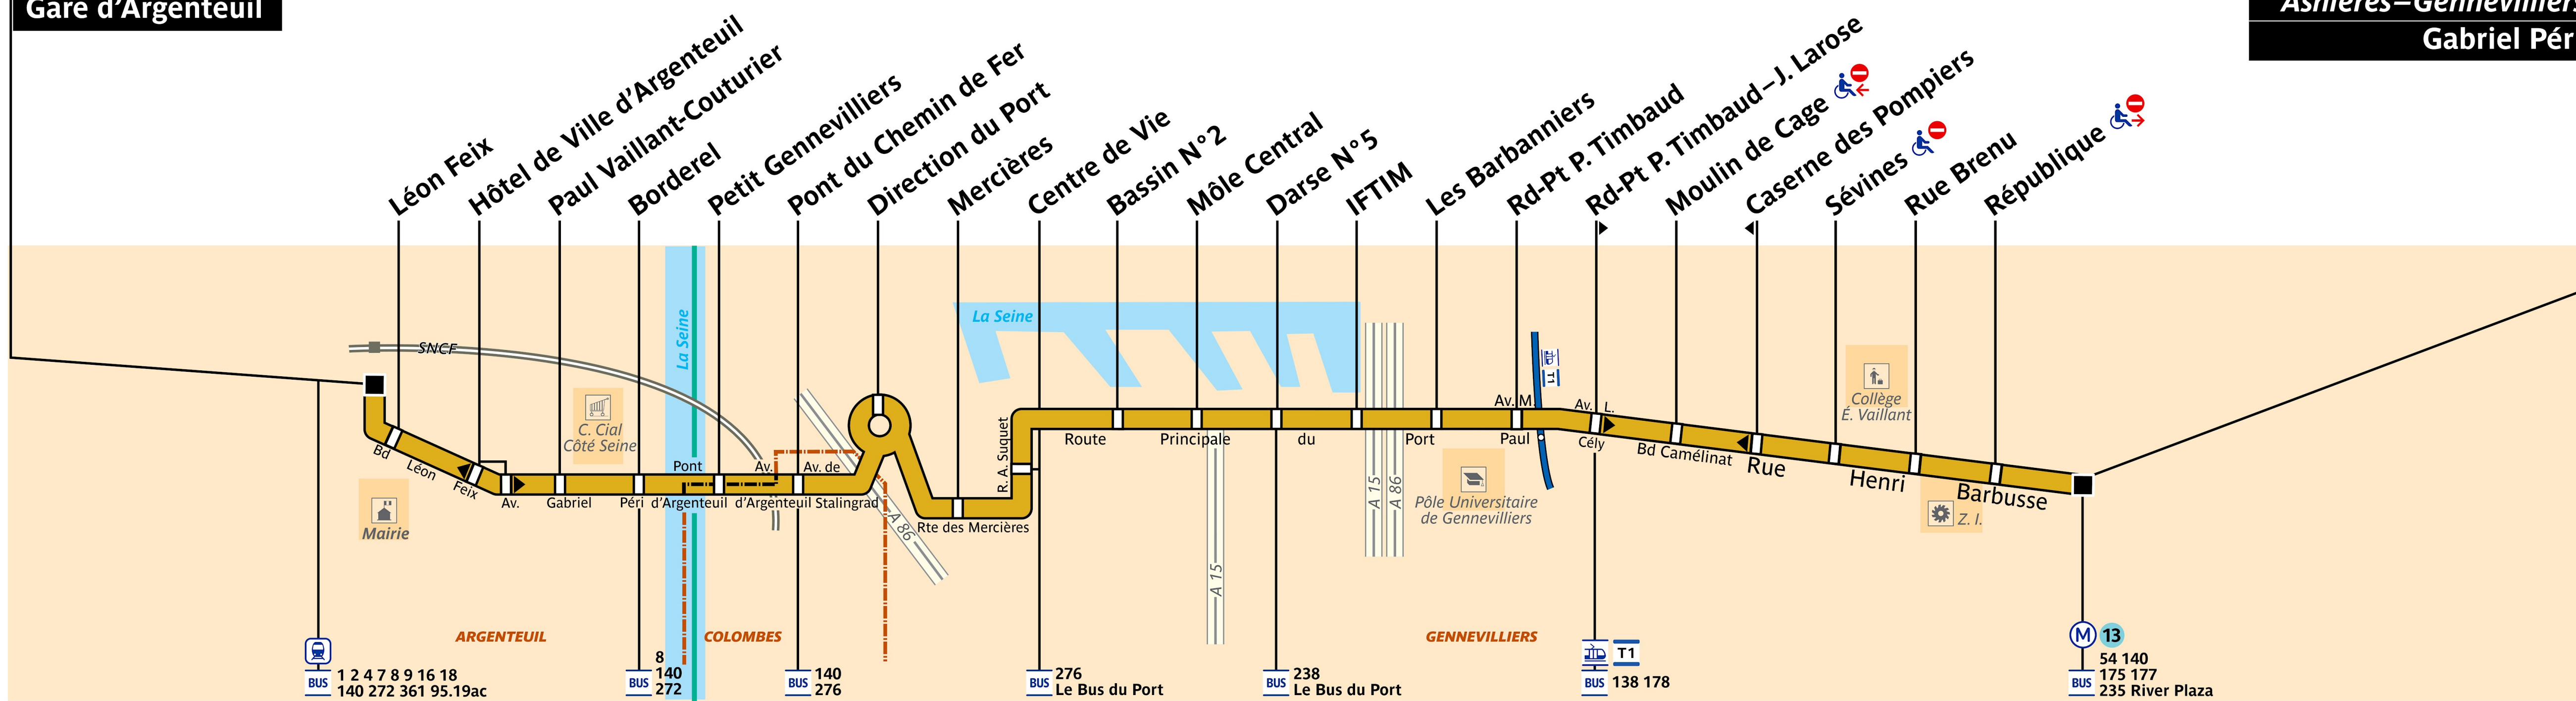

RATP Paris bus 340 map

From Gare d'Argenteuil to Asnières-Gennevilliers Gabriel Péri bus route map with stops and transport connections

Via - EUtouting.com

Reproduced with Permission

helping you discover more of Paris

EUtouting.com

Discovering more of Paris France

Gare d'Argenteuil

**Asnières-Gennevilliers
Gabriel Péri**

ZONE TARIFAIRE 4

ZONE TARIFAIRE 3