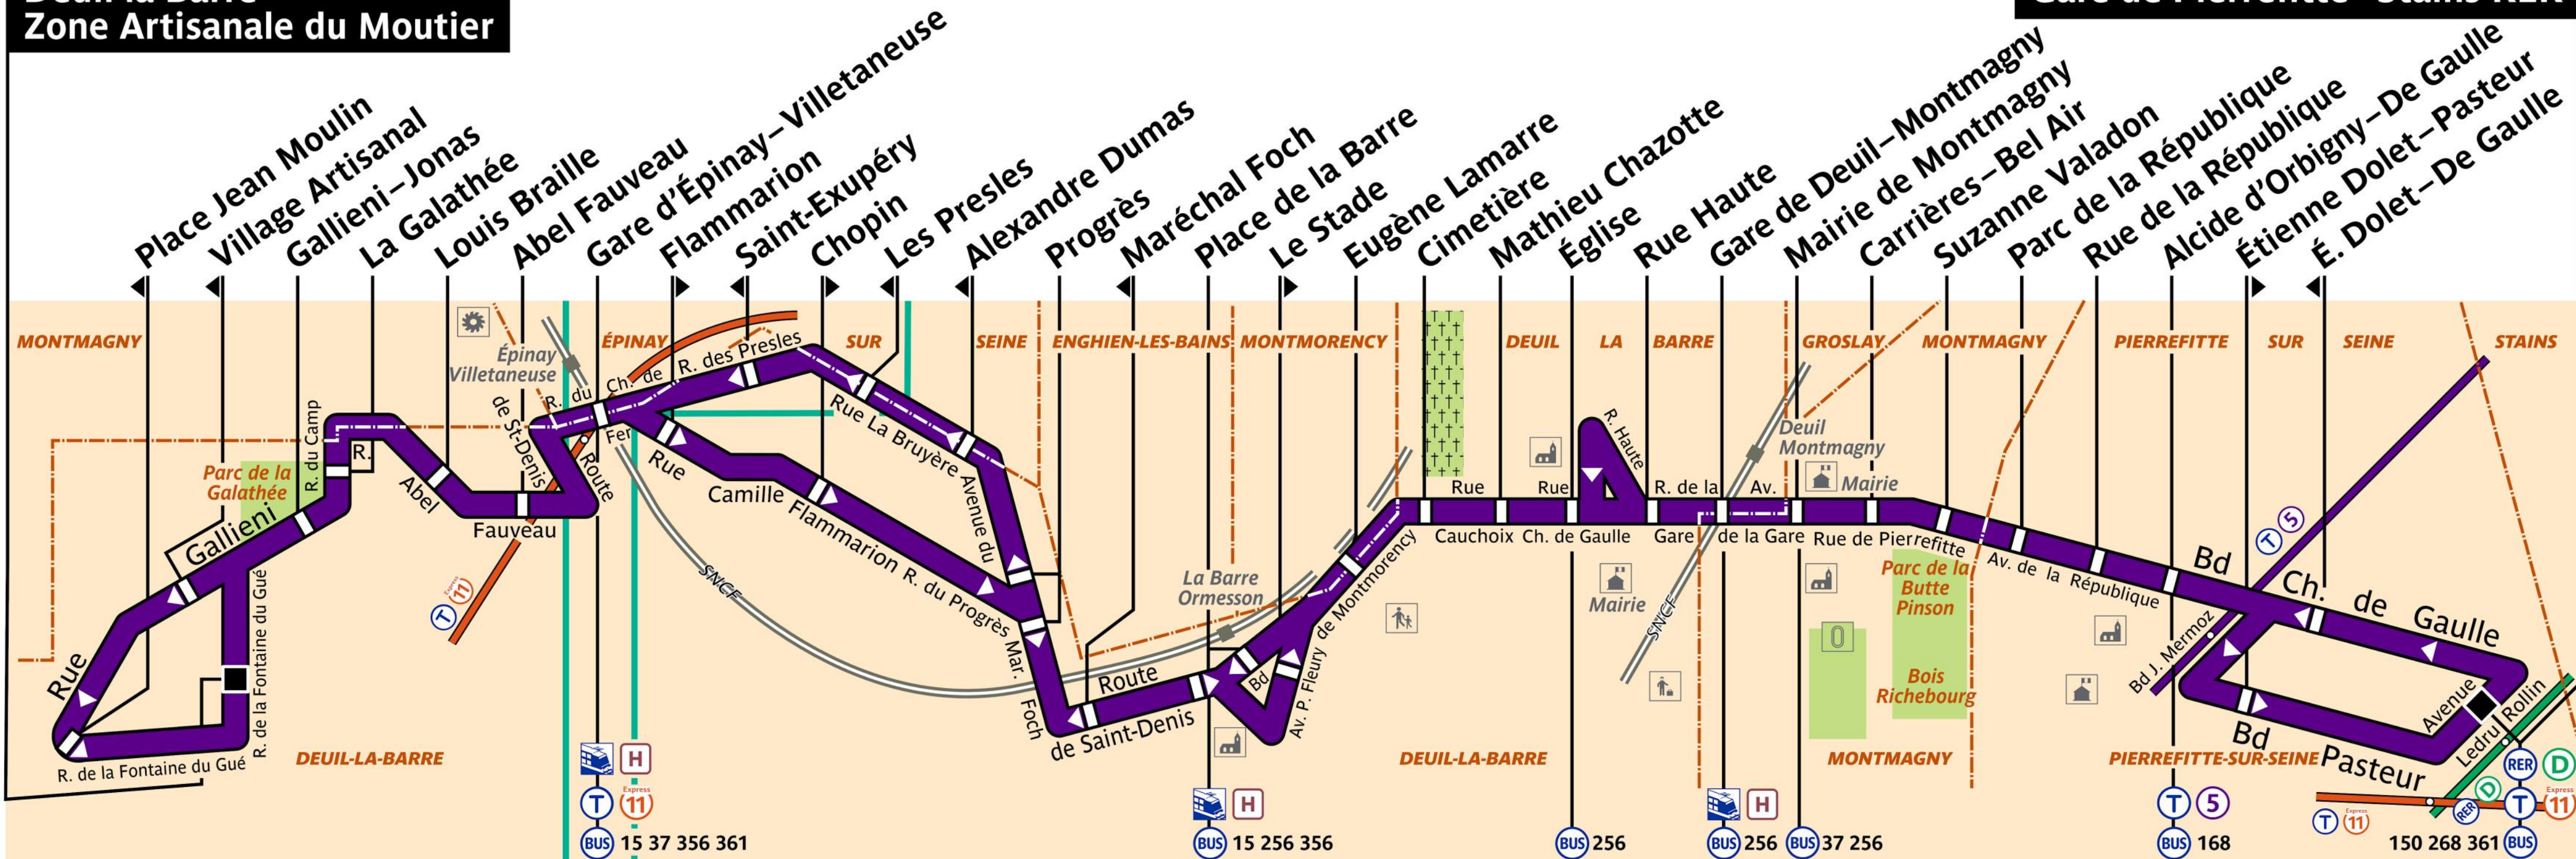

RATP Paris bus 337 map

Deuil-la-Barre Zone Artisanale du Moutier to Gare de Pierrefitte Stains RER bus route map with stops and transport connections

Via - EUtouring.com

Reproduced with Permission

helping you discover more of Paris

337

Paris Public Transport

Paris Transport Systems

Related transport maps

- Paris Metro Maps
- RER train lines
- Paris buses
- Tramway lines
- CDG Airport shuttle services
- Orly Airport shuttle services

EUtouring.com

Discovering more of Paris France

**Deuil-la-Barre
Zone Artisanale du Moutier**

Gare de Pierrefitte–Stains RER

ZONE TARIFAIRE 4

Z. 3

ZONE TARIFAIRE 4