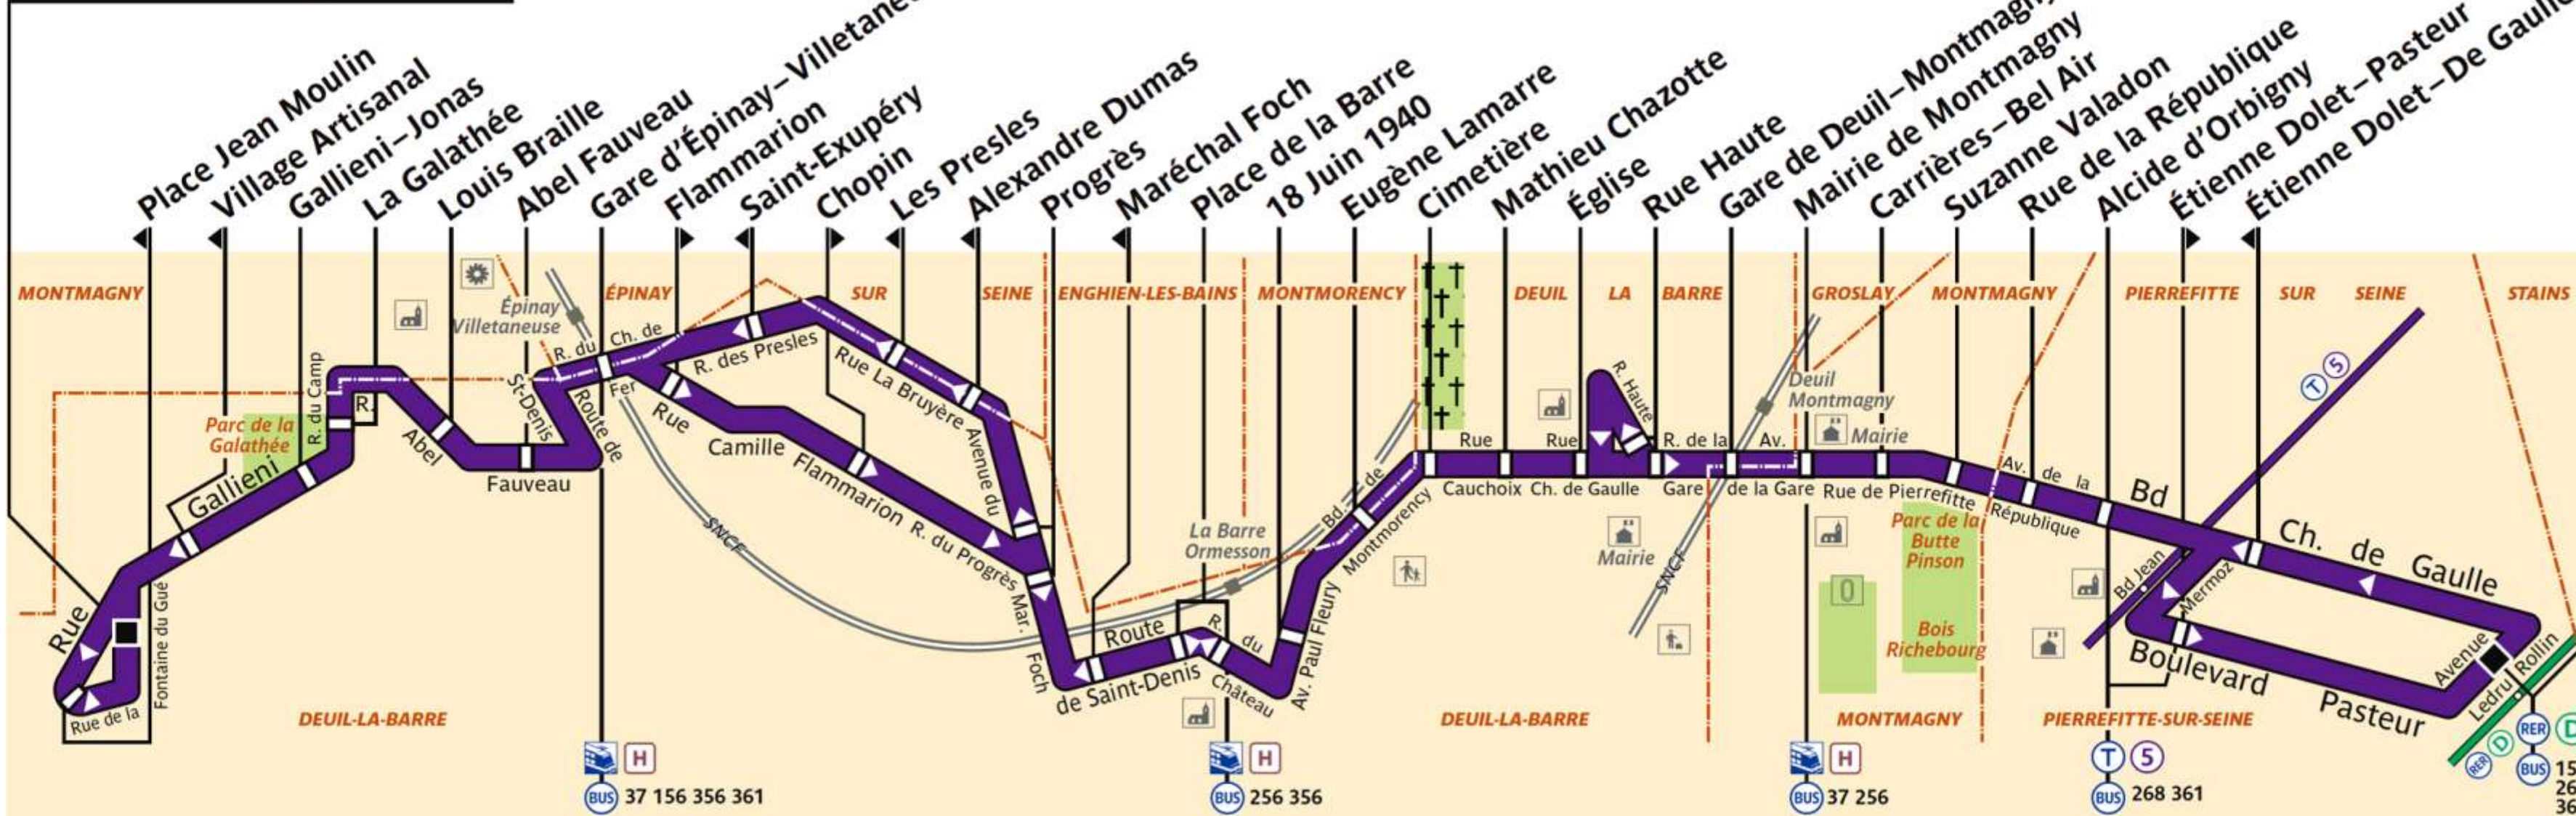

337

RATP Paris Bus 337

Via - EUtouring.com
Reproduced with Permission

Deuil-la-Barre Zone Artisanale du Moutier

Gare de Pierrefitte-Stains RER

ZONE TARIFAIRE 4