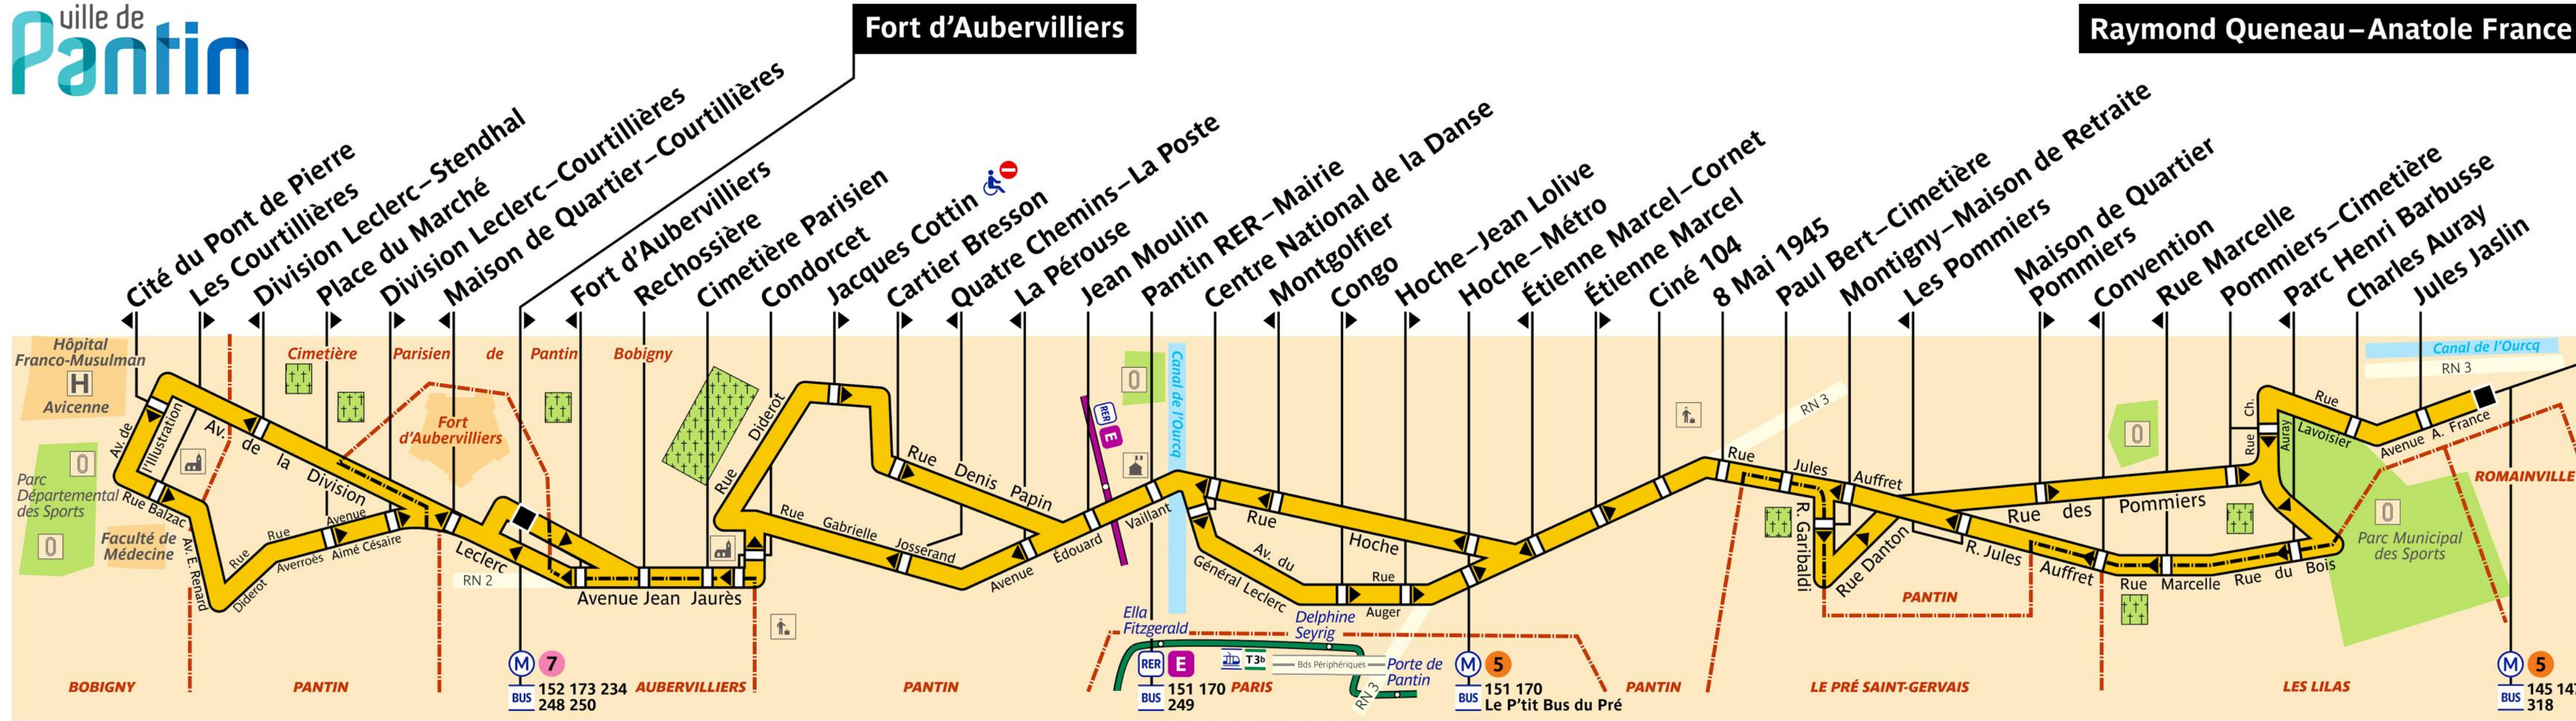

RATP Paris bus 330 map

Fort d'Aubervilliers to Raymond Queneau Anatole France bus route map with stops and transport connections

Via - EUtouring.com
Reproduced with Permission

helping you discover more of Paris

BUS **330**
Paris Public Transport

Paris Transport Systems

Related transport maps

- Paris Metro Maps
- RER train lines
- Paris buses
- Tramway lines
- CDG Airport shuttle services
- Orly Airport shuttle services

EUtouring.com
Discovering more of Paris France