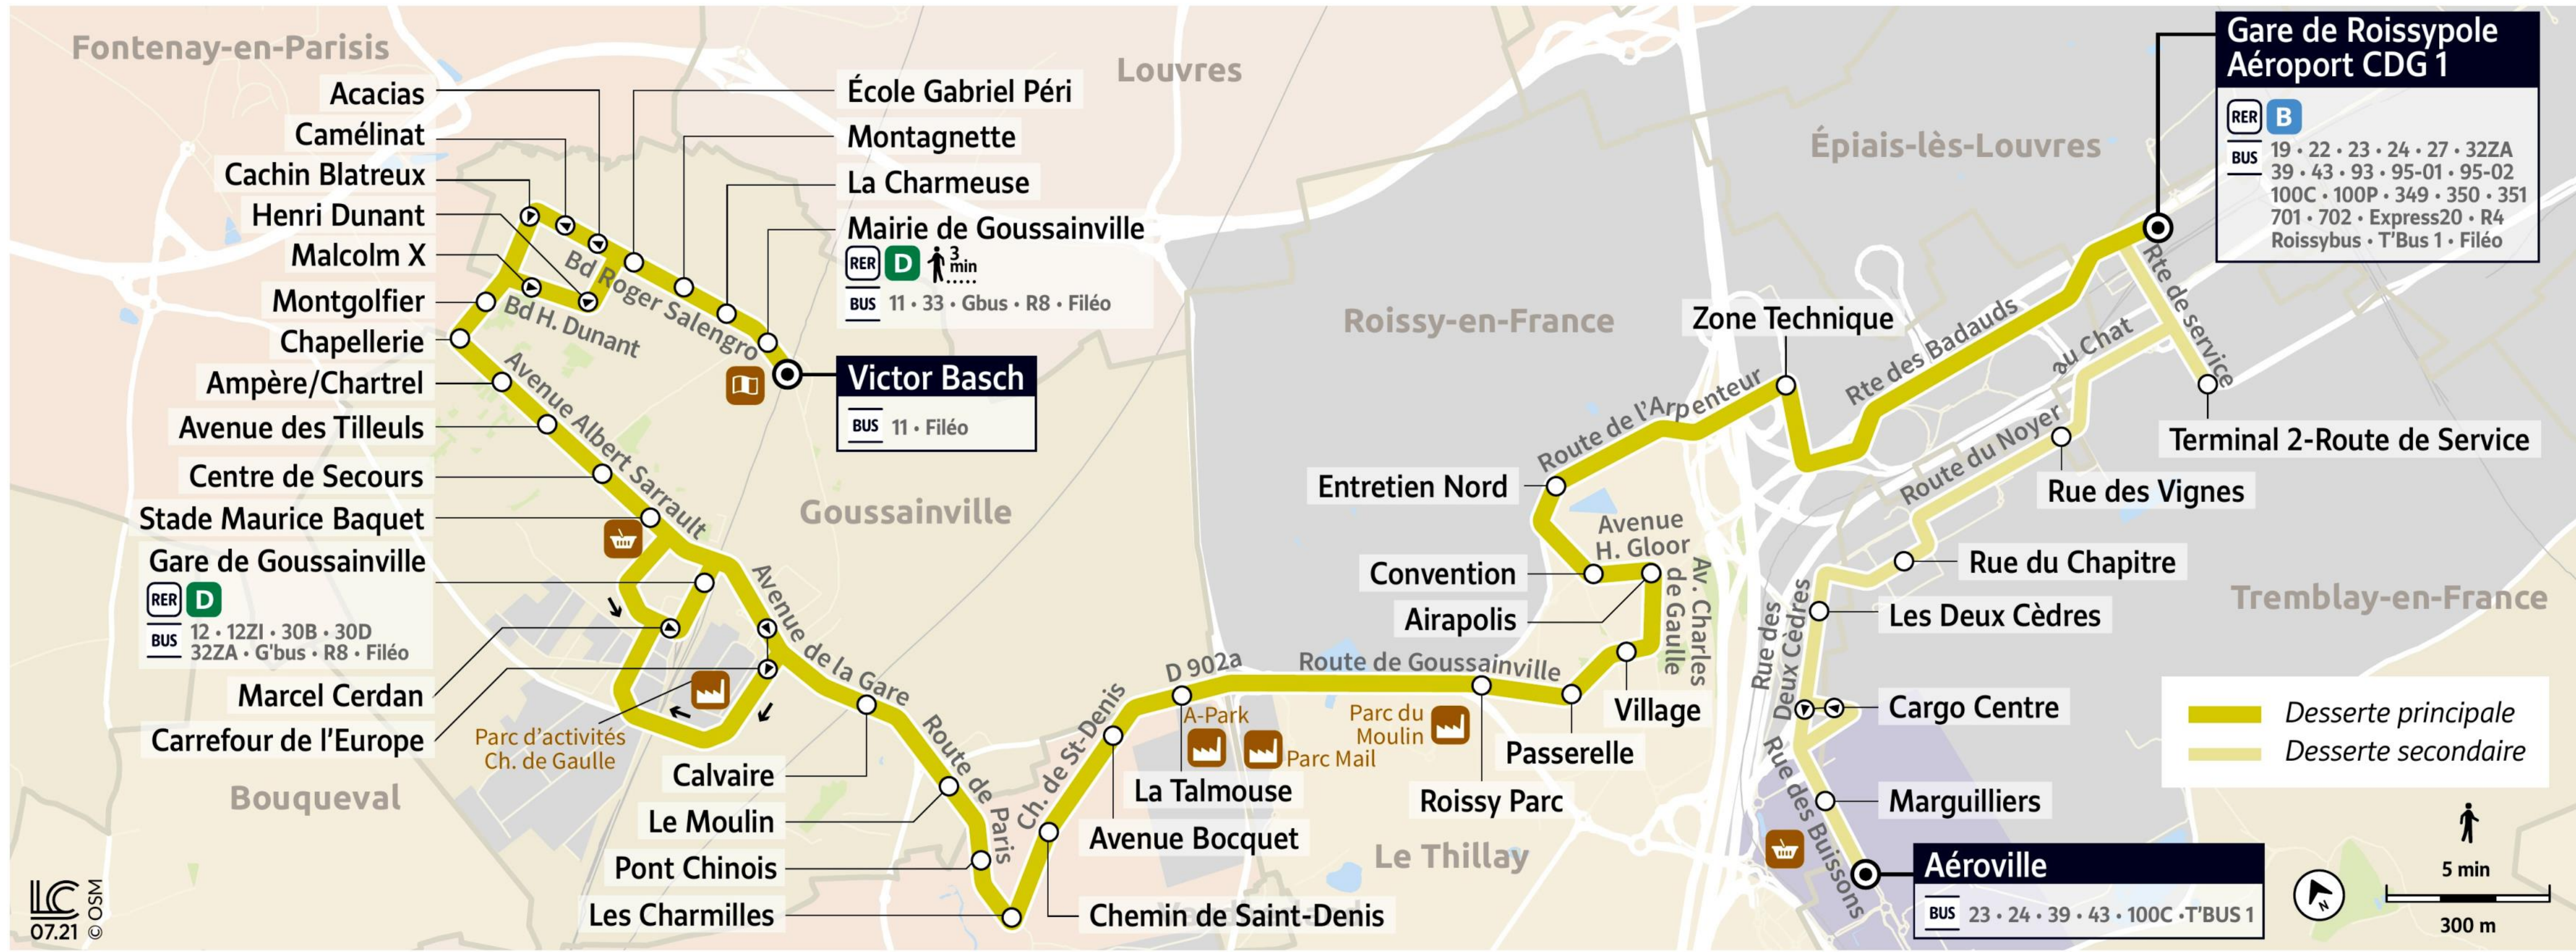

Paris Bus 32 line for Charles de Gaulle Airport

Victor Basch to Gare de Roissy-pole Airport CDG 1 and Centre Commercial Aéroville bus route map with stops and transport connections

Via - EUtouring.com
Reproduced with Permission
helping you discover more of Paris

BUS 32

Paris Public Transport

Paris Transport Systems

Related transport maps

- M [Paris Metro Maps](#)
- RER [RER train lines](#)
- BUS [Paris buses](#)
- T [Tramway lines](#)
- CDG [CDG Airport shuttle services](#)
- ORLY [Orly Airport shuttle services](#)

EUtouring.com
discovering more of Paris France

ZONE 5

ZONE 5