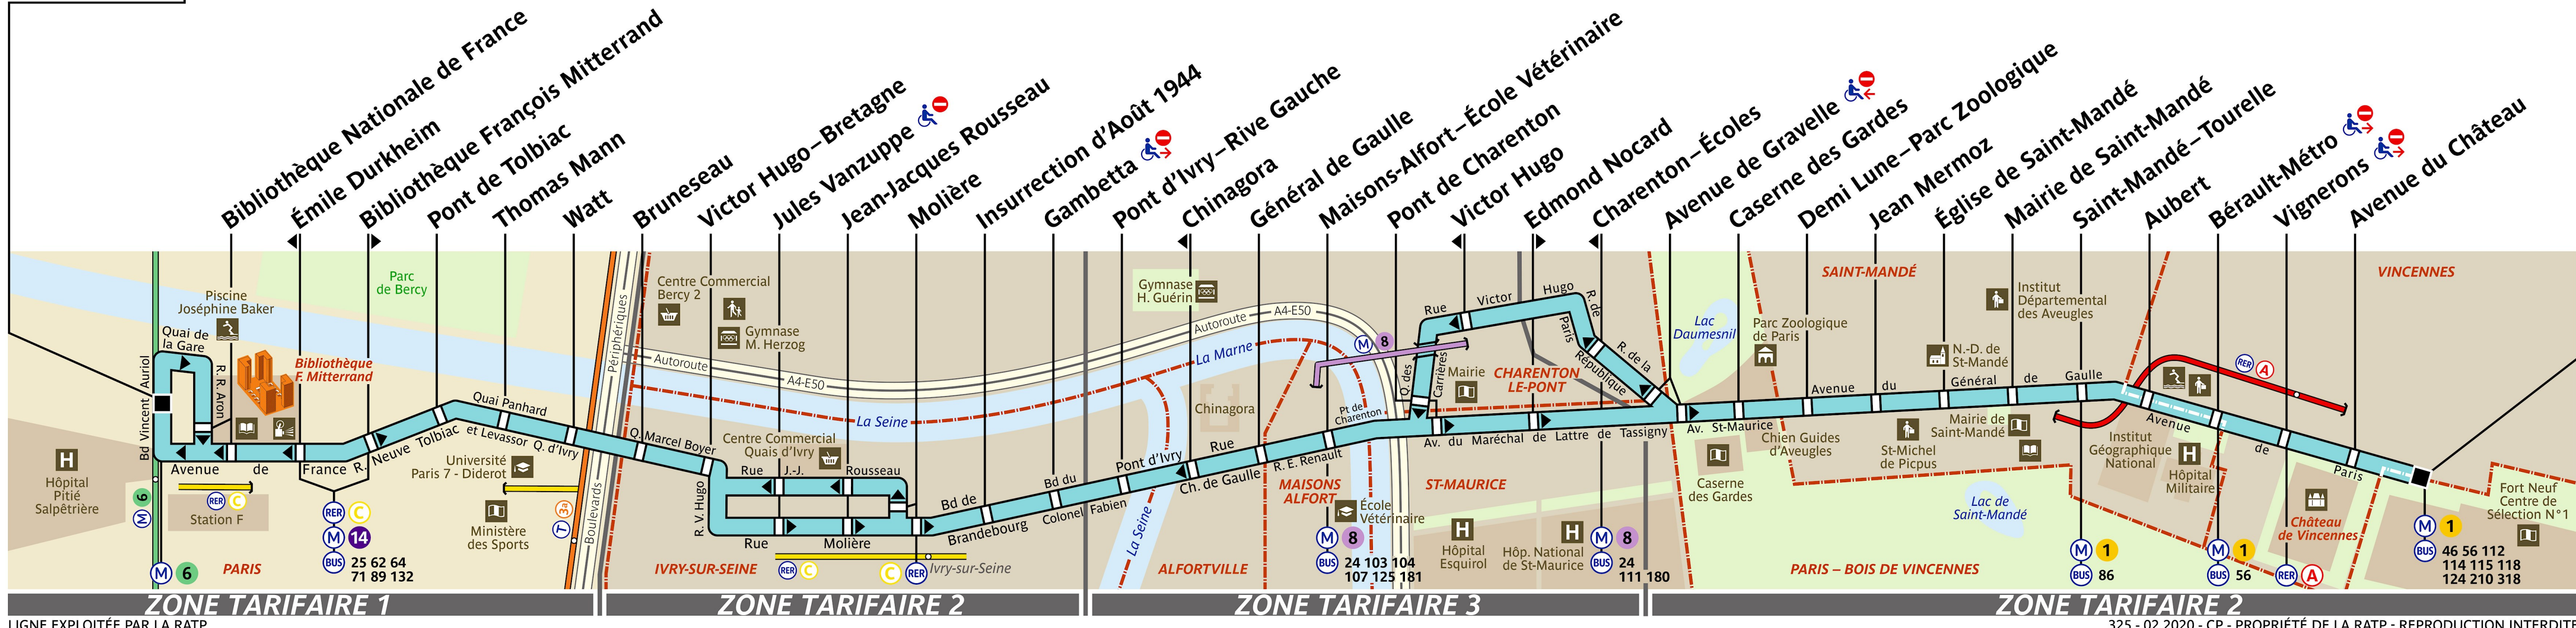

RATP Paris bus 325 map

From Quai de la Gare to Chateau de Vincennes bus route map with stops and transport connections

Via - EUtouring.com
Reproduced with Permission
helping you discover more of Paris

BUS 325

Paris Public Transport

Paris Transport Systems

Related transport maps

-  Paris Metro Maps
-  RER train lines
-  Paris buses
-  Tramway lines
-  CDG Airport shuttle services
-  Orly Airport shuttle services

325  **Quai de la Gare**

Château de Vincennes

EUtouring.com
Discovering more of Paris France

325 - 02 2020 - CP - PROPRIÉTÉ DE LA RATP - REPRODUCTION INTERDITE