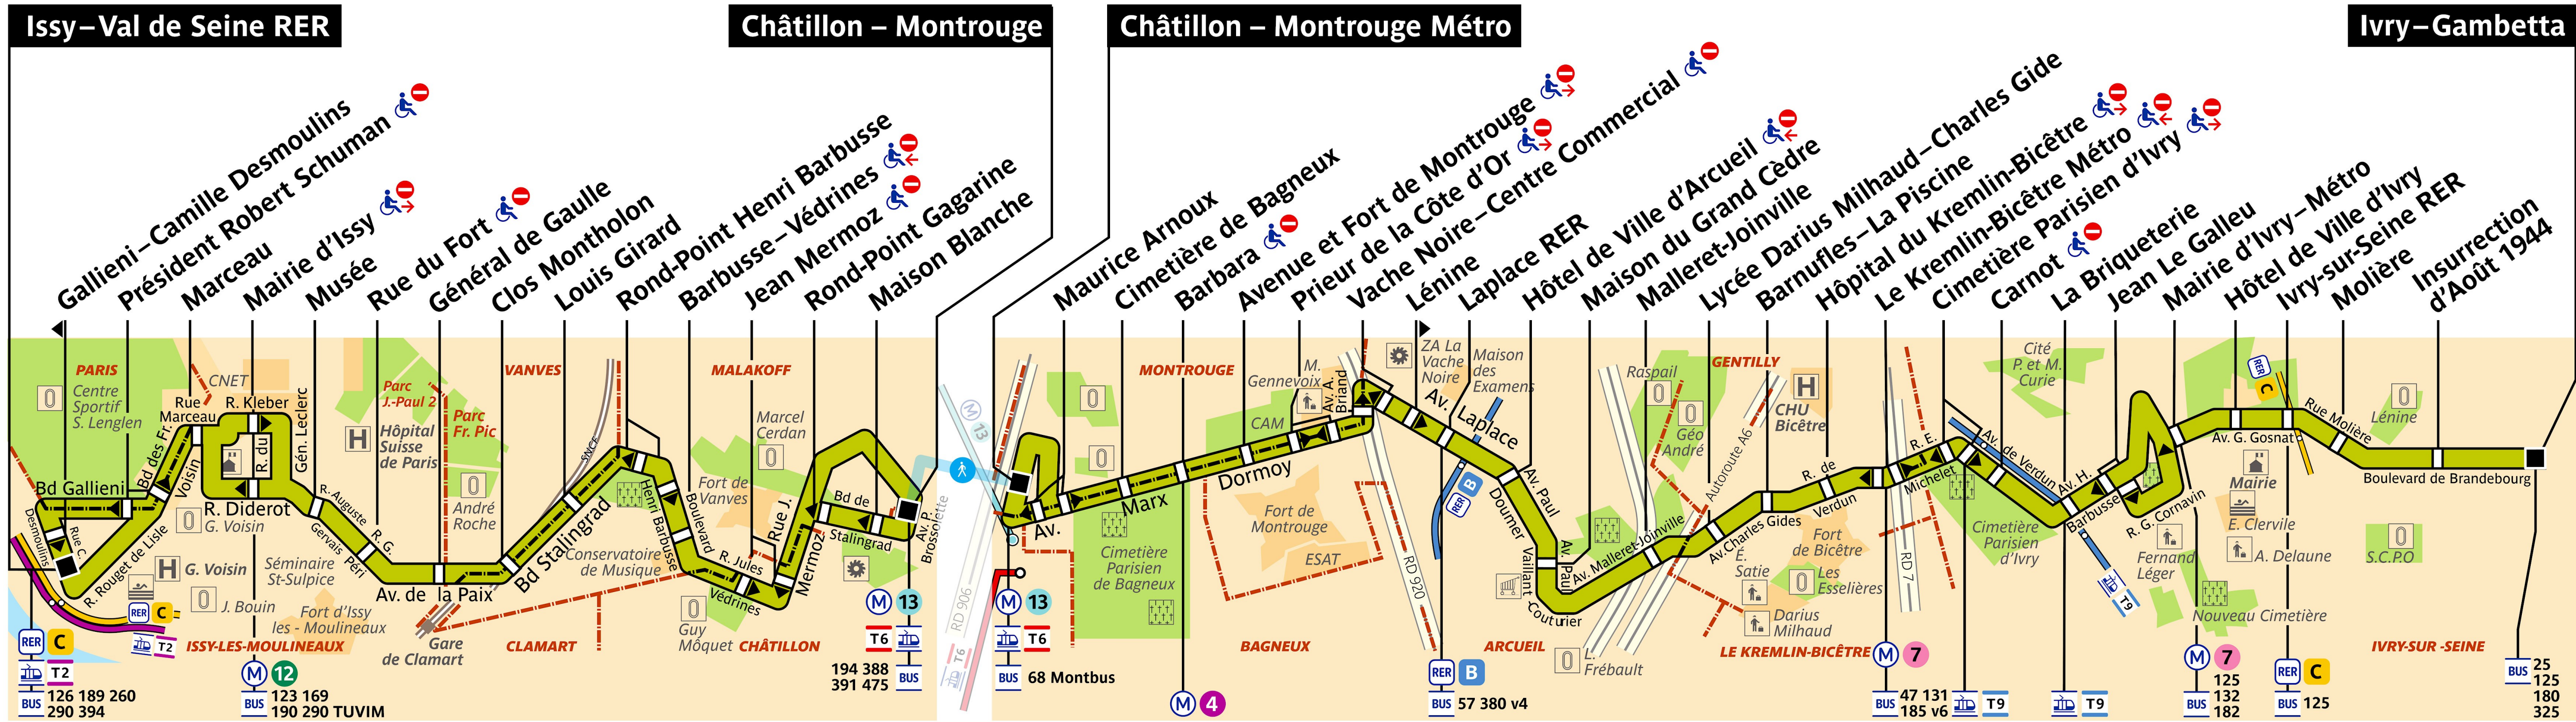

RATP Paris bus 323 map

From Issy Vale de Seine RER to Ivry Gambetta bus route map with stops and transport connections

Via - EUtouring.com
Reproduced with Permission
helping you discover more of Paris

BUS **323**

Paris Public Transport

Paris Transport Systems

Related transport maps

- Paris Metro Maps
- RER train lines
- Paris buses
- Tramway lines
- CDG Airport shuttle services
- Orly Airport shuttle services

EUtouring.com
Discovering more of Paris France

ZONE TARIFAIRE 2