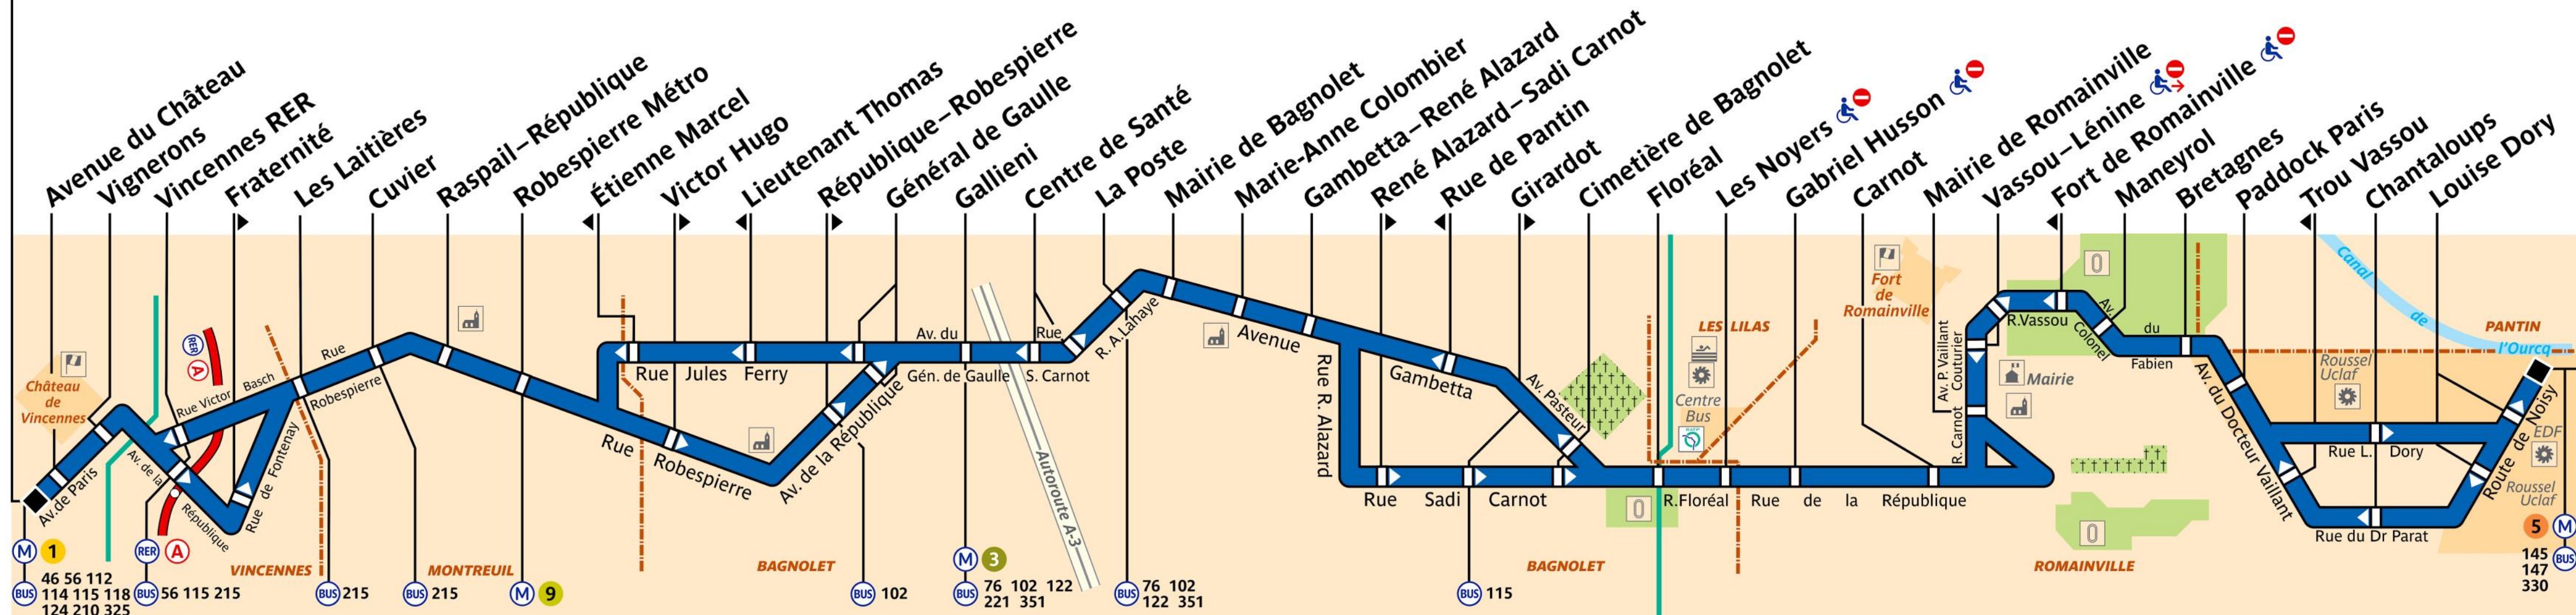

RATP Paris bus 318 map

Chateau de Vincennes to Pantin Raymond Queneau bus route map with stops and transport connections

Via - EUtouring.com
Reproduced with Permission

helping you discover more of Paris

BUS **318**

Paris Public Transport

Paris Transport Systems

Related transport maps

-  [Paris Metro Maps](#)
-  [RER train lines](#)
-  [Paris buses](#)
-  [Tramway lines](#)
-  [CDG Airport shuttle services](#)
-  [Orly Airport shuttle services](#)

EUtouring.com

Discovering more of Paris France

Château de Vincennes 

Pantin – Raymond Queneau 

Z 2-3

ZONE TARIFAIRE 2

ZONE TARIFAIRE 3