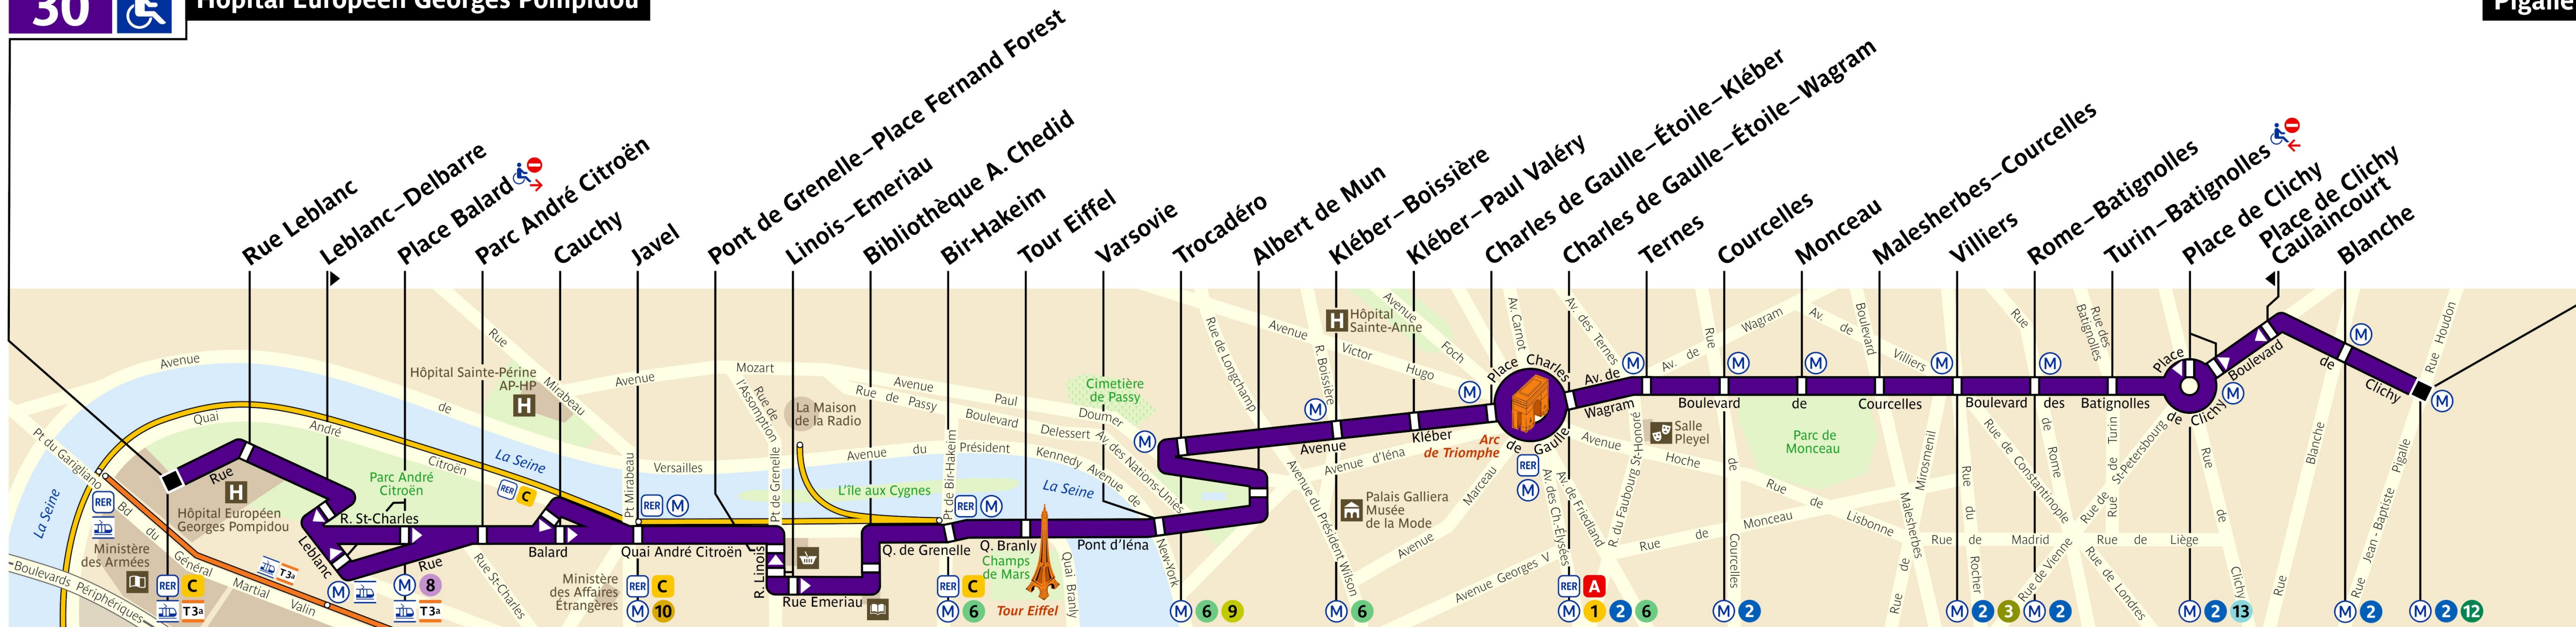

RATP Paris bus 30 line

Hopital Europeen Georges Pompidou to Pigalle bus route map with stops and transport connections

Via - EUtouring.com

Reproduced with Permission

helping you discover more of Paris

30

Paris Public Transport

Paris Transport

Related transport maps

- Paris Metro Maps
- RER train lines
- Paris buses
- Tramway lines
- CDG Airport shuttle services
- Orly Airport shuttle services

EUtouring.com
discovering more of Paris France

30

Hôpital Européen Georges Pompidou

Pigalle

ZONE TARIFAIRE 1