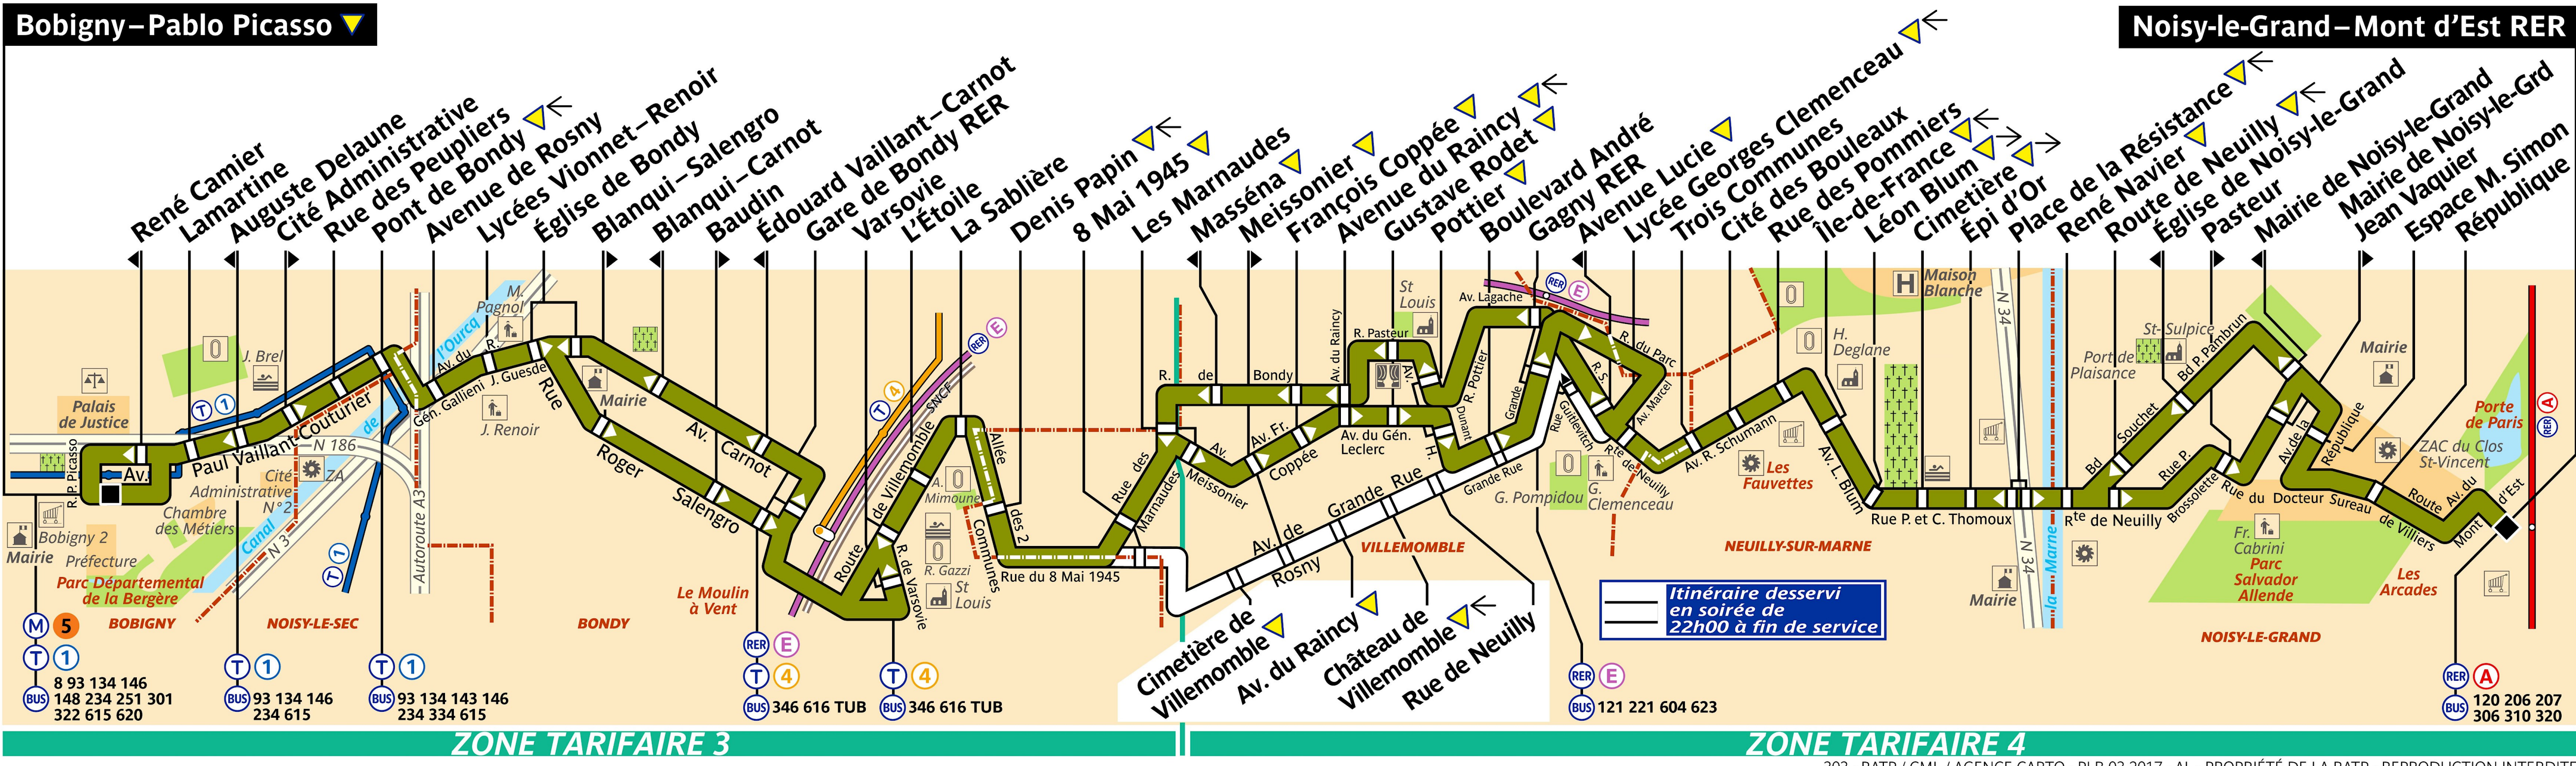

RATP Paris bus 303 map

From Bobigny Pablo Picasso to Noisy-le-Grand Mont d'Est RER bus route map with stops and transport connections

Via - EUtouring.com
Reproduced with Permission

helping you discover more of Paris

BUS 303

Paris Public Transport

Paris Transport Systems

Related transport maps

-  Paris Metro Maps
-  RER train lines
-  Paris buses
-  Tramway lines
-  CDG Airport shuttle services
-  Orly Airport shuttle services

EUtouring.com
Discovering more of Paris France

M 5 BOBIGNY
8 93 134 146
T 1
148 234 251 301
BUS 322 615 620

T 1 NOISY-LE-SEC
93 134 146
BUS 234 615

T 1 BONDY
93 134 143 146
BUS 234 334 615

RER E BONDY
T 4
BUS 346 616 TUB

T 4 VILLEMOMBLE
BUS 346 616 TUB

RER E NEUILLY-SUR-MARNE
BUS 121 221 604 623

RER A NOISY-LE-GRAND
BUS 120 206 207
306 310 320