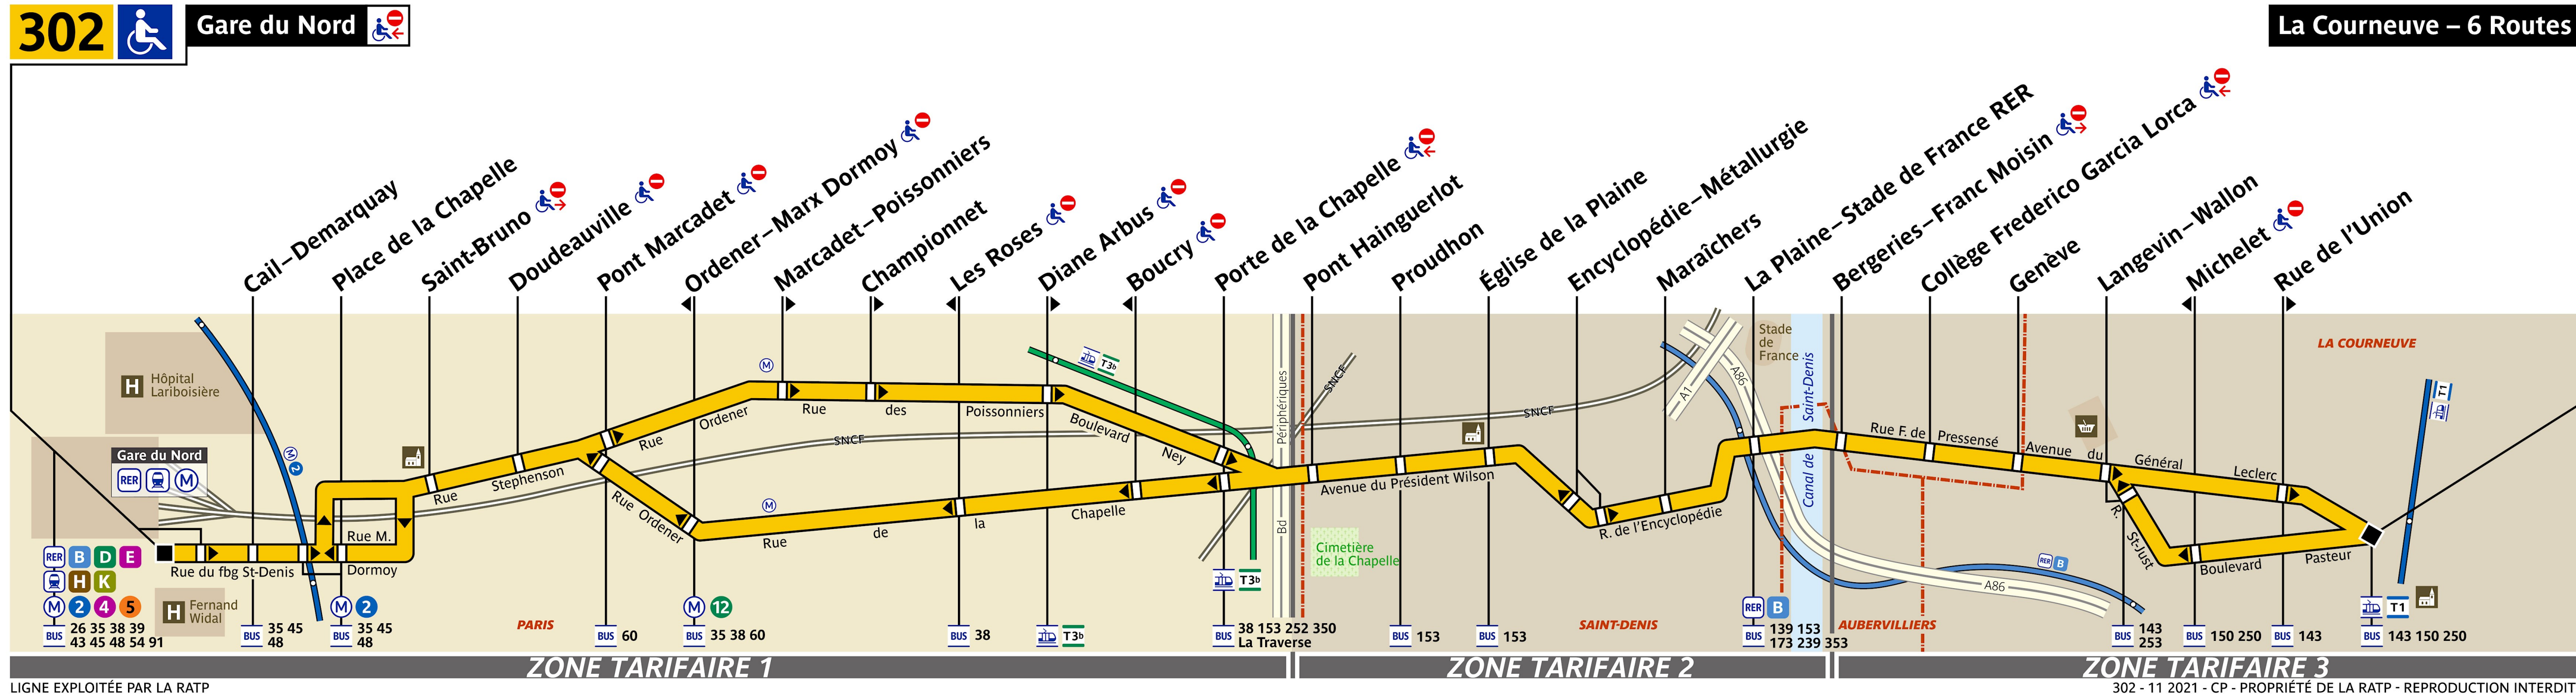

RATP Paris bus 302 map

From Gare du Nord to La Courneuve Six Routes bus route map with stops and transport connections

Via - EUtouring.com

Reproduced with Permission

helping you discover more of Paris

302

302

Gare du Nord

La Courneuve – 6 Routes

Paris Public Transport

Paris Transport Systems

Related transport maps

- Paris Metro Maps
- RER train lines
- Paris buses
- Tramway lines
- CDG Airport shuttle services
- Orly Airport shuttle services

LIGNE EXPLOITÉE PAR LA RATP

302 - 11 2021 - CP - PROPRIÉTÉ DE LA RATP - REPRODUCTION INTERDITE

EUtouring.com

Discovering more of Paris France