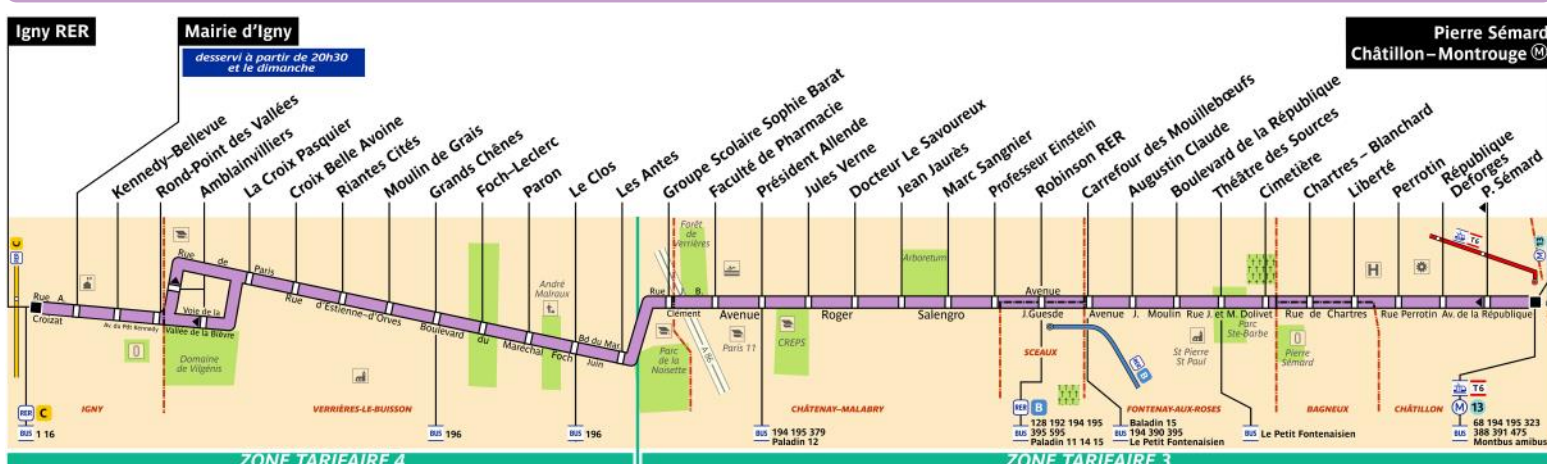

## RATP Paris Bus 294 timetables and route map

igny RER to Pierre Semard Chatillon Montrouge