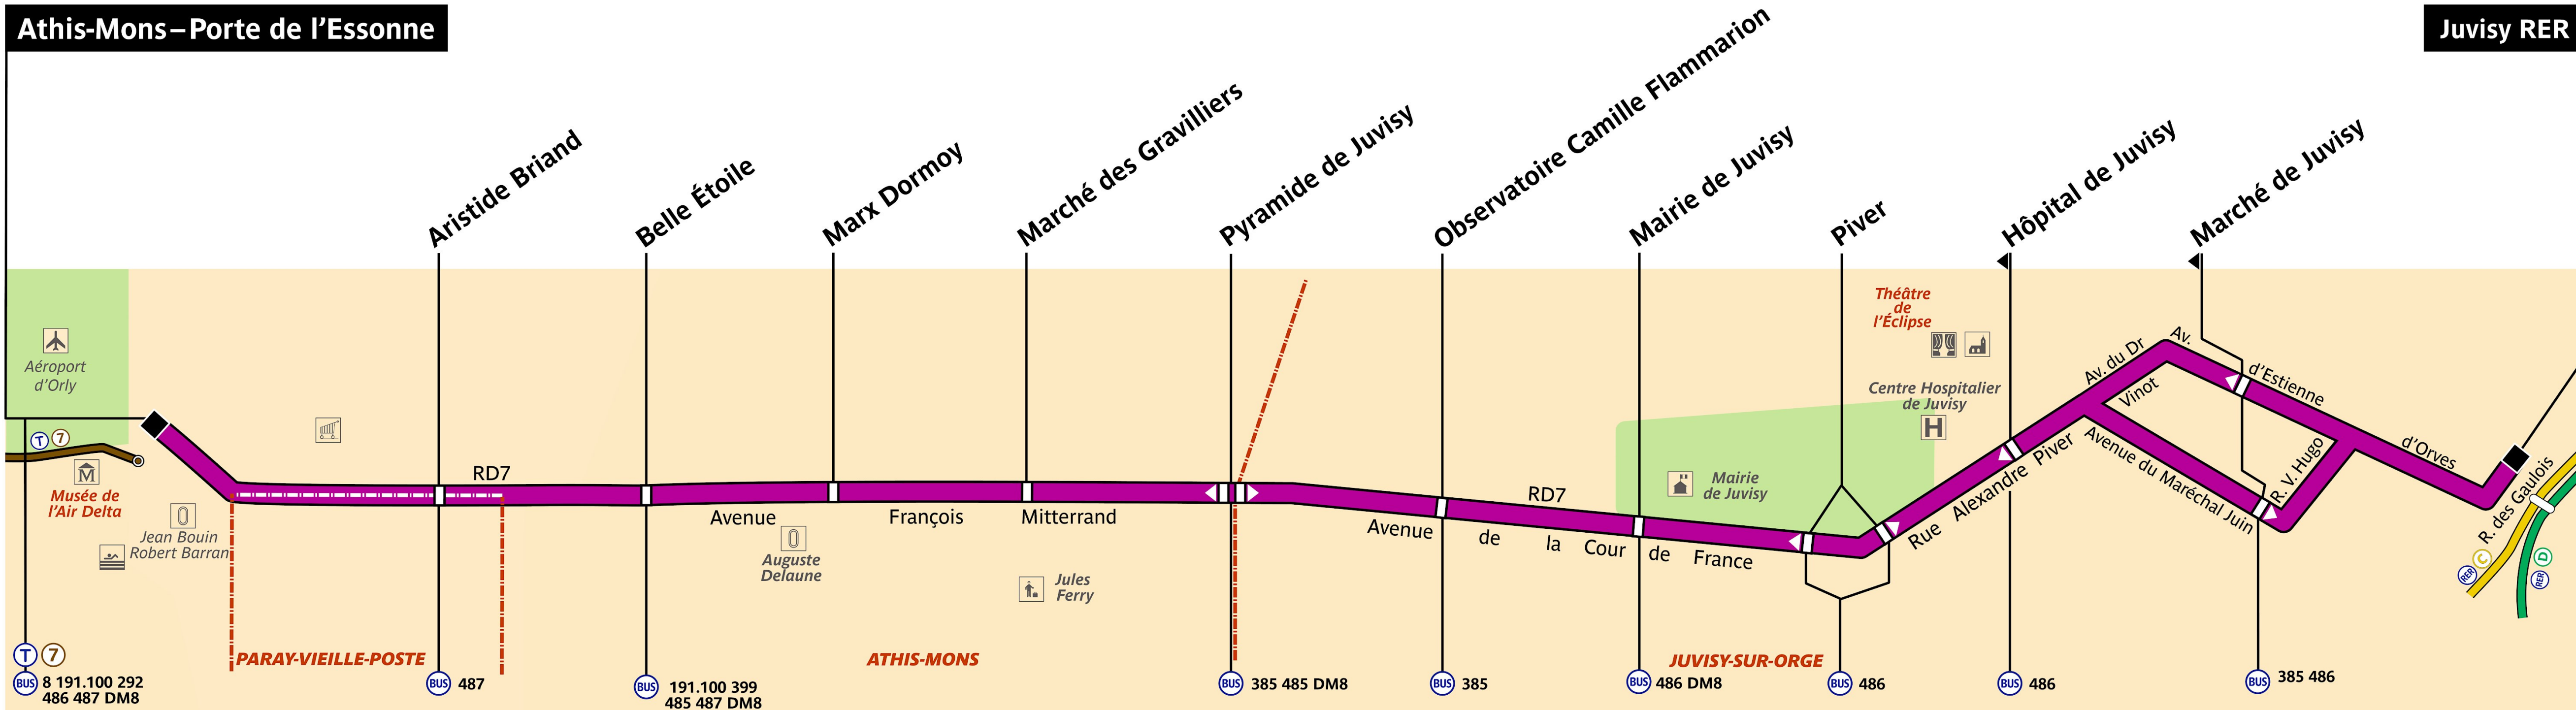

RATP Paris bus 285 map

From Athis-Mons Porte de l'Essonne to Juvisy RER bus route map with stops and transport connections

Via - EUtouring.com

Reproduced with Permission

helping you discover more of Paris

BUS

285

Paris Public Transport

Paris Transport Systems

Related transport maps

- Paris Metro Maps
- RER train lines
- Paris buses
- Tramway lines
- CDG Airport shuttle services
- Orly Airport shuttle services

EUtouring.com

Discovering more of Paris France

Athis-Mons – Porte de l'Essonne

Juvisy RER

ZONE TARIFAIRE 4