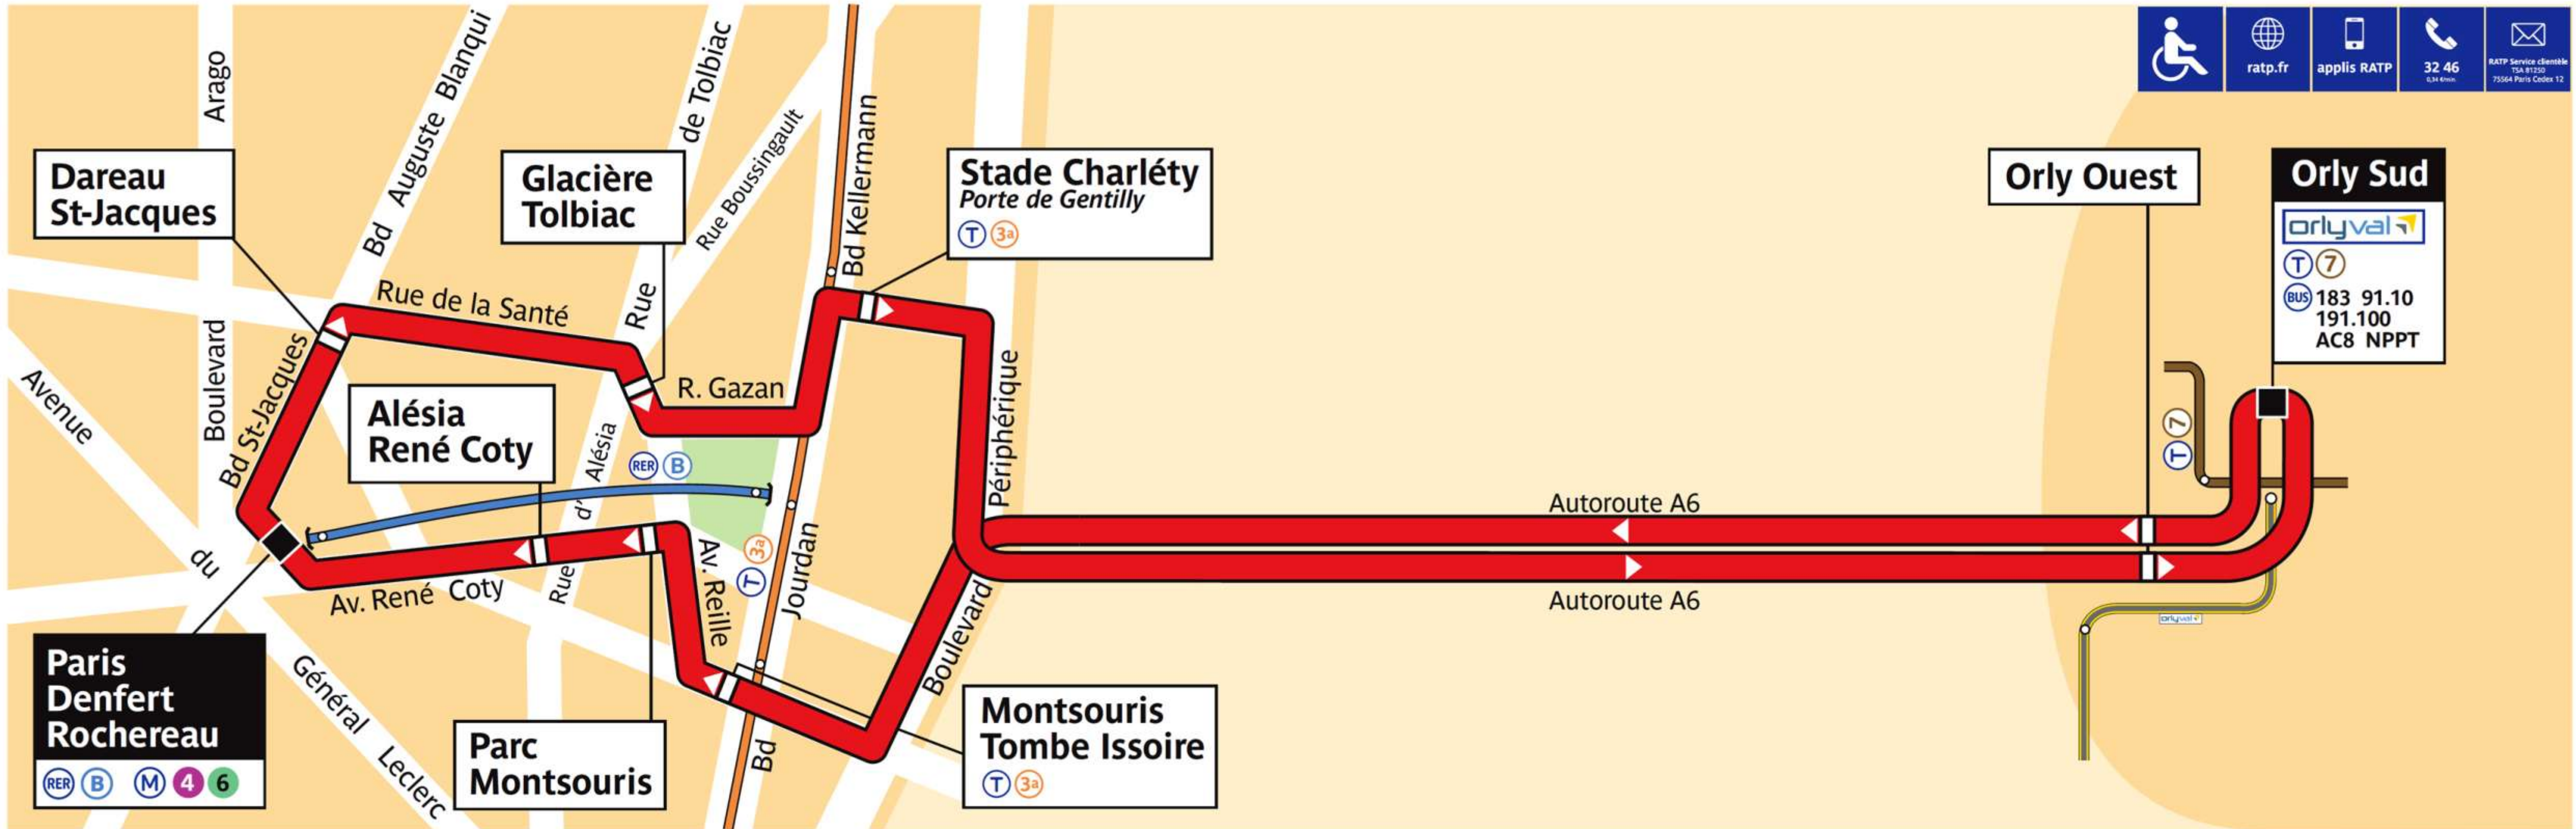

Paris - ZONE TARIFAIRE 1

Aéroport d'Orly - ZONE TARIFAIRE 4

Accessibility icons: wheelchair, globe, smartphone, telephone, envelope.

ratp.fr
applis RATP
32 46
RATP Service clientèle
TSA 81250
75564 Paris Cedex 12