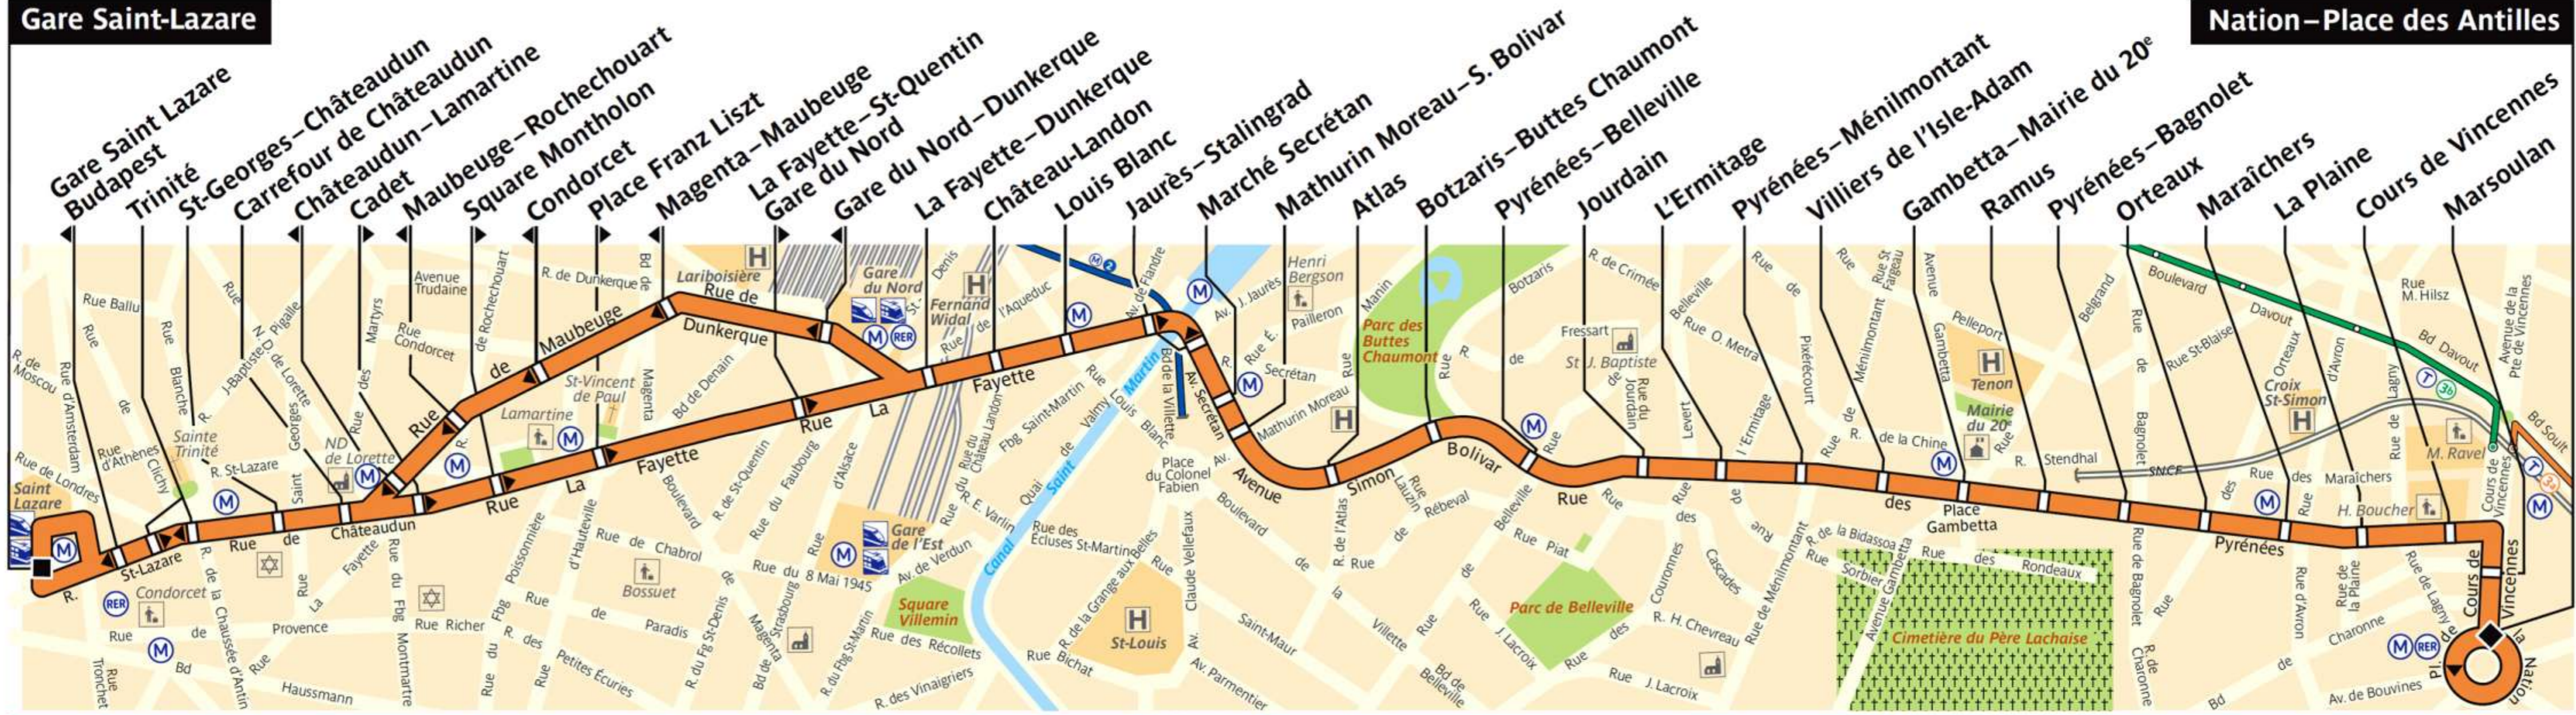

26

RATP Paris Bus 26

Via - EUtouring.com
Reproduced with Permission

Gare Saint-Lazare

Nation-Place des Antilles

ZONE TARIFAIRE 1