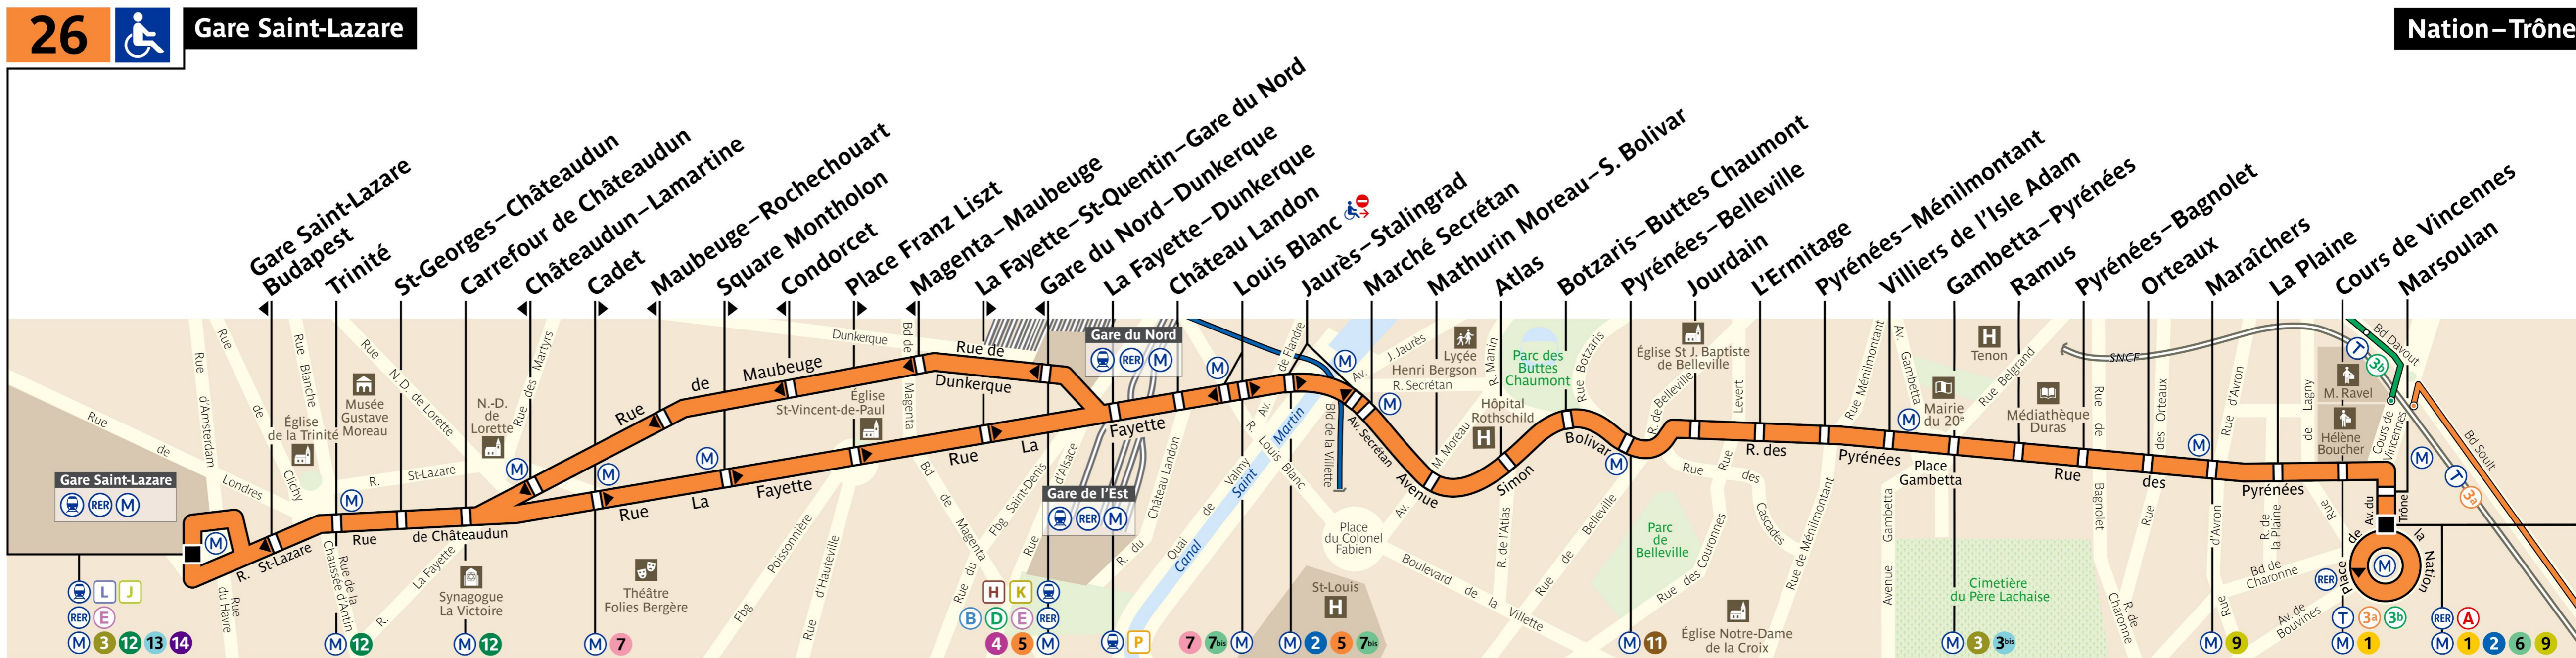

RATP Paris bus 26 map

From Gare Saint-Lazare to Nation - Trone bus route map with stops and transport connections

Via - EUtouring.com
Reproduced with Permission
helping you discover more of Paris

26

26

Gare Saint-Lazare

Nation - Trône

Paris Public Transport

[Paris Transport Systems](#)

Related transport maps

- [Paris Metro Maps](#)
- [RER train lines](#)
- [Paris buses](#)
- [Tramway lines](#)
- [CDG Airport shuttle services](#)
- [Orly Airport shuttle services](#)

EUtouring.com

Discovering more of Paris France

LIGNE EXPLOITÉE PAR LA RATP

26 - 04 2019 - CP - PROPRIÉTÉ DE LA RATP - REPRODUCTION INTERDITE