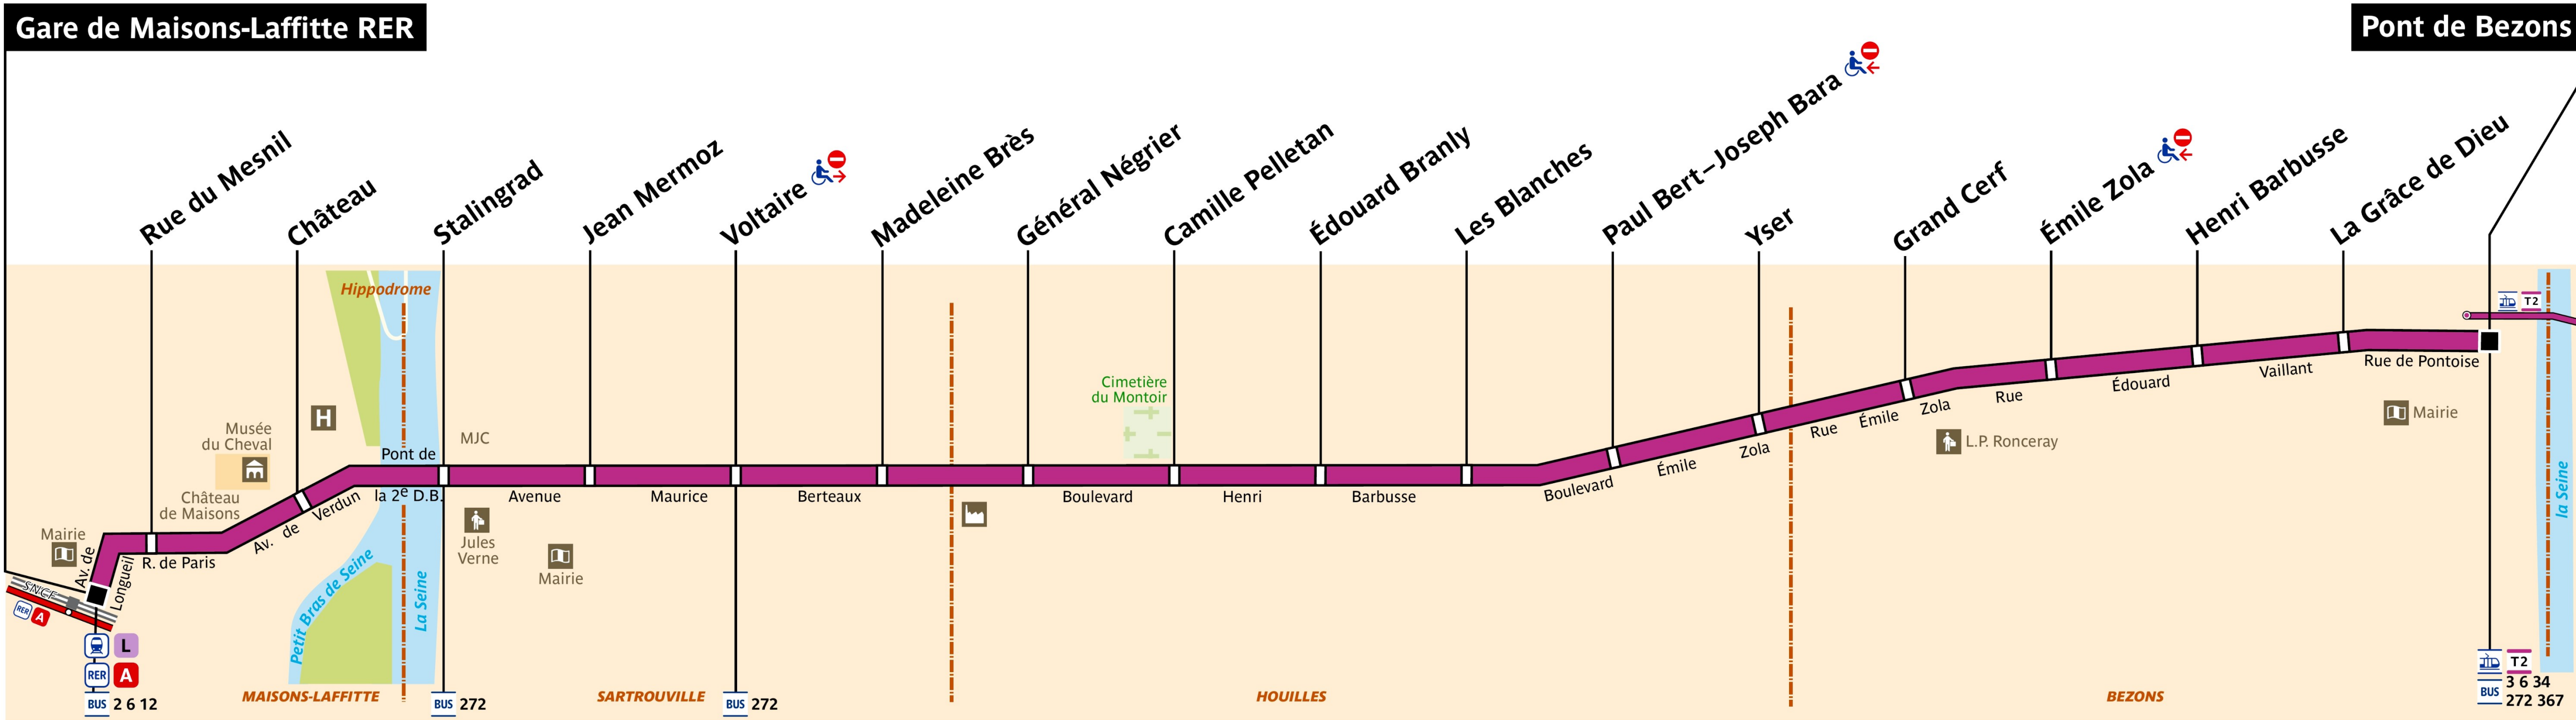

RATP Paris bus 262 map

From Gare de Maisons-Laffitte RER to Pont de Bezons bus route map with stops and transport connections

Via - EUtouring.com

Reproduced with Permission

helping you discover more of Paris

BUS

262

Paris Public Transport

Paris Transport Systems

Related transport maps

- Paris Metro Maps
- RER train lines
- Paris buses
- Tramway lines
- CDG Airport shuttle services
- Orly Airport shuttle services

EUtouring.com

Discovering more of Paris France

ZONE TARIFAIRE 4