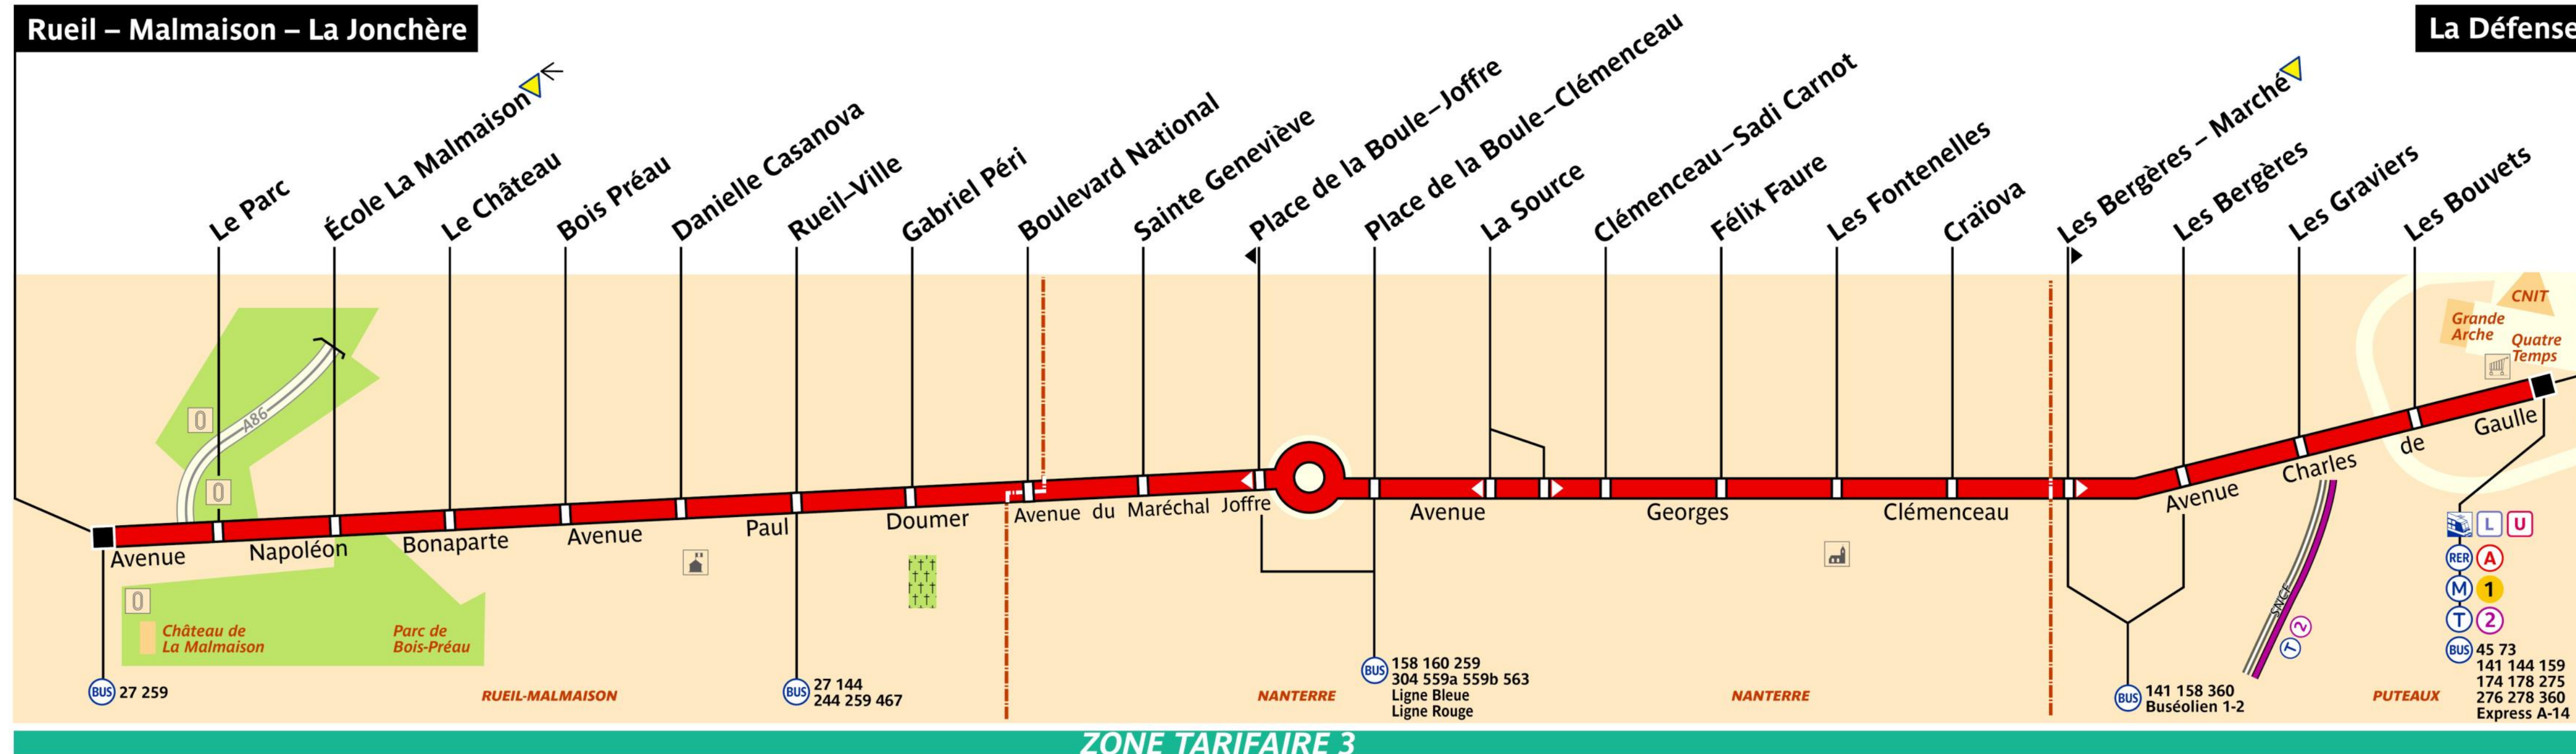

# RATP Paris bus 258 map

Rueil Malmaison La Jonchere to La Defense bus route map with stops and transport connections

Via - [EUtouring.com](http://EUtouring.com)

Reproduced with Permission

helping you discover more of Paris

**BUS** **258**

Paris Public Transport

[Paris Transport Systems](#)

## Related transport maps

-  [Paris Metro Maps](#)
-  [RER train lines](#)
-  [Paris buses](#)
-  [Tramway lines](#)
-  [CDG Airport shuttle services](#)
-  [Orly Airport shuttle services](#)

EUtouring.com