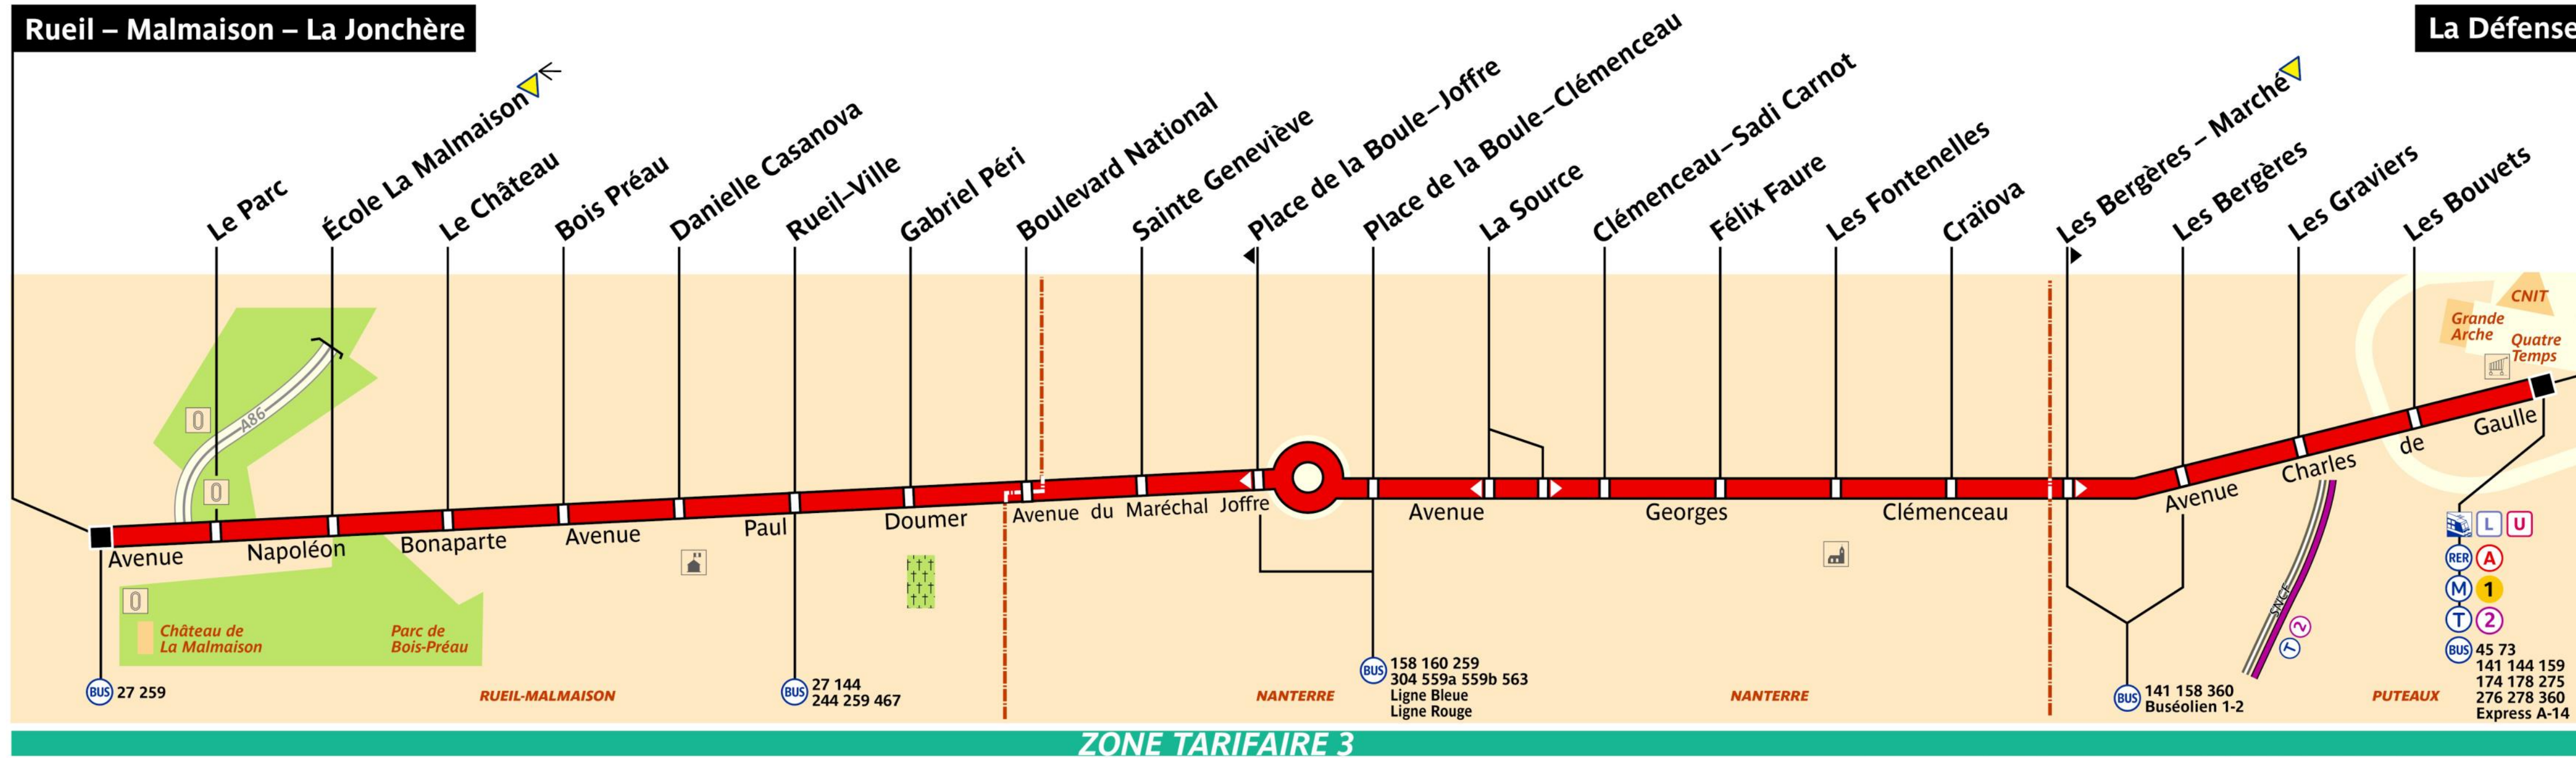

RATP Paris bus 258 map

Rueil Malmaison La Jonchere to La Defense bus route map with stops and transport connections

Via - EUtouring.com
Reproduced with Permission
helping you discover more of Paris

BUS **258**

Paris Public Transport

[Paris Transport Systems](#)

Related transport maps

- [Paris Metro Maps](#)
- [RER train lines](#)
- [Paris buses](#)
- [Tramway lines](#)
- [CDG Airport shuttle services](#)
- [Orly Airport shuttle services](#)

EUtouring.com

Discovering more of Paris France