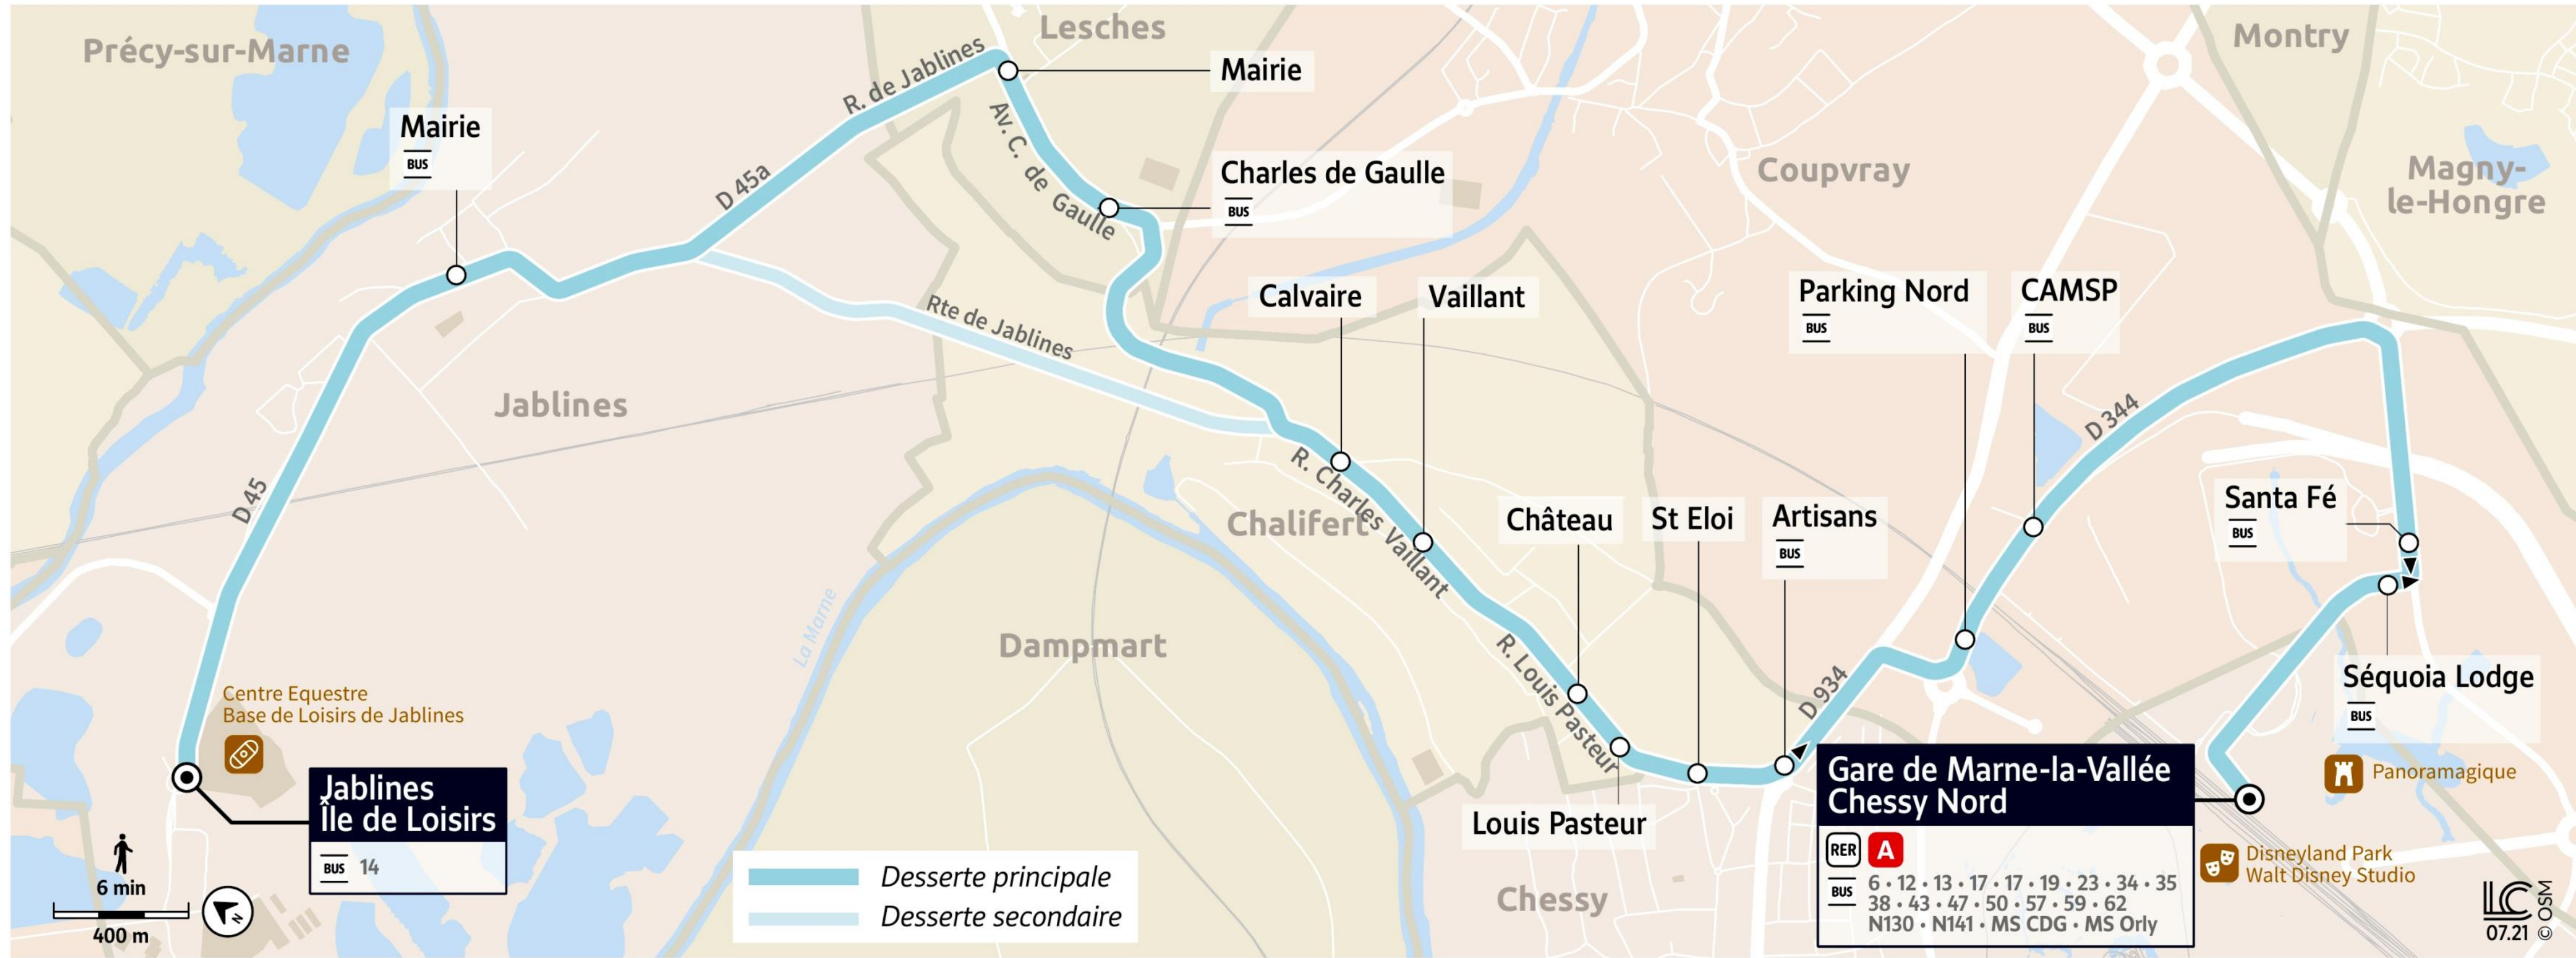

Disneyland Paris bus 24 line

Gare de Marne-la-Vallee Chessy Nord to Jablines Ile de Loisirs bus route map with stops and transport connections

Via - EUtouring.com
Reproduced with Permission
helping you discover more of Paris

BUS 24
Paris Public Transport

Paris Transport Systems

Related transport maps

- Paris Metro Maps
- RER train lines
- Paris buses
- Tramway lines
- CDG Airport shuttle services
- Orly Airport shuttle services

EUtouring.com
Discovering more of Paris France

07.21 © OSM