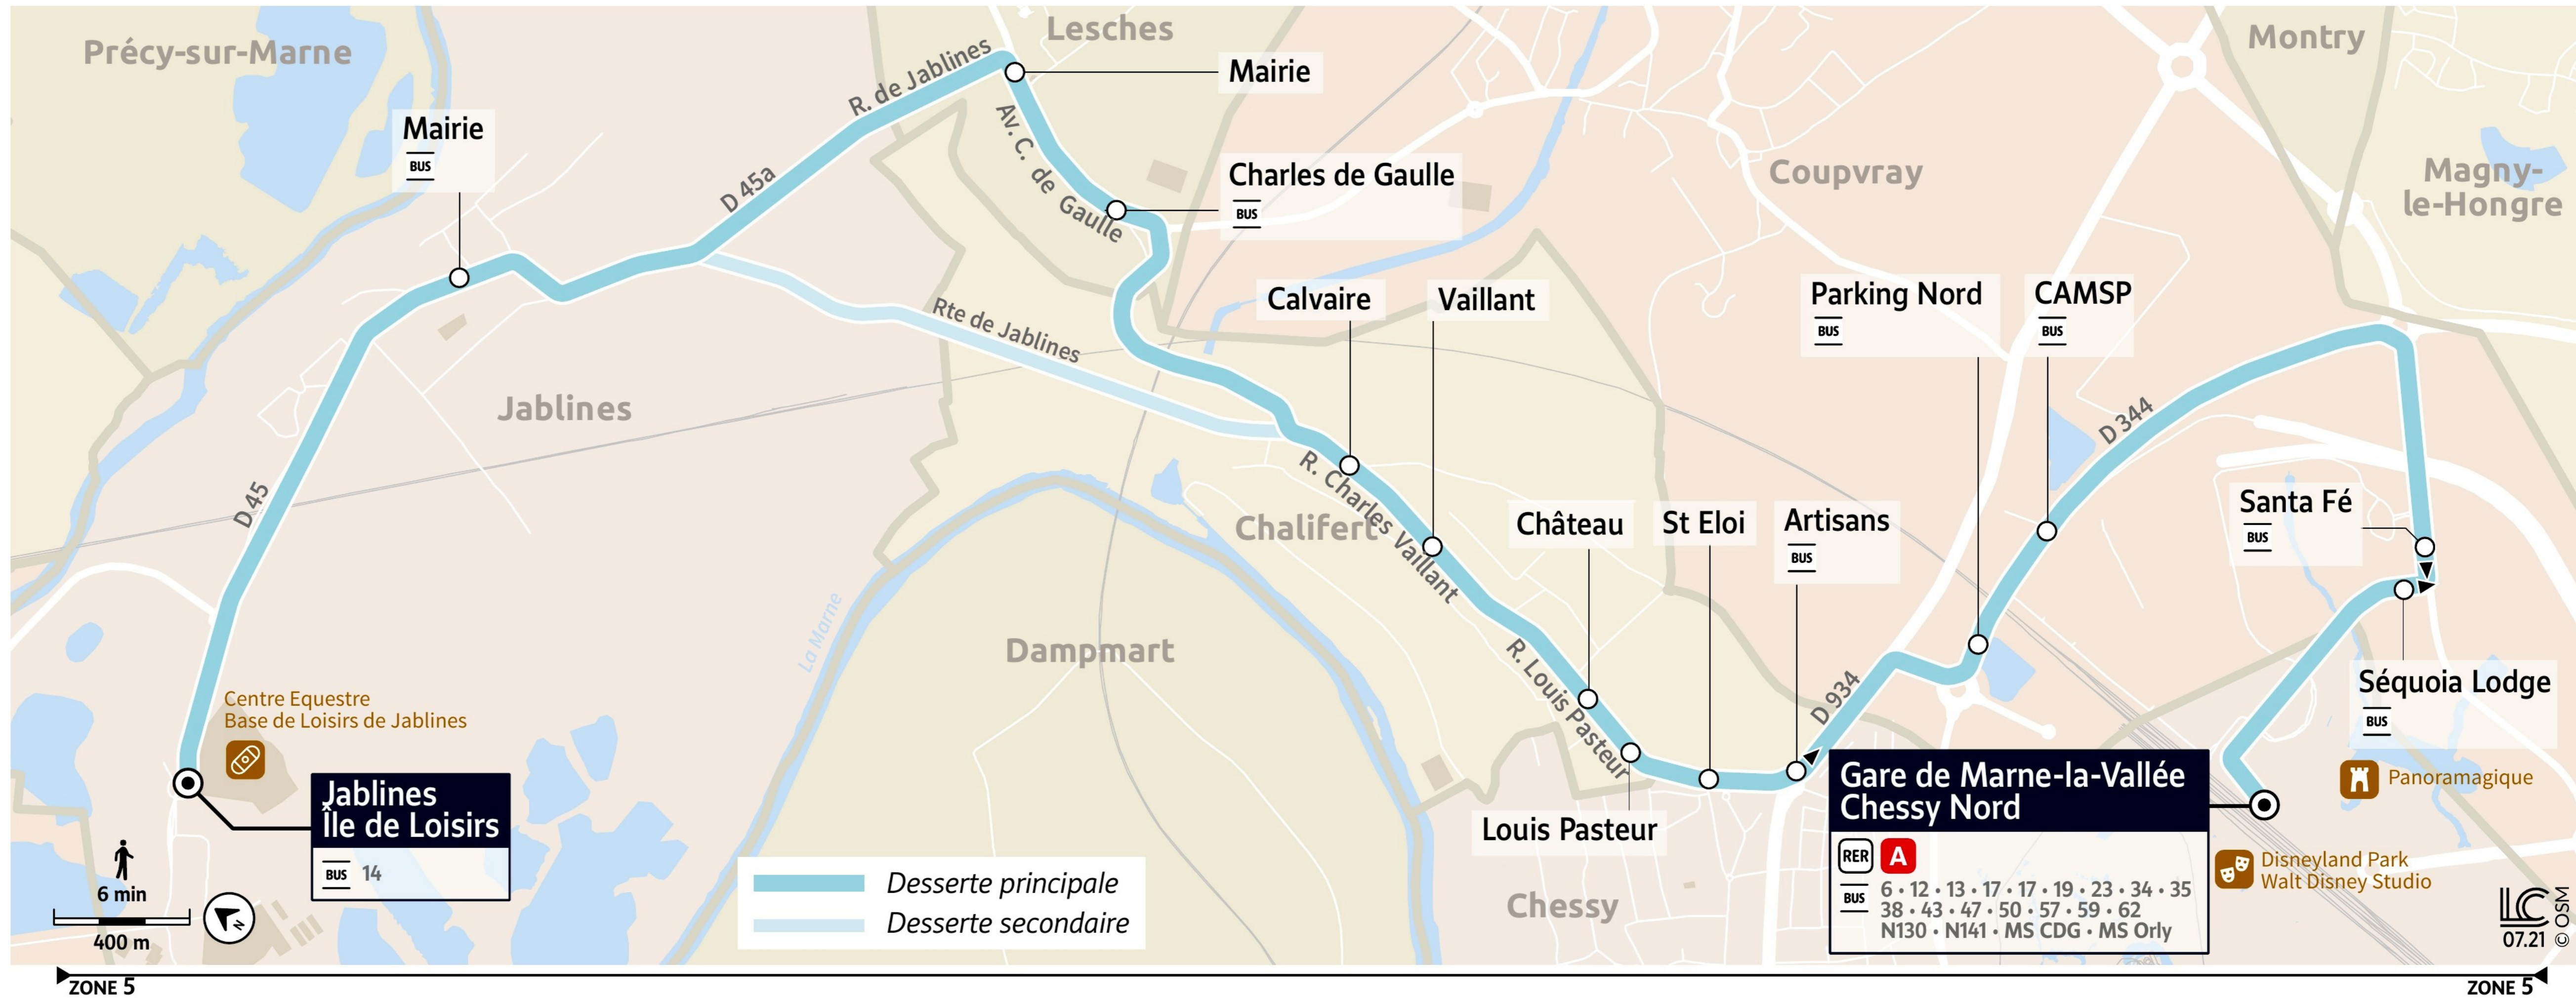

Disneyland Paris bus 24 line

Gare de Marne-la-Vallee Chessy Nord to Jablines Ile de Loisirs bus route map with stops and transport connections

Via - Eutouring.com
Reproduced with Permission
helping you discover more of Paris

BUS **24**

Paris Public Transport

Paris Transport Systems

Related transport maps

- Paris Metro Maps
- RER train lines
- Paris buses
- Tramway lines
- CDG Airport shuttle services
- Orly Airport shuttle services

Eutouring.com
Discovering more of Paris France

Gare de Marne-la-Vallee Chessy Nord

RER A

BUS 6 · 12 · 13 · 17 · 17 · 19 · 23 · 34 · 35
38 · 43 · 47 · 50 · 57 · 59 · 62
N130 · N141 · MS CDG · MS Orly

Desserte principale
 Desserte secondaire

Jablines Ile de Loisirs

BUS 14

6 min
400 m

MS
07.21 © OS