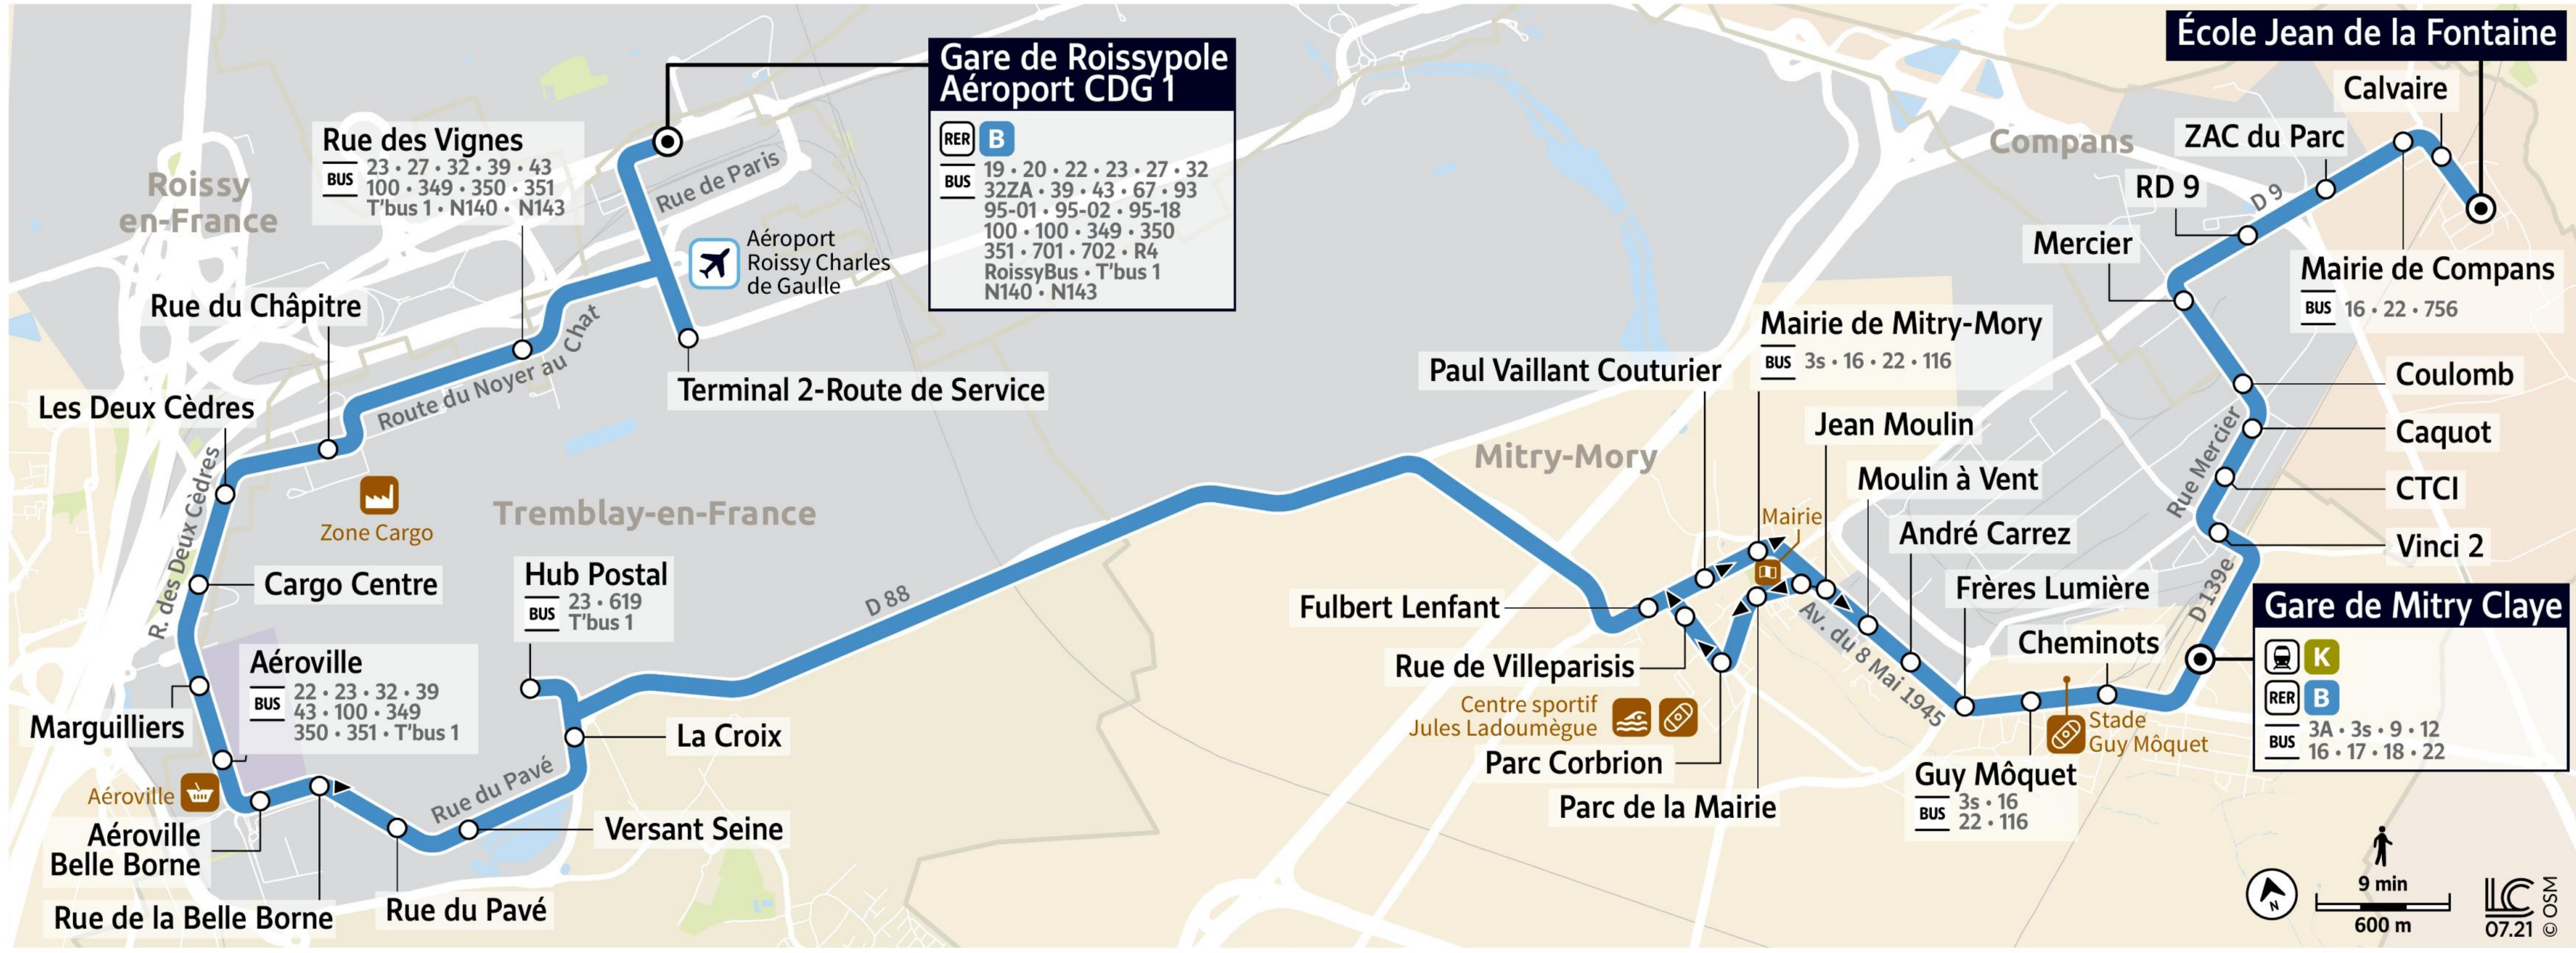

Paris Bus 24 line for Charles de Gaulle Airport

Gare de Roissypole Airport CDG 1 to Gare de Mitry Claye and Ecole Jean de la Fontaine bus route map with stops and transport connections

Via - EUtouring.com
Reproduced with Permission
helping you discover more of Paris

BUS 24

Paris Public Transport

Paris Transport Systems

Related transport maps

-  [Paris Metro Maps](#)
-  [RER train lines](#)
-  [Paris buses](#)
-  [Tramway lines](#)
-  [CDG Airport shuttle services](#)
-  [Orly Airport shuttle services](#)

EUtouring.com

discovering more of Paris France

ZONE 5

ZONE 5

9 min
600 m
© 07.21