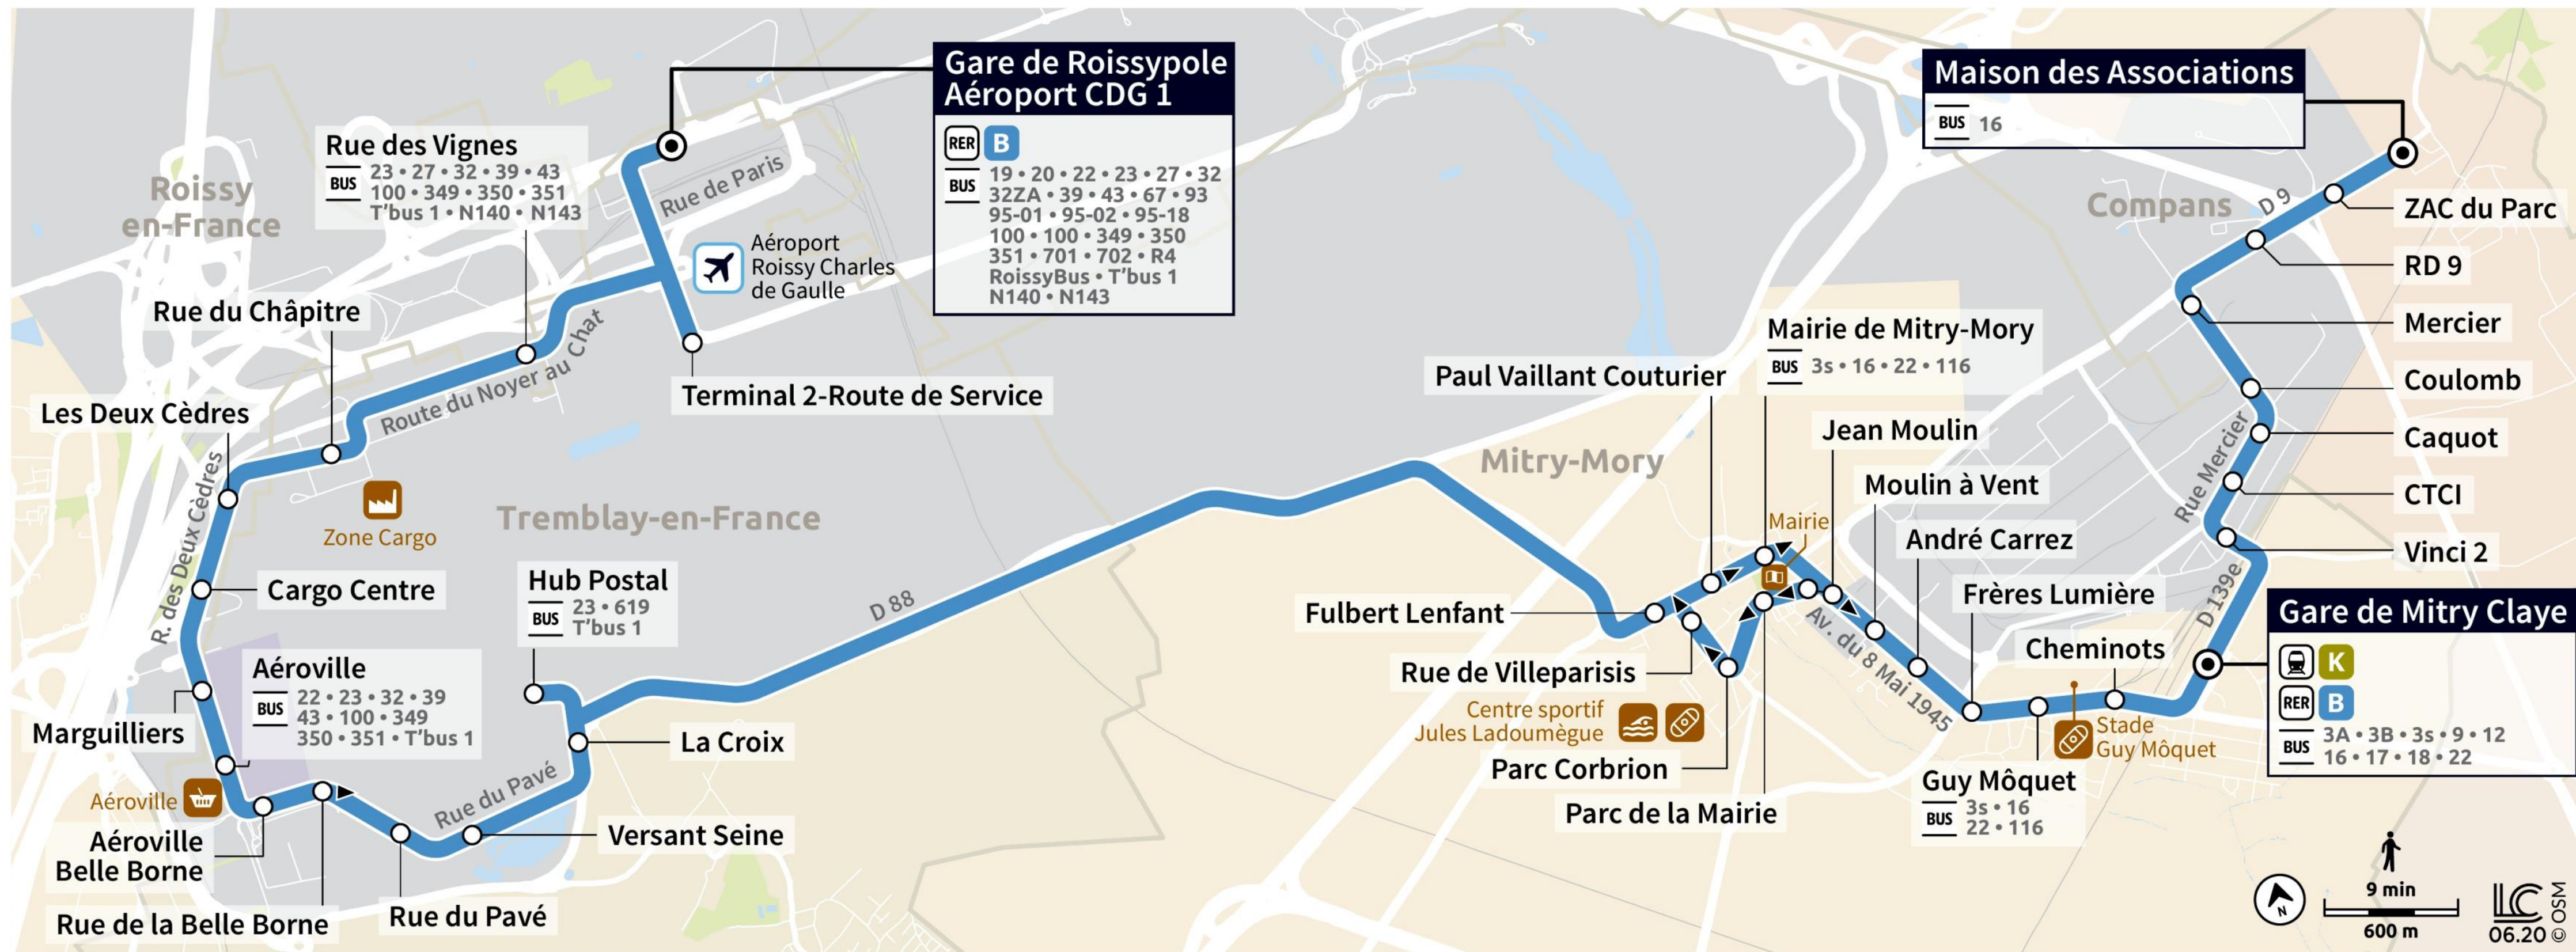

# Paris Bus 24 line for Charles de Gaulle Airport

Gare de Roissy Airport CDG 1 to Gare de Mitry Claye and Maison des Associations bus route map with stops and transport connections

Via - EUtouring.com  
Reproduced with Permission  
helping you discover more of Paris

**BUS** **24**

Paris Public Transport

Paris Transport Systems

Related transport maps

-  [Paris Metro Maps](#)
-  [RER train lines](#)
-  [Paris buses](#)
-  [Tramway lines](#)
-  [CDG Airport shuttle services](#)
-  [Orly Airport shuttle services](#)

EUtouring.com

discovering more of Paris France

ZONE 5

ZONE 5

9 min  
600 m

© OSM 06.20