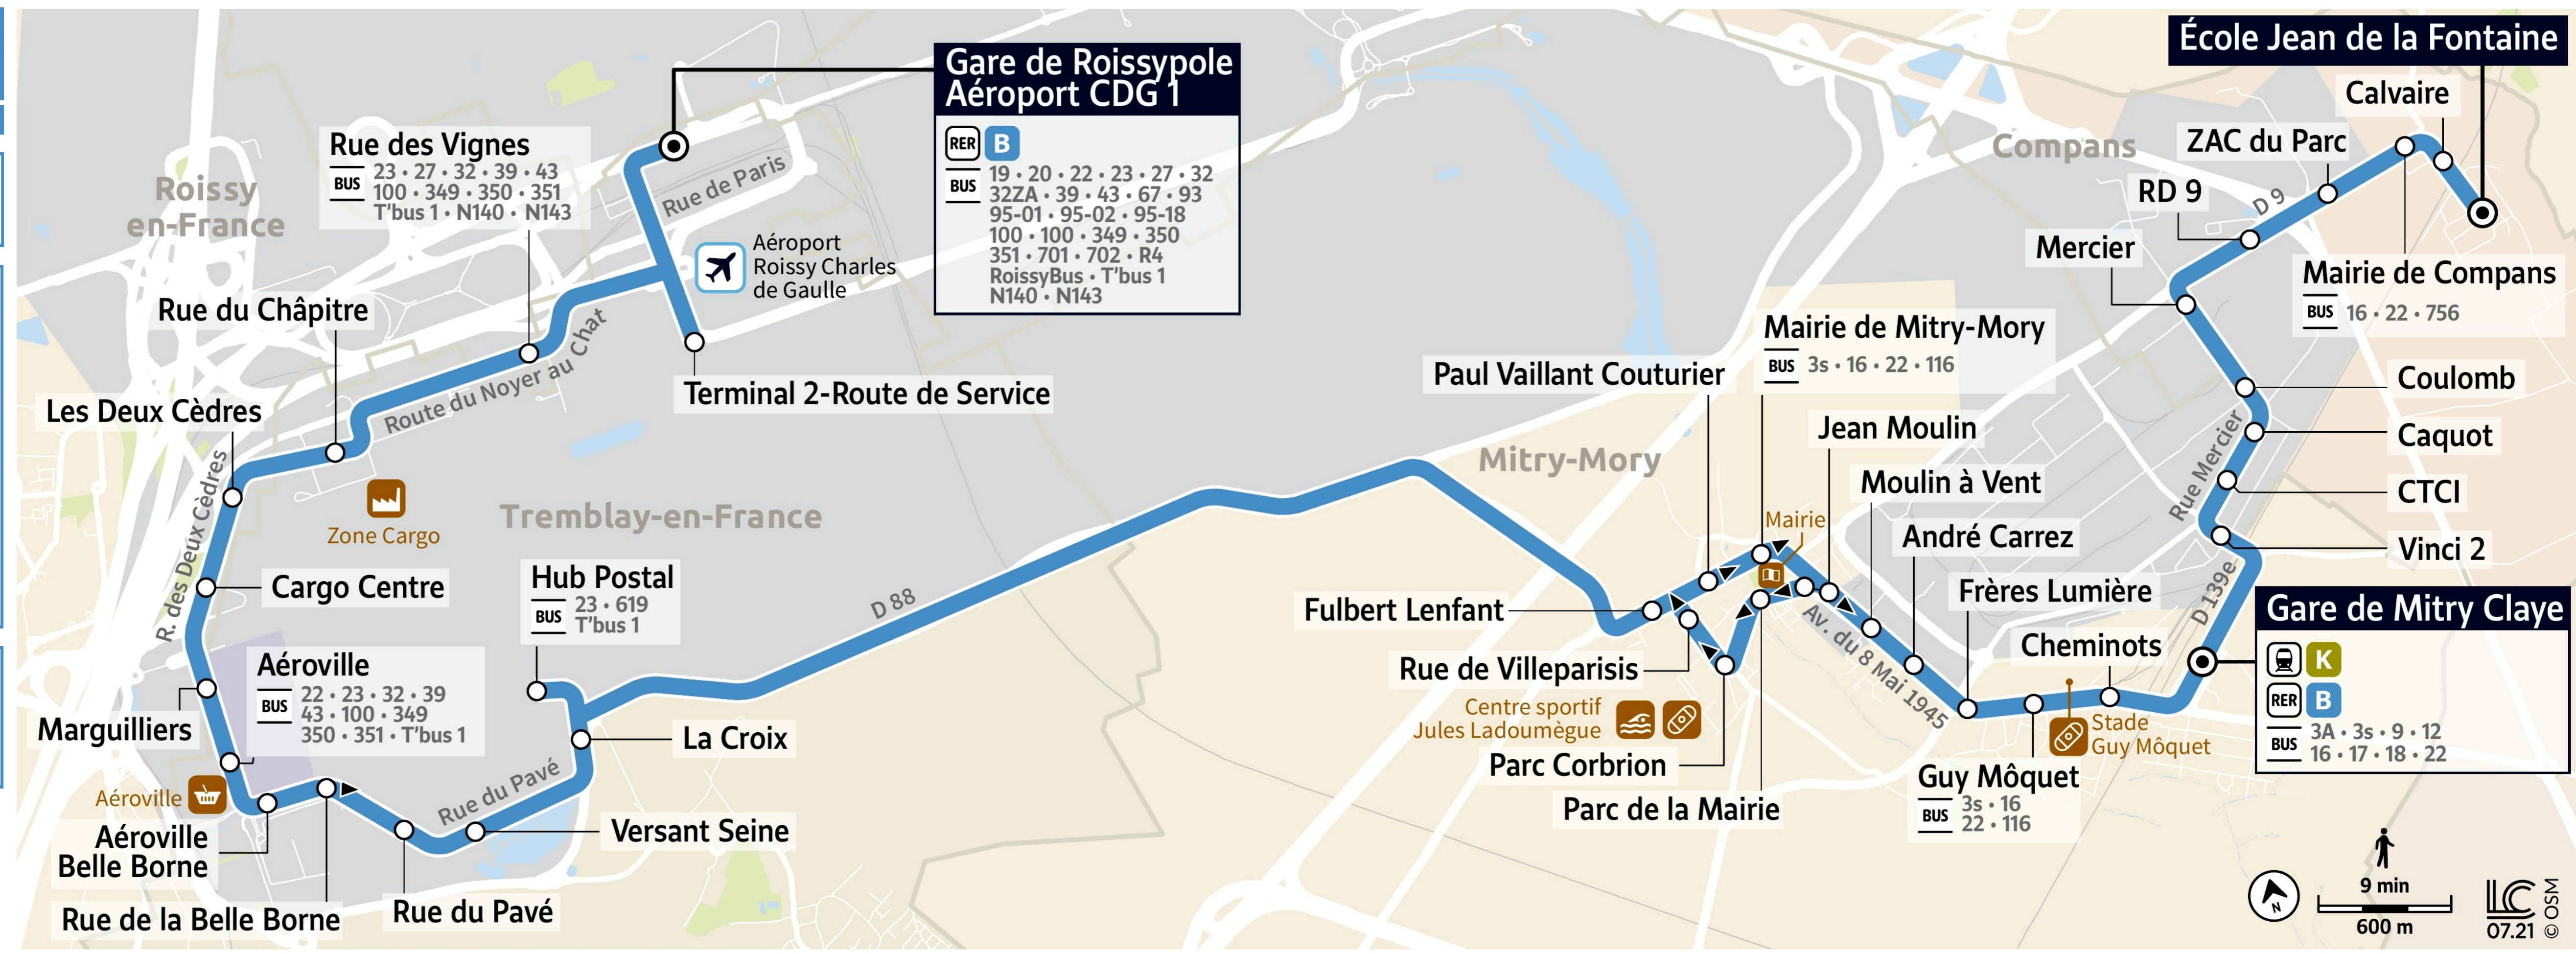

Paris Bus 24 line for Charles de Gaulle Airport

Gare de Roissypole Airport CDG 1 to Gare de Mitry Claye and Ecole Jean de la Fontaine bus route map with stops and transport connections

Via - EUtouring.com
Reproduced with Permission
helping you discover more of Paris

BUS **24**

Paris Public Transport

Paris Transport Systems

1. Related transport maps
2. Paris Metro Maps
   - RER train lines
   - Paris buses
   - Tramway lines
   - CDG Airport shuttle services
   - Orly Airport shuttle services

EUtouring.com
discovering more of Paris France

Gare de Roissypole Aéroport CDG 1

RER B

BUS 19 · 20 · 22 · 23 · 27 · 32
322A · 39 · 43 · 67 · 93
95-01 · 95-02 · 95-18
100 · 100 · 349 · 350
351 · 701 · 702 · R4
RoissyBus · T'bus 1
N140 · N143

Rue des Vignes

BUS 23 · 27 · 32 · 39 · 43
100 · 349 · 350 · 351
T'bus 1 · N140 · N143

Aéroville

BUS 22 · 23 · 32 · 39
43 · 100 · 349
350 · 351 · T'bus 1

Gare de Mitry Claye

RER K

RER B

BUS 3A · 3s · 9 · 12
16 · 17 · 18 · 22

ZONE 5

ZONE 5

9 min
600 m

07.21 ©