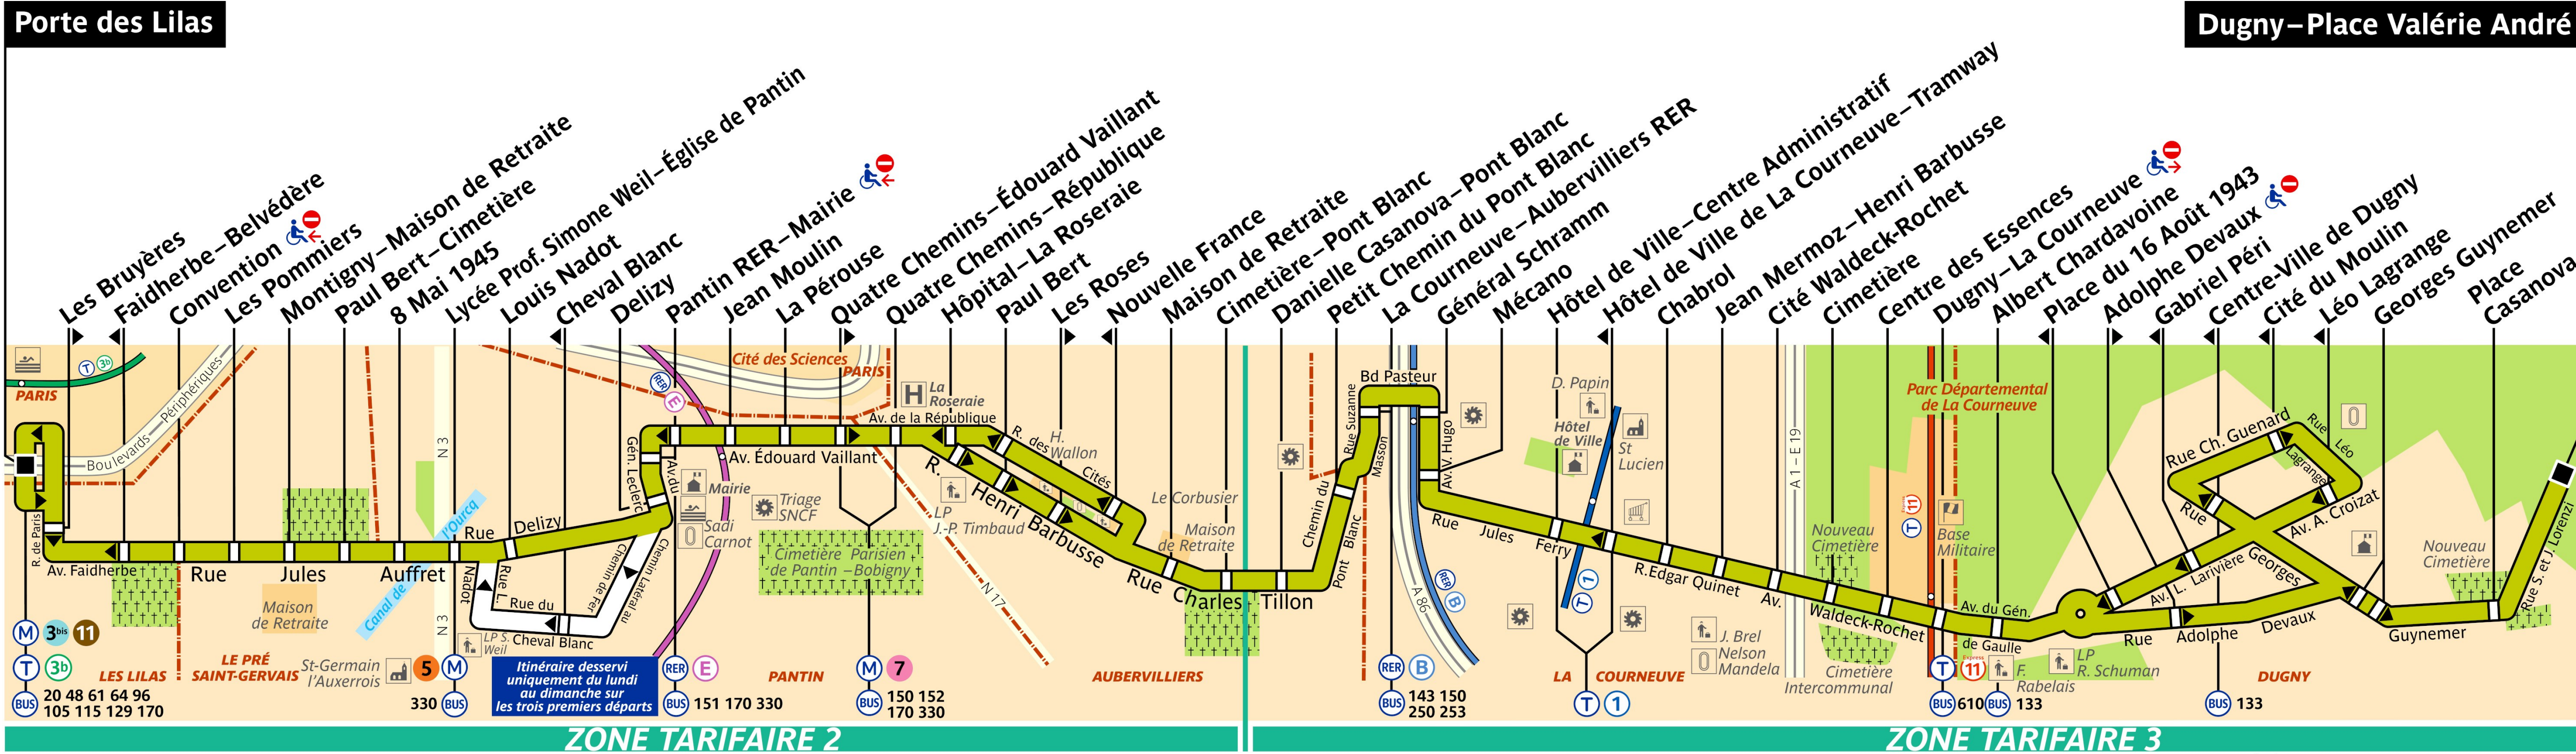

RATP Paris bus 249 map

From Porte des Lilas to Dugny Place Valerie Andre bus route map with stops and transport connections

Via - Eutouring.com

Reproduced with Permission

helping you discover more of Paris

Discovering more of Paris France

ZONE TARIFAIRE 2

ZONE TARIFAIRE 3