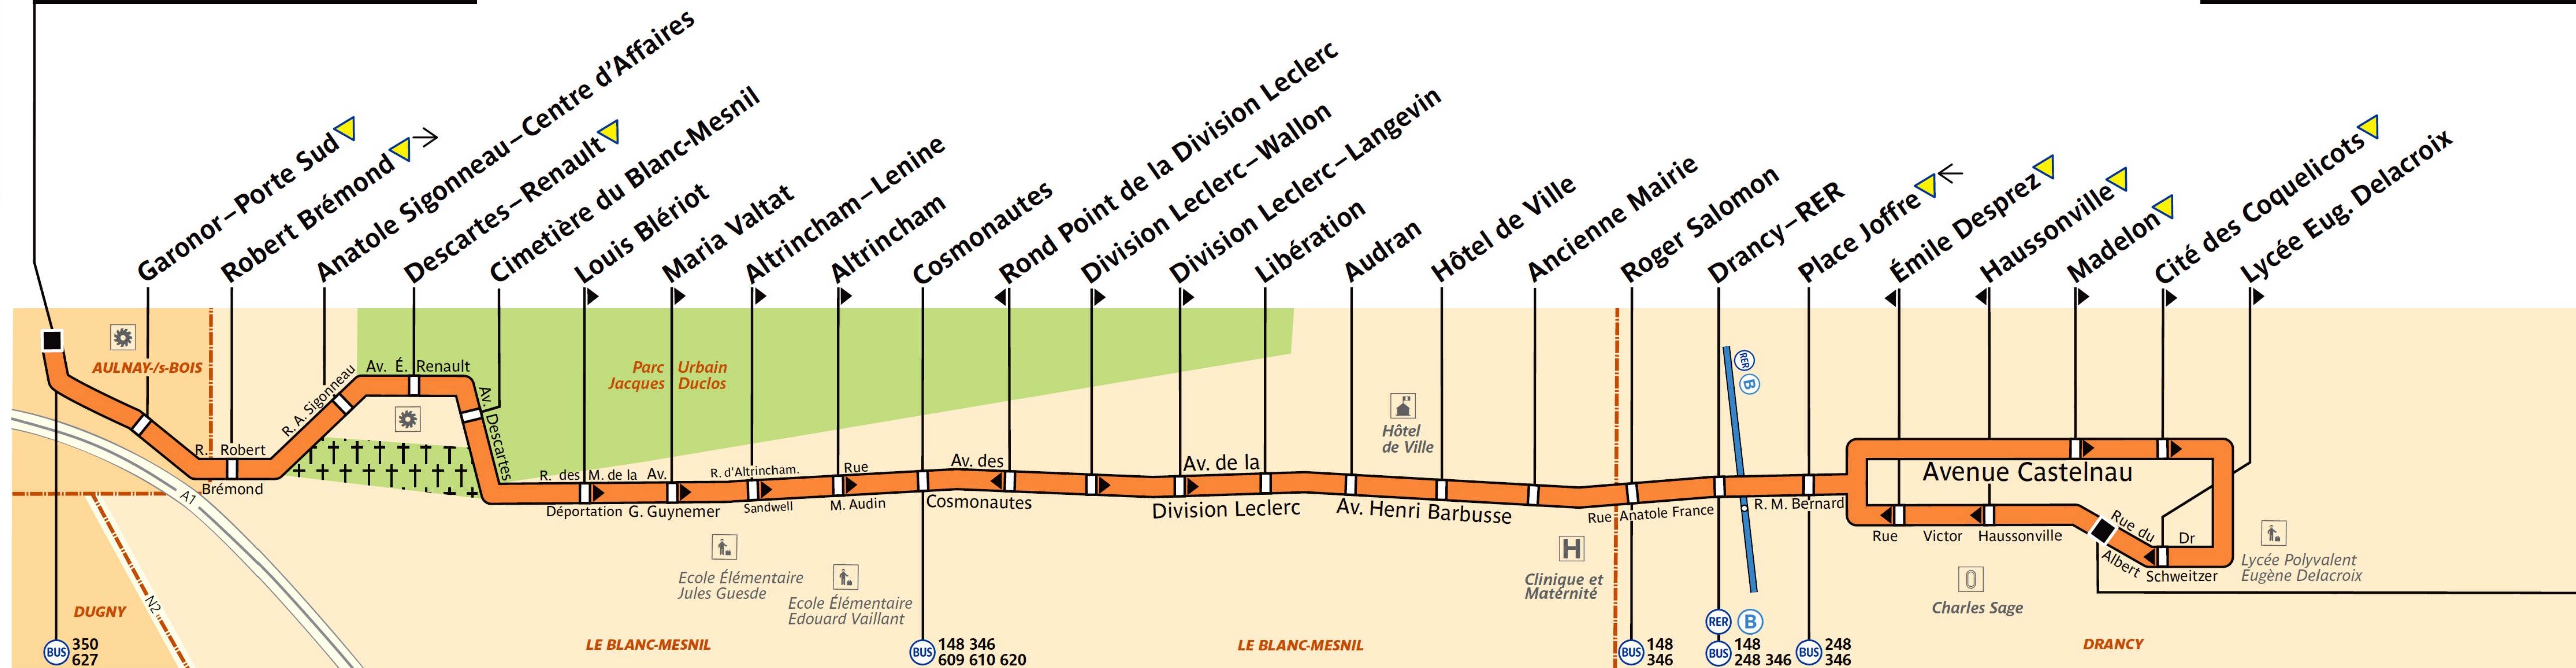

247

RATP Paris Bus 247

Via - EUtouring.com
Reproduced with Permission

Arrêt non accessible
aux UFR

Aulnay-sous-Bois–Garonor ▼

Drancy–Stade Charles Sage

ZONE TARIFAIRE 3