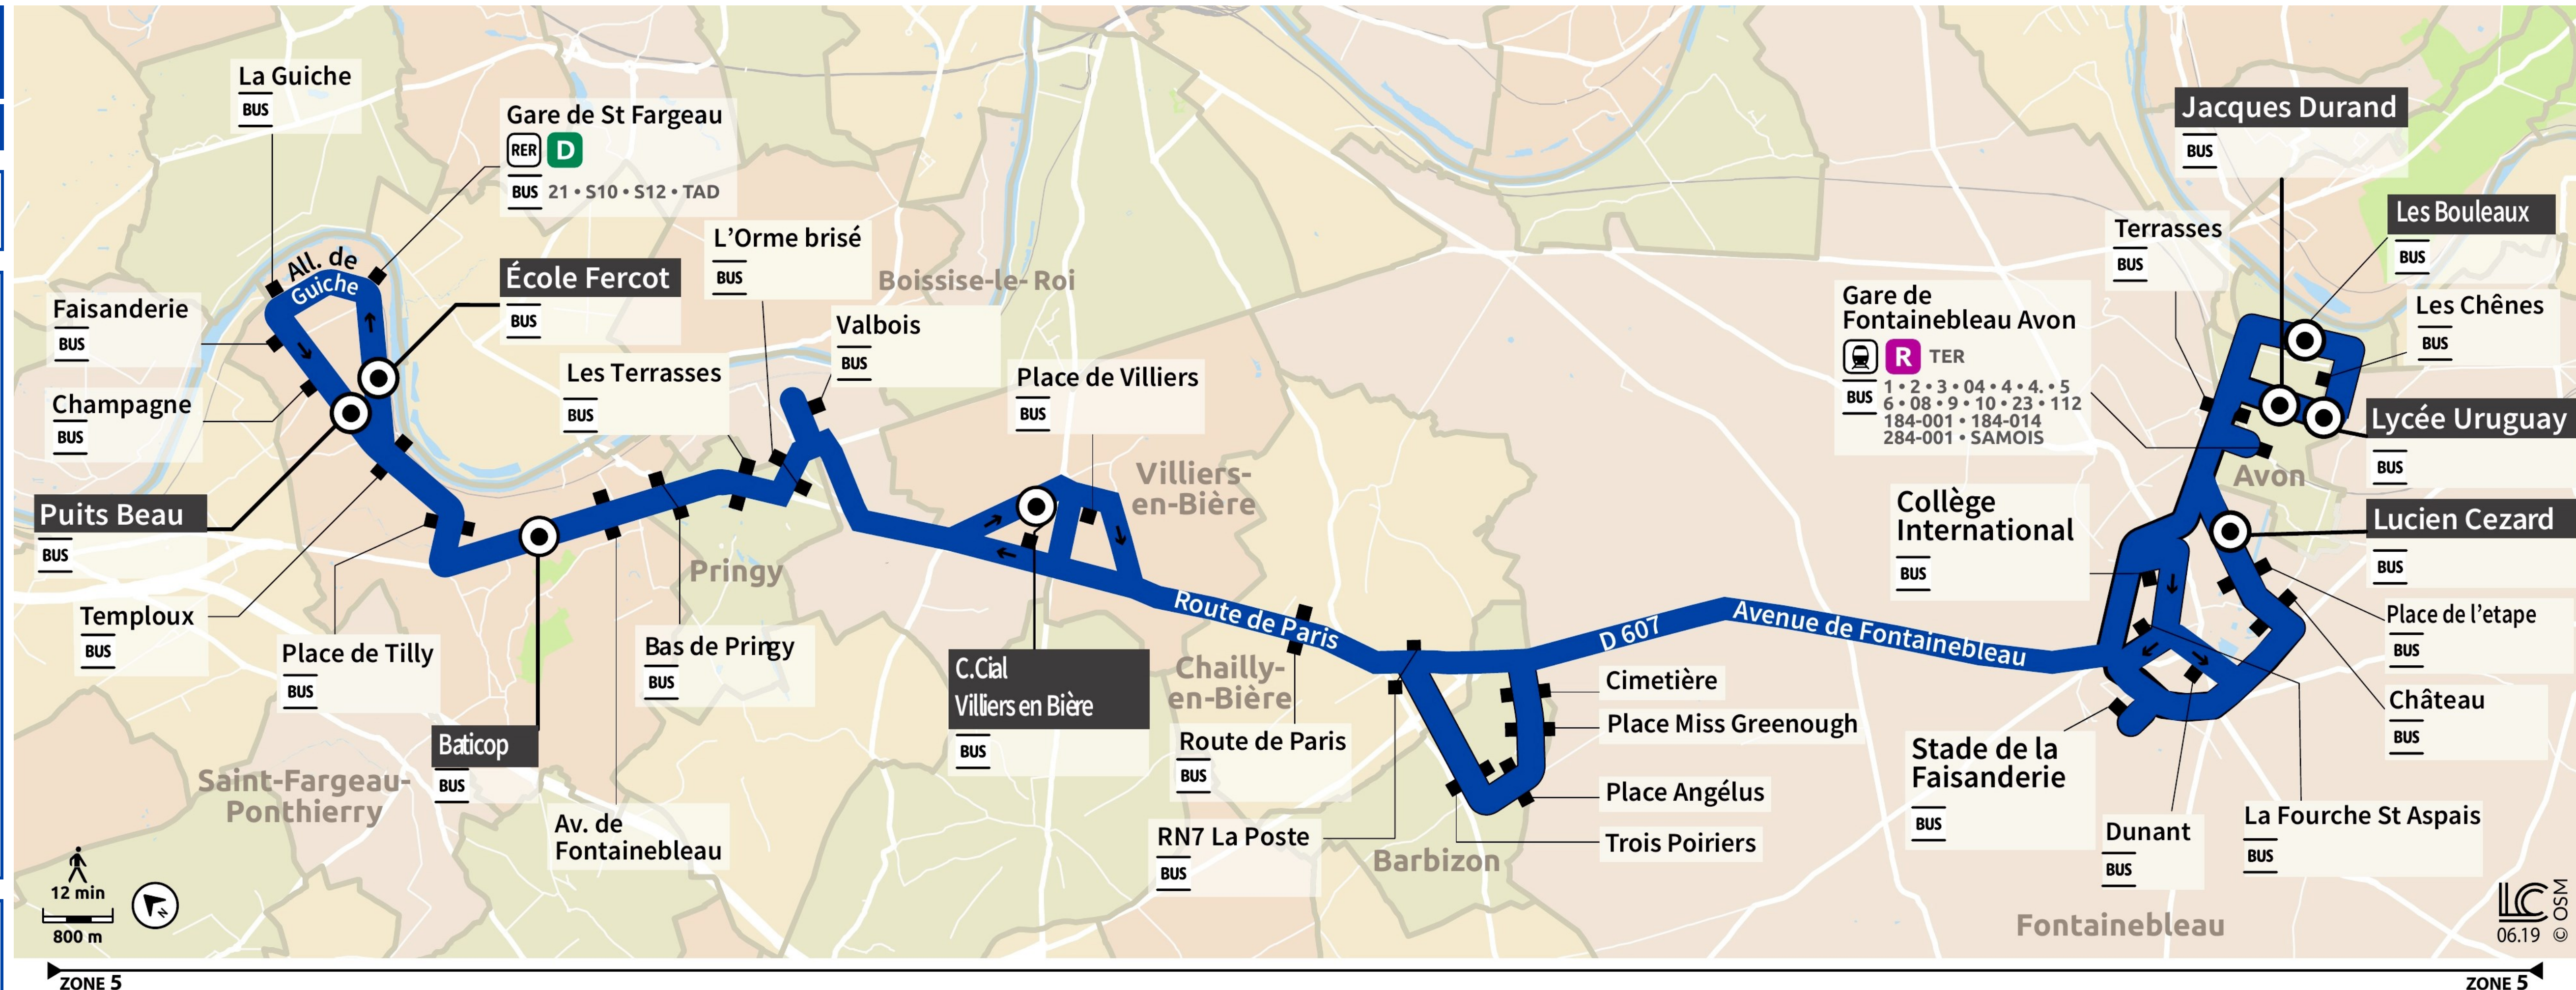

Paris bus 21 line Fontainebleau

Gare de Fontainebleau Avon to Gare de St Fargeau bus route map with stops and transport connections

Via - EUtouring.com
Reproduced with Permission

helping you discover more of Paris

BUS

21

Paris Public Transport

[Paris Transport Systems](#)

[Related transport maps](#)

- [Paris Metro Maps](#)
- [RER train lines](#)
- [Paris buses](#)
- [Paris night buses](#)
- [Tramway lines](#)
- [Batobus river bus](#)
- [Velib bike hire](#)
- [CDG Airport shuttle services](#)
- [Orly Airport shuttle services](#)

Via - EUtouring.com

discovering more of Paris France

LLC OSM
06.19 ©