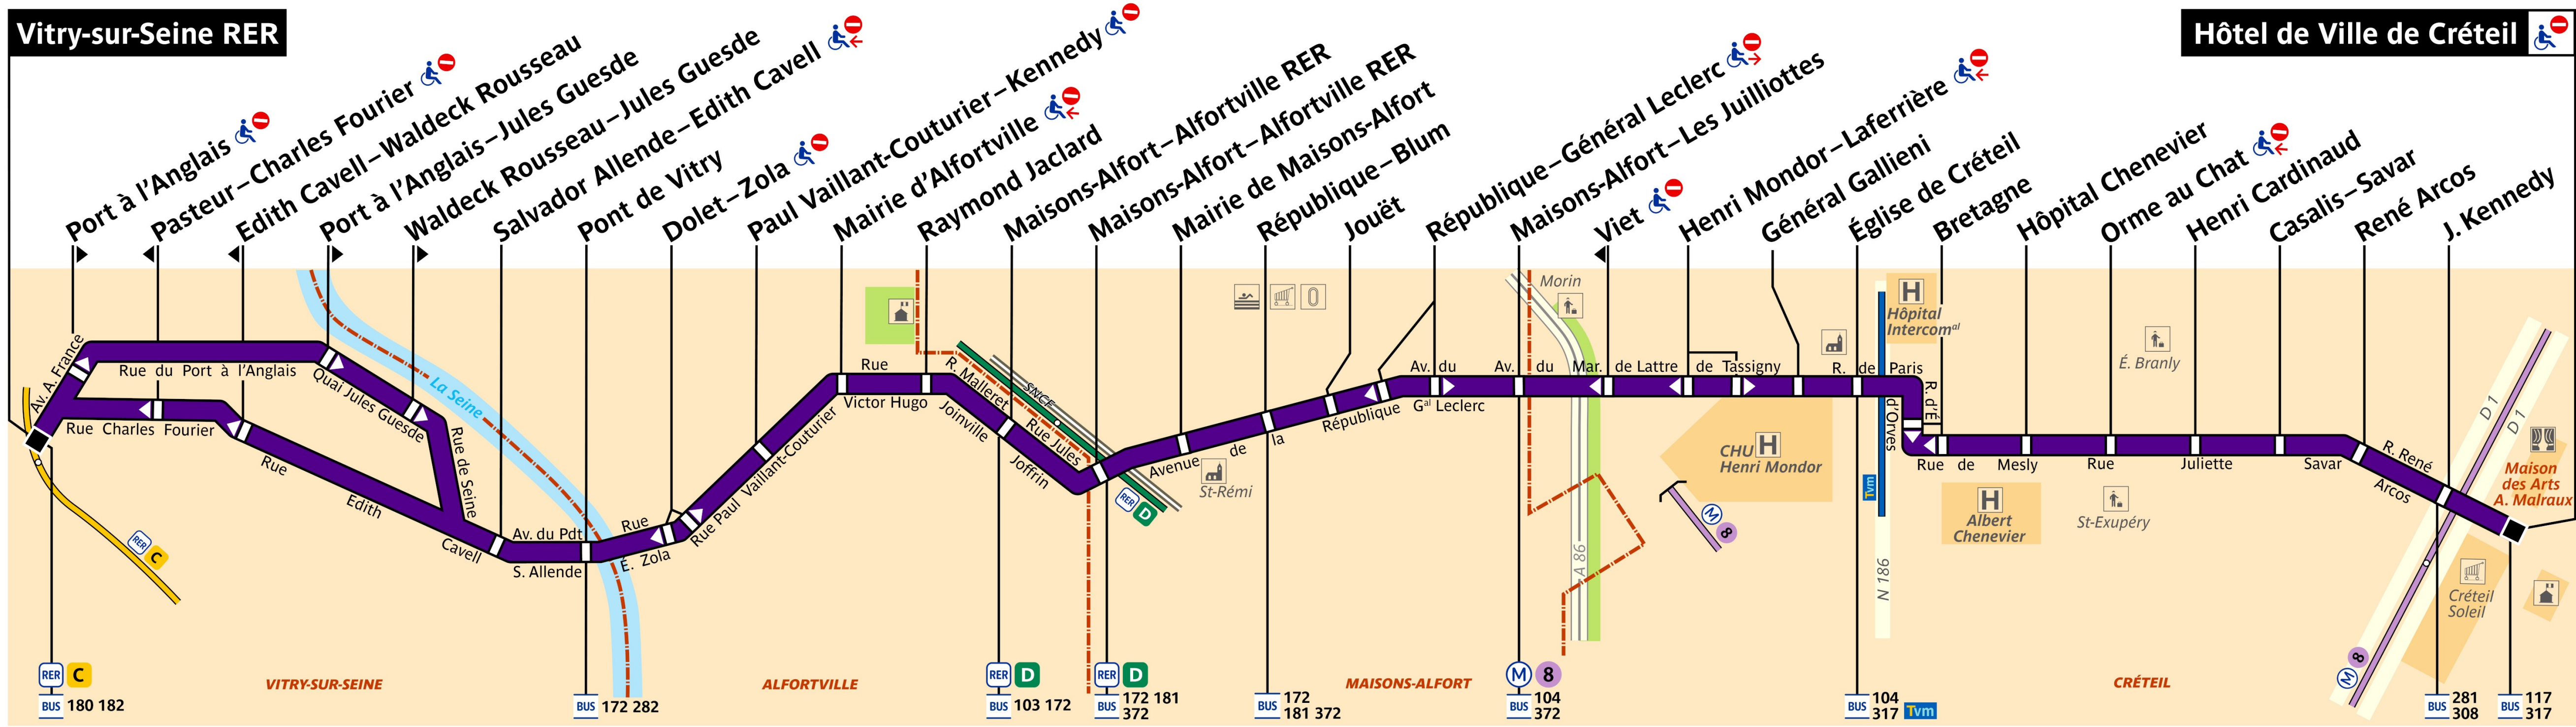

# RATP Paris bus 217 map

From Vitry-sur-Seine RER to Hotel de Ville de Creteil bus route map with stops and transport connections

Via - [EUtouring.com](http://EUtouring.com)  
 Reproduced with Permission  
 helping you discover more of Paris

**BUS** **217**

Paris Public Transport

Paris Transport Systems

- Related transport maps
- Paris Metro Maps
  - RER train lines
  - Paris buses
  - Tramway lines
  - CDG Airport shuttle services
  - Orly Airport shuttle services

**EUtouring.com**  
 Discovering more of Paris France

**ZONE TARIFAIRE 3**