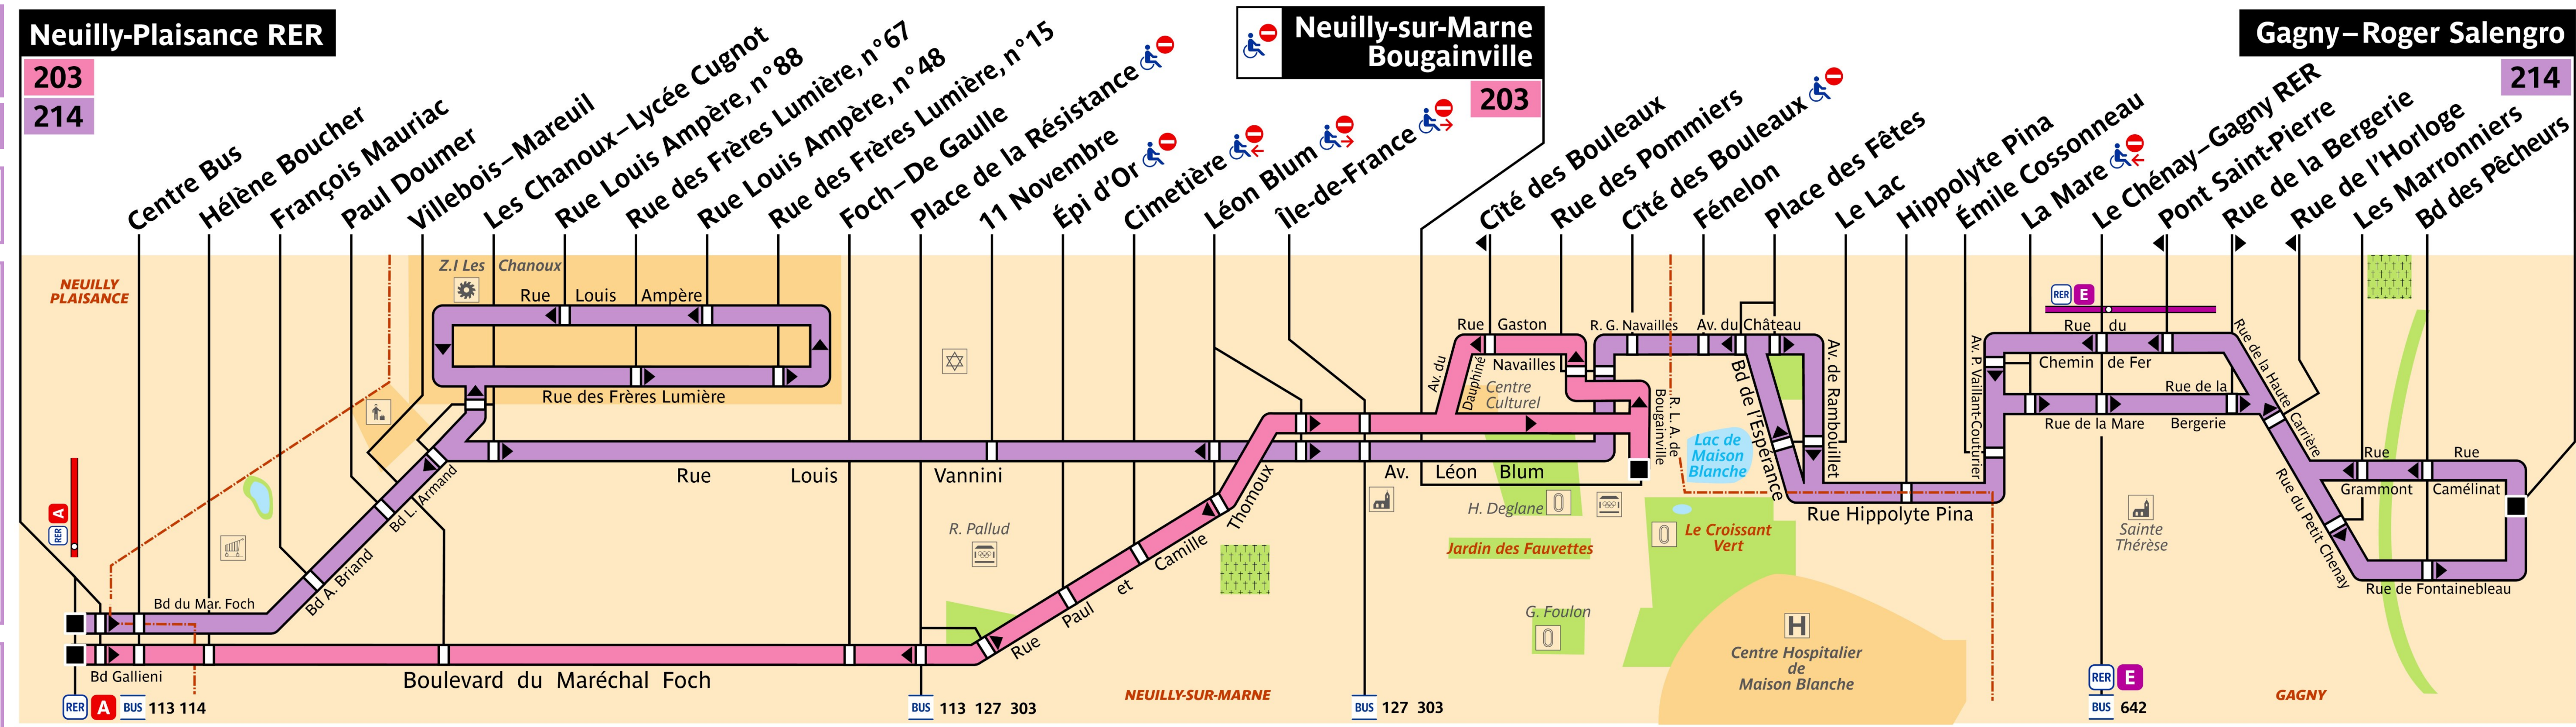

RATP Paris bus 214 map

From Neuilly-Plaisance RER to Gagny Roger Salengro bus route map with stops and transport connections

Via - EUtouring.com
Reproduced with Permission
helping you discover more of Paris

BUS **214**
Paris Public Transport

Paris Transport Systems

Related transport maps

- Paris Metro Maps
- RER train lines
- Paris buses
- Tramway lines
- CDG Airport shuttle services
- Orly Airport shuttle services

EUtouring.com
Discovering more of Paris France

ZONE TARIFAIRE 4