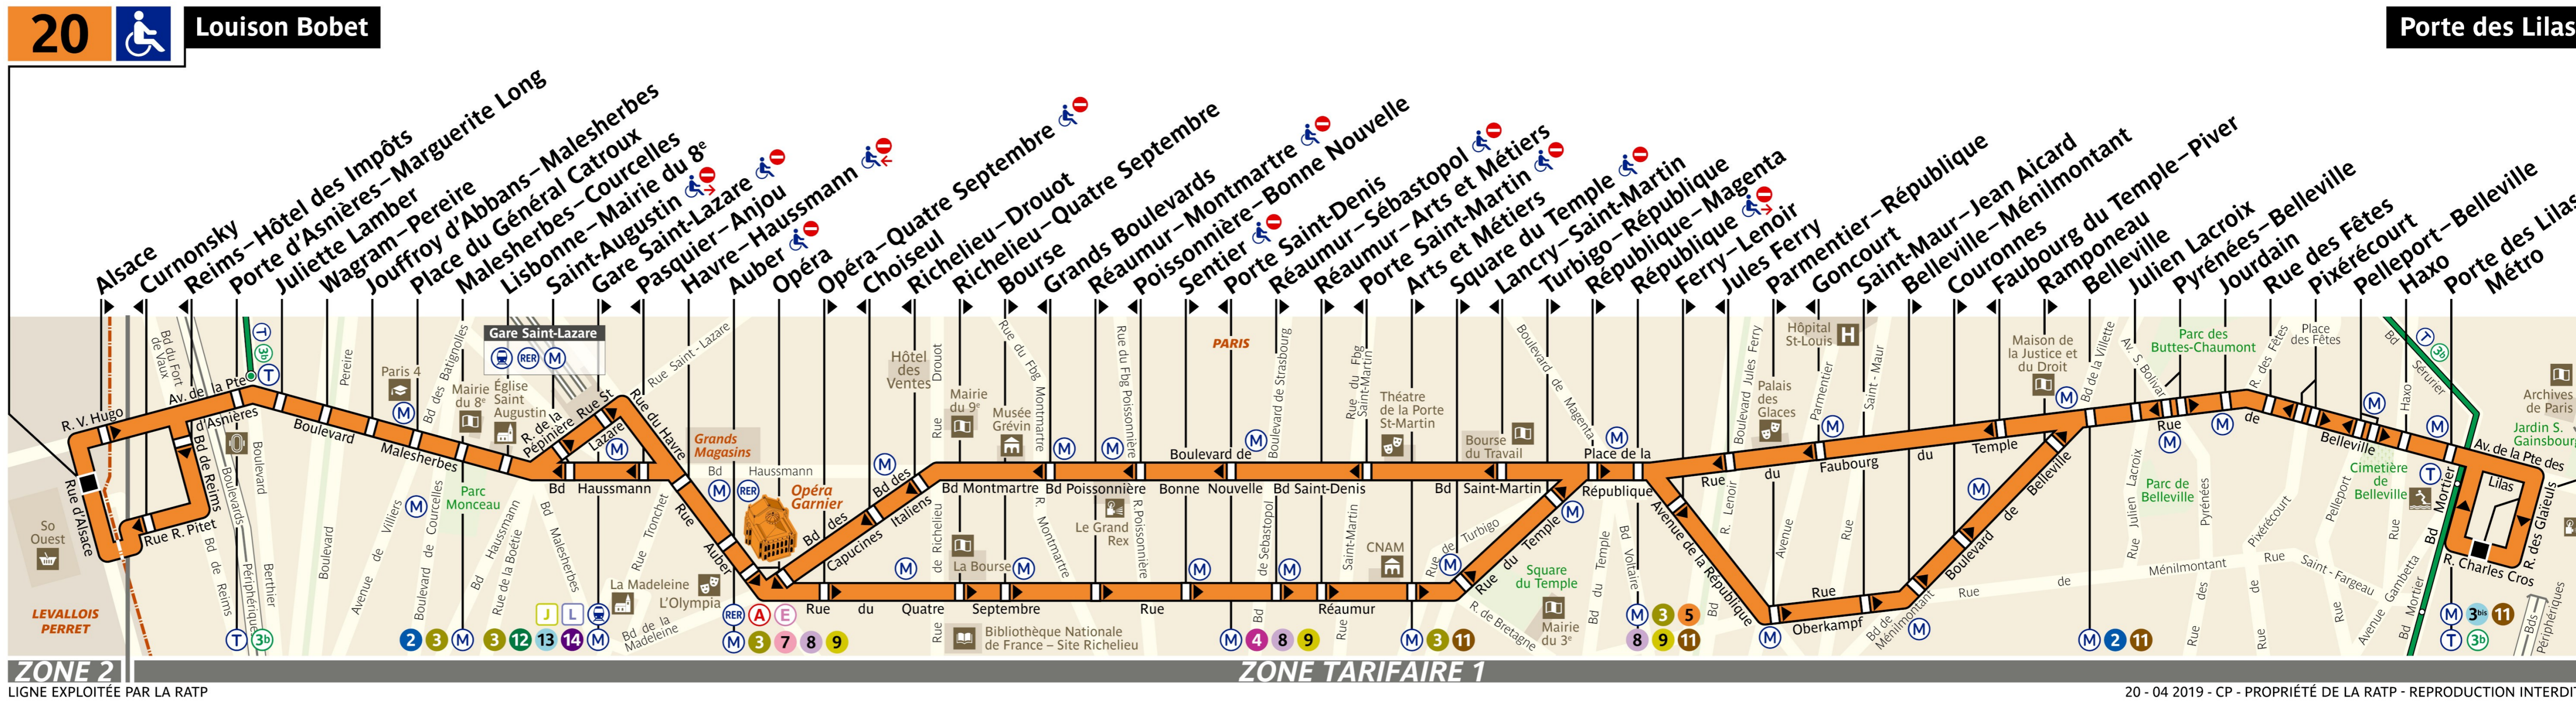

RATP Paris bus 20 line

Louison Bobet to Porte des Lilas bus route map with stops and transport connections

Via - EUtouring.com

Reproduced with Permission

helping you discover more of Paris

20

20

Louison Bobet

Porte des Lilas

Paris Public Transport

Paris Transport

Related transport maps

- Paris Metro Maps
- RER train lines
- Paris buses
- Tramway lines
- CDG Airport shuttle services
- Orly Airport shuttle services

EUtouring.com
discovering more of Paris France

ZONE 2

LIGNE EXPLOITÉE PAR LA RATP

ZONE TARIFAIRE 1

20 - 04 2019 - CP - PROPRIÉTÉ DE LA RATP - REPRODUCTION INTERDITE