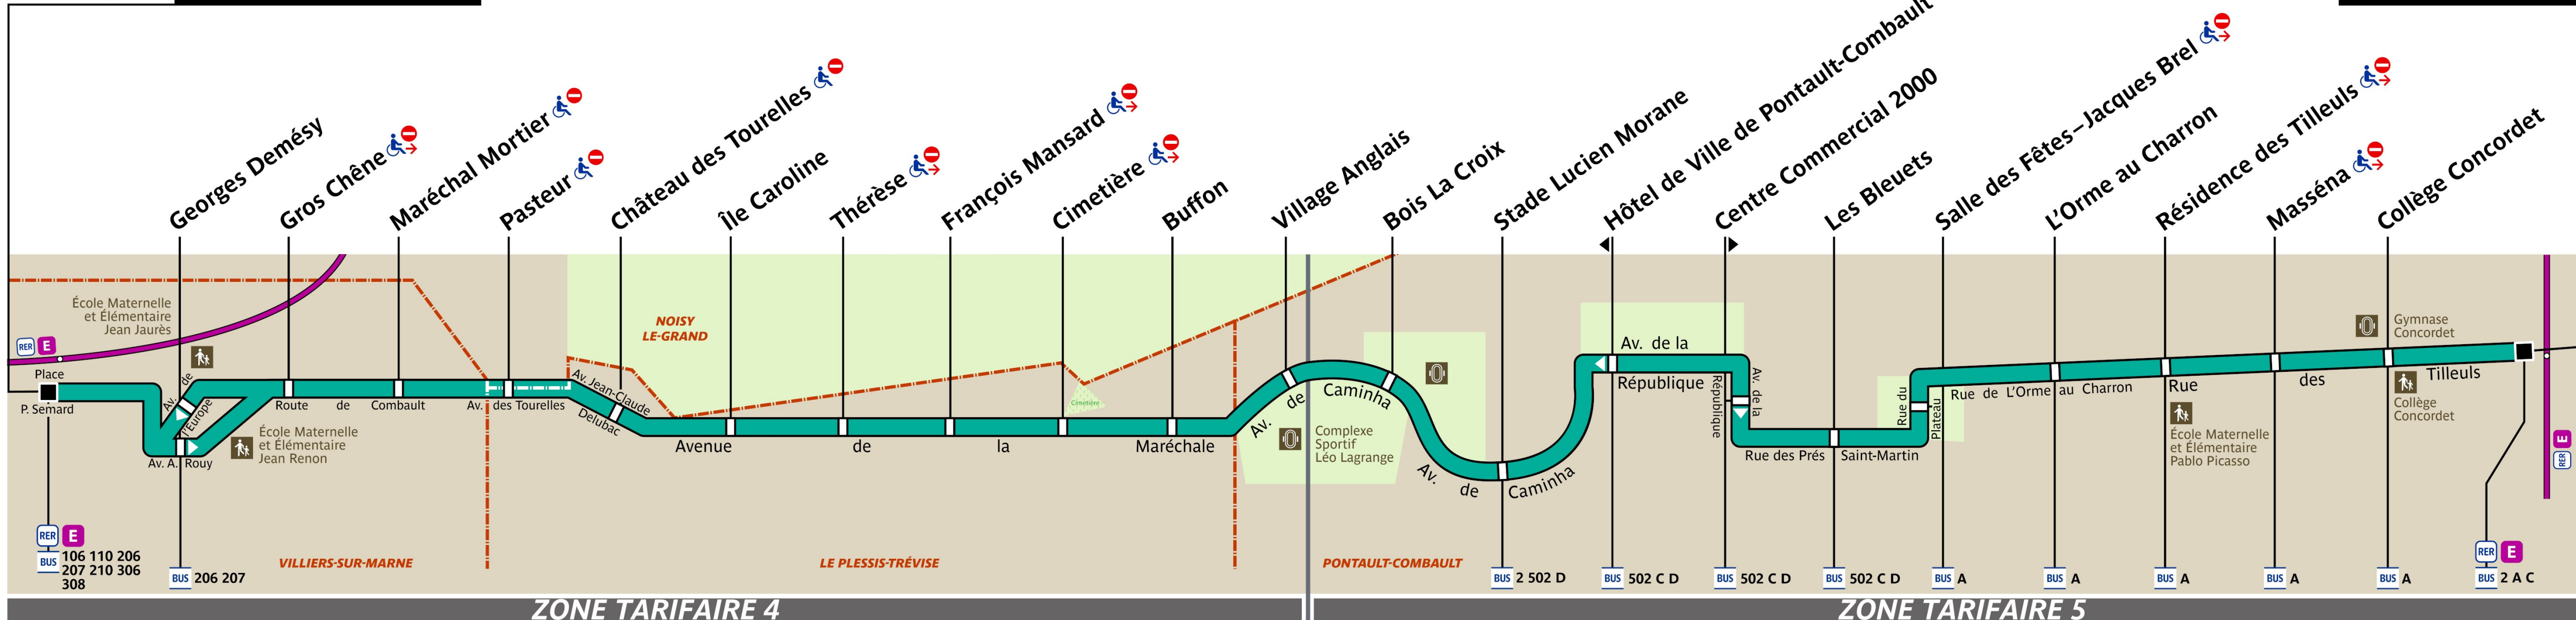

RATP Paris bus 209 map

From Vill-sur-Marne Les Plessis Trevisse RER to Pontault-Combault Place Beilstein bus route map with stops and transport connections

Via - EUtouring.com

Reproduced with Permission

helping you discover more of Paris

BUS **209**

Paris Public Transport

Paris Transport Systems

Related transport maps

-  [Paris Metro Maps](#)
-  [RER train lines](#)
-  [Paris buses](#)
-  [Tramway lines](#)
-  [CDG Airport shuttle services](#)
-  [Orly Airport shuttle services](#)

EUtouring.com

Discovering more of Paris France

209  **Villiers-sur-Marne
Le Plessis – Trévisse RER**

**Pontault-Combault
Place de Beilstein**

LIGNE EXPLOITÉE PAR LA RATP

PLB • 209 • CML/IVD/IVM – AGT • PROPRIÉTÉ DE LA RATP • REPRODUCTION INTERDITE • 01.2022