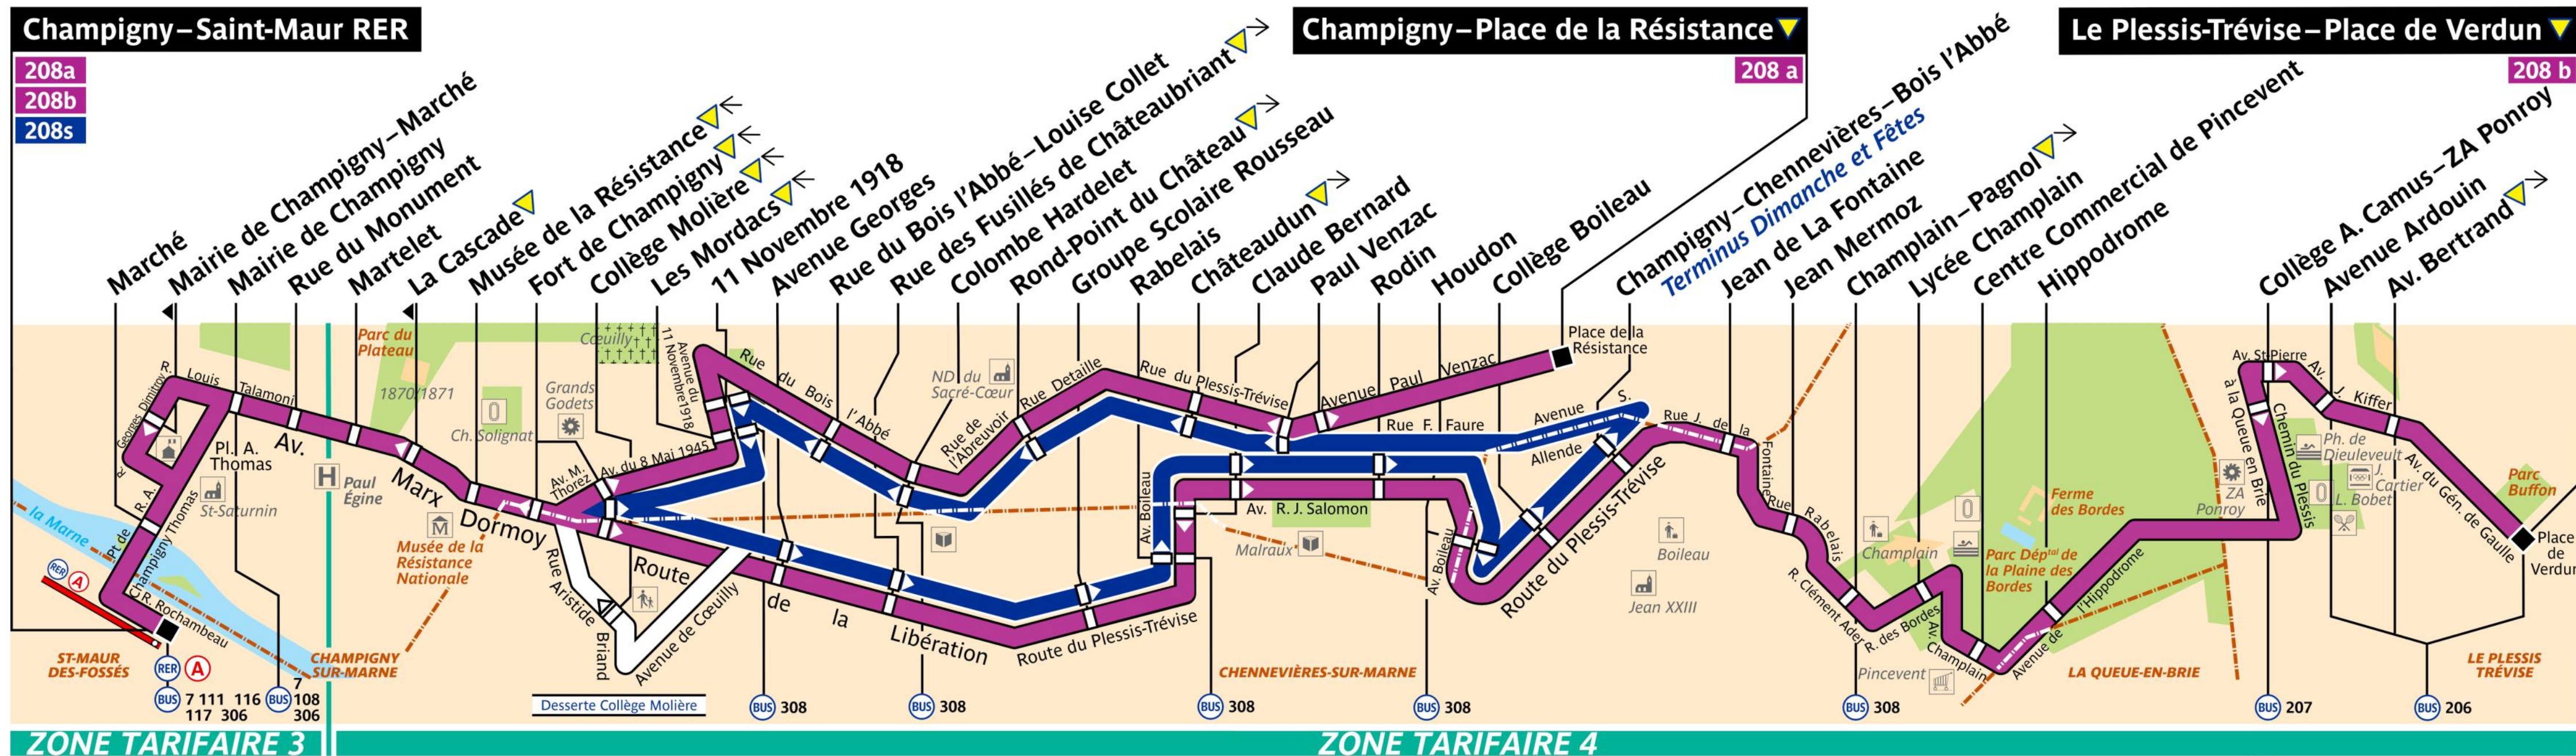

RATP Paris bus 208 s map

Champigny Chennevieres Bois l'Abbe circuit bus route map with stops and transport connections

Via - EUtouring.com

Reproduced with Permission

helping you discover more of Paris

BUS **208 s**
Paris Public Transport

Paris Transport Systems

Related transport maps

-  Paris Metro Maps
-  RER train lines
-  Paris buses
-  Tramway lines
-  CDG Airport shuttle services
-  Orly Airport shuttle services

EUtouring.com

Discovering more of Paris France