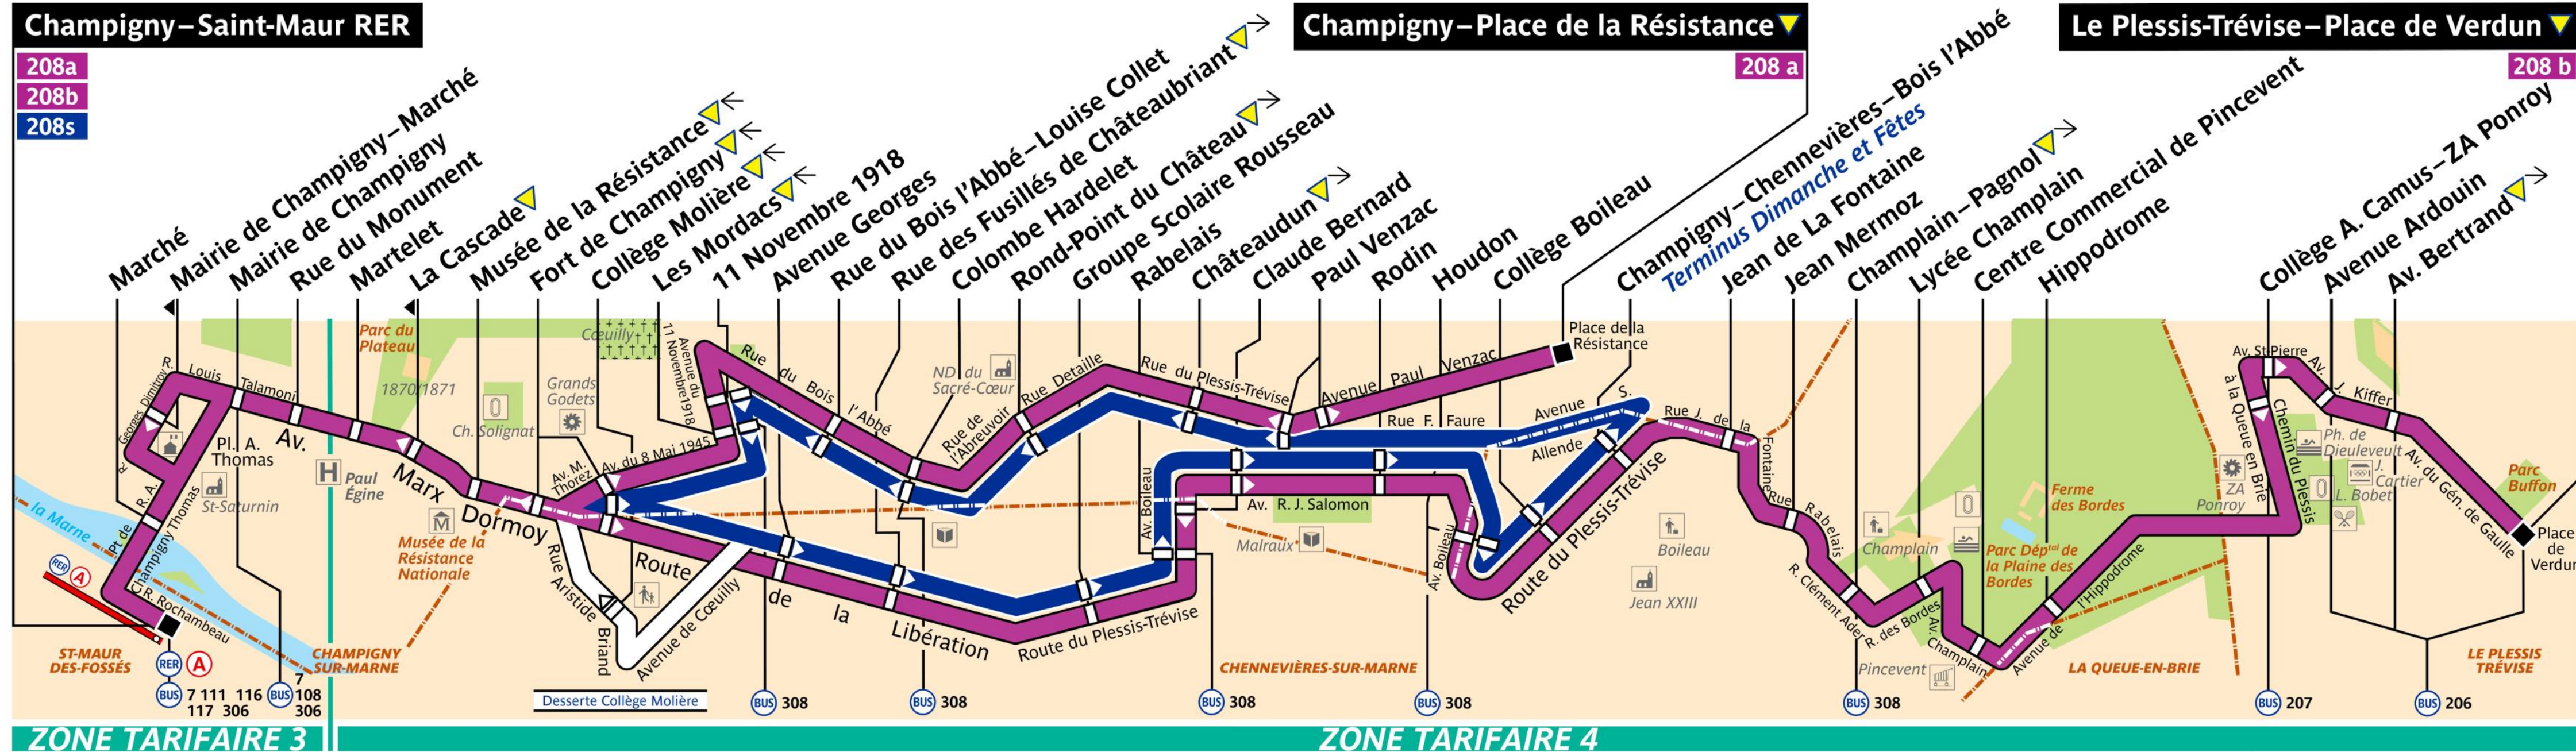

RATP Paris bus 208 b map

Champigny Saint-Maur RER to Le Plessis-Trevisse Place de Verdun route map with stops and transport connections

Via - EUtouring.com
Reproduced with Permission

helping you discover more of Paris

BUS **208 b**
Paris Public Transport

[Paris Transport Systems](#)

Related transport maps

-  [Paris Metro Maps](#)
-  [RER train lines](#)
-  [Paris buses](#)
-  [Tramway lines](#)
-  [CDG Airport shuttle services](#)
-  [Orly Airport shuttle services](#)

EUtouring.com

Discovering more of Paris France

208 abs - RATP / CML / AGENCE CARTO - PLB 03.2018 - AL - PROPRIÉTÉ DE LA RATP - REPRODUCTION INTERDITE