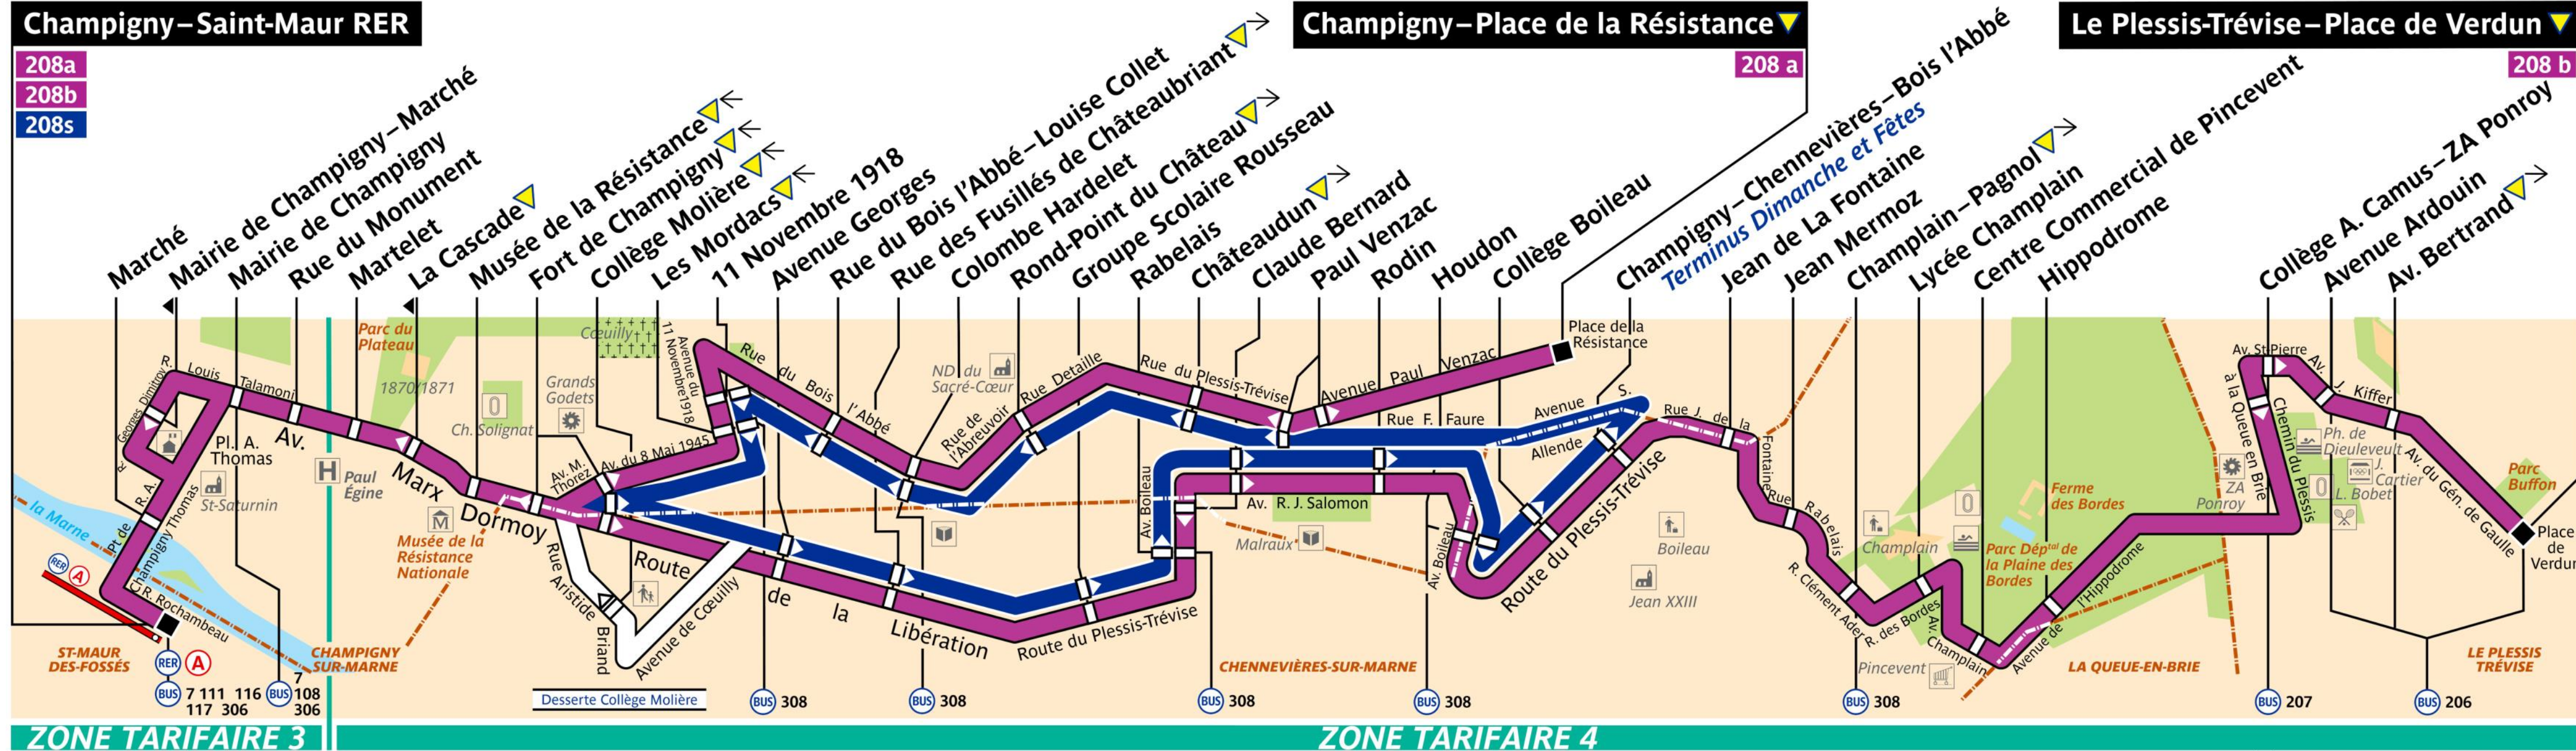

RATP Paris bus 208 a map

Champigny Saint-Maur RER to Champigny Place de la Résistance bus route map with stops and transport connections

Via - EUtouring.com
Reproduced with Permission

helping you discover more of Paris

BUS **208 a**
Paris Public Transport

[Paris Transport Systems](#)

Related transport maps

- [Paris Metro Maps](#)
- [RER train lines](#)
- [Paris buses](#)
- [Tramway lines](#)
- [CDG Airport shuttle services](#)
- [Orly Airport shuttle services](#)

EUtouring.com

Discovering more of Paris France

208 abs - RATP / CML / AGENCE CARTO - PLB 03.2018 - AL - PROPRIÉTÉ DE LA RATP - REPRODUCTION INTERDITE