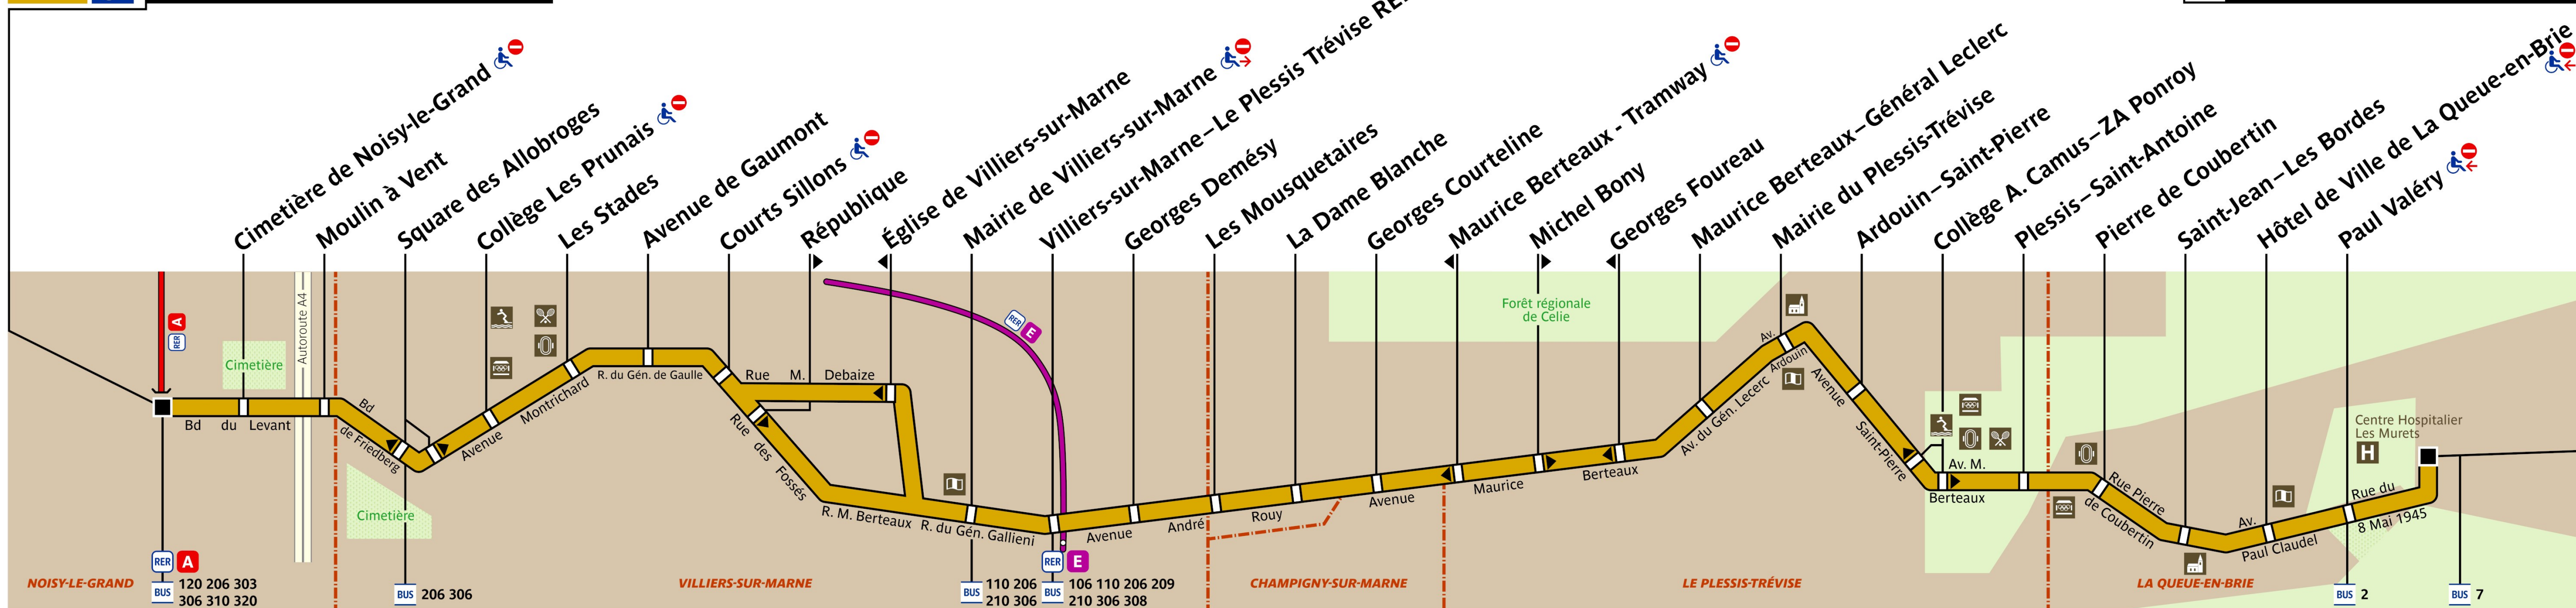

RATP Paris bus 207 map

From Noisy-le-Grand Mont d'Est RER to Hopital de La Queue-en-Brie bus route map with stops and transport connections

Via - EUtouring.com
Reproduced with Permission

helping you discover more of Paris

BUS **207**

Paris Public Transport

Paris Transport Systems

Related transport maps

- Paris Metro Maps
- RER train lines
- Paris buses
- Tramway lines
- CDG Airport shuttle services
- Orly Airport shuttle services

EUtouring.com

Discovering more of Paris France

207 **Noisy-le-Grand – Mont d'Est RER**

Hôpital de la Queue-en-Brie

LIGNE EXPLOITÉE PAR LA RATP

207 - 05 2021 - CP - PROPRIÉTÉ DE LA RATP - REPRODUCTION INTERDITE