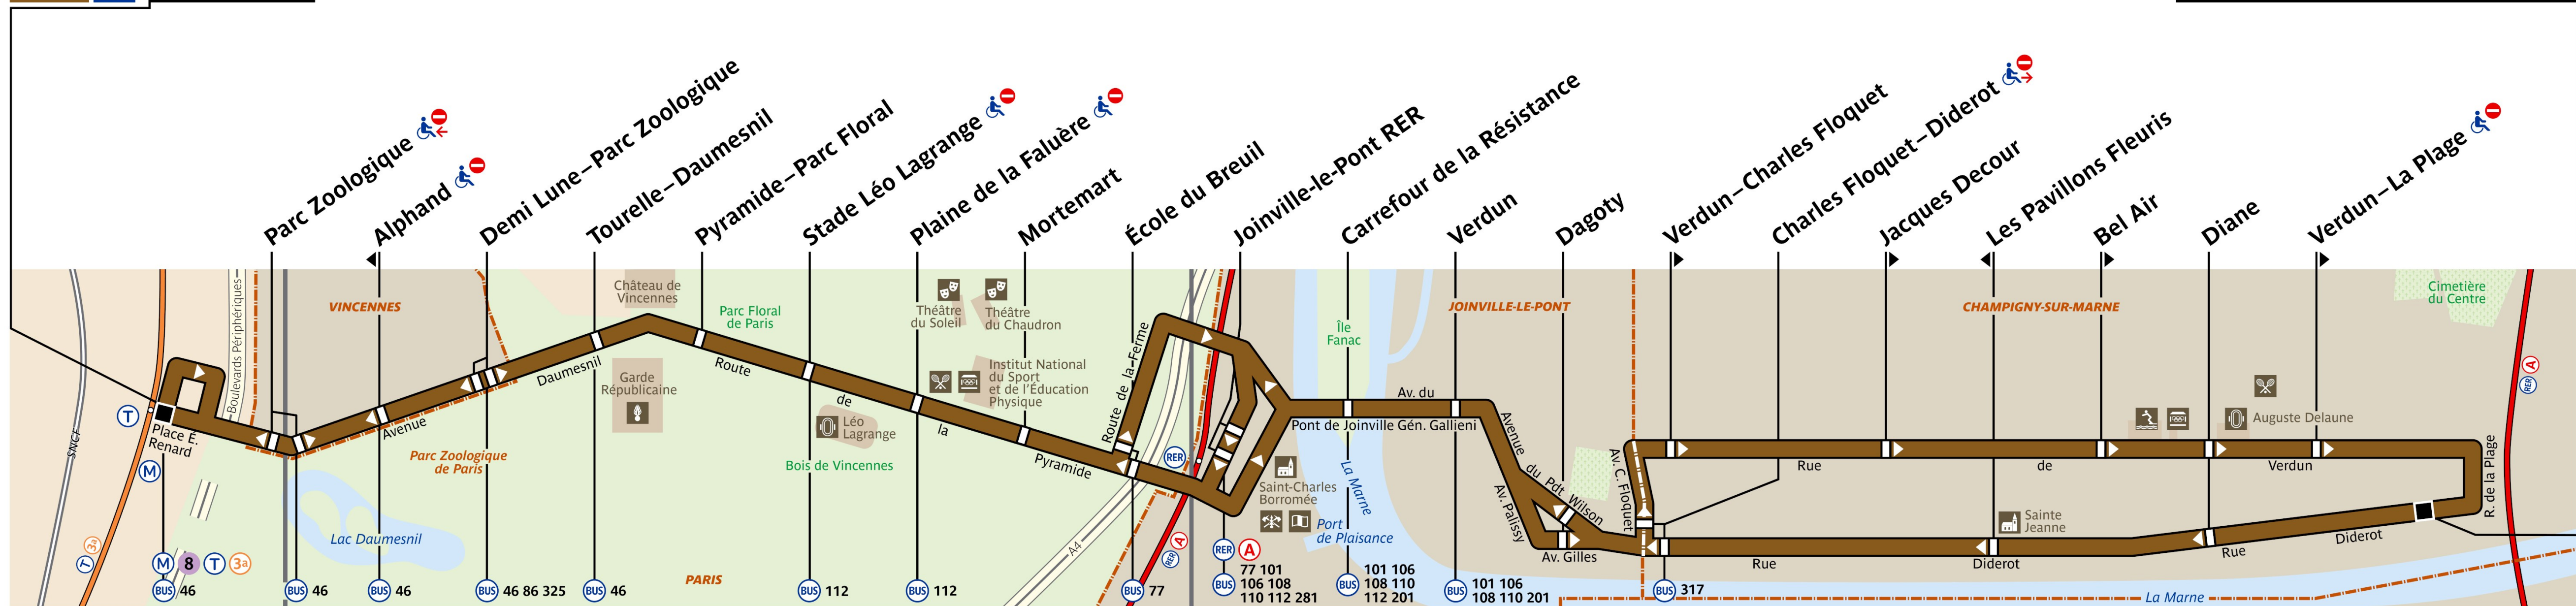

RATP Paris bus 201 map

From Porte Doree to Champigny Diderot La Plage bus route map with stops and transport connections

Via - EUtouring.com

Reproduced with Permission

helping you discover more of Paris

BUS **201**

Paris Public Transport

Paris Transport Systems

Related transport maps

- Paris Metro Maps
- RER train lines
- Paris buses
- Tramway lines
- CDG Airport shuttle services
- Orly Airport shuttle services

EUtouring.com

Discovering more of Paris France

201 **Porte Dorée**

Champigny – Diderot – La Plage

ZONE TARIFAIRE 1

ZONE TARIFAIRE 2 OU 3

ZONE TARIFAIRE 3

LIGNE EXPLOITÉE PAR LA RATP

201 - 04 2019 - CP - PROPRIÉTÉ DE LA RATP - REPRODUCTION INTERDITE