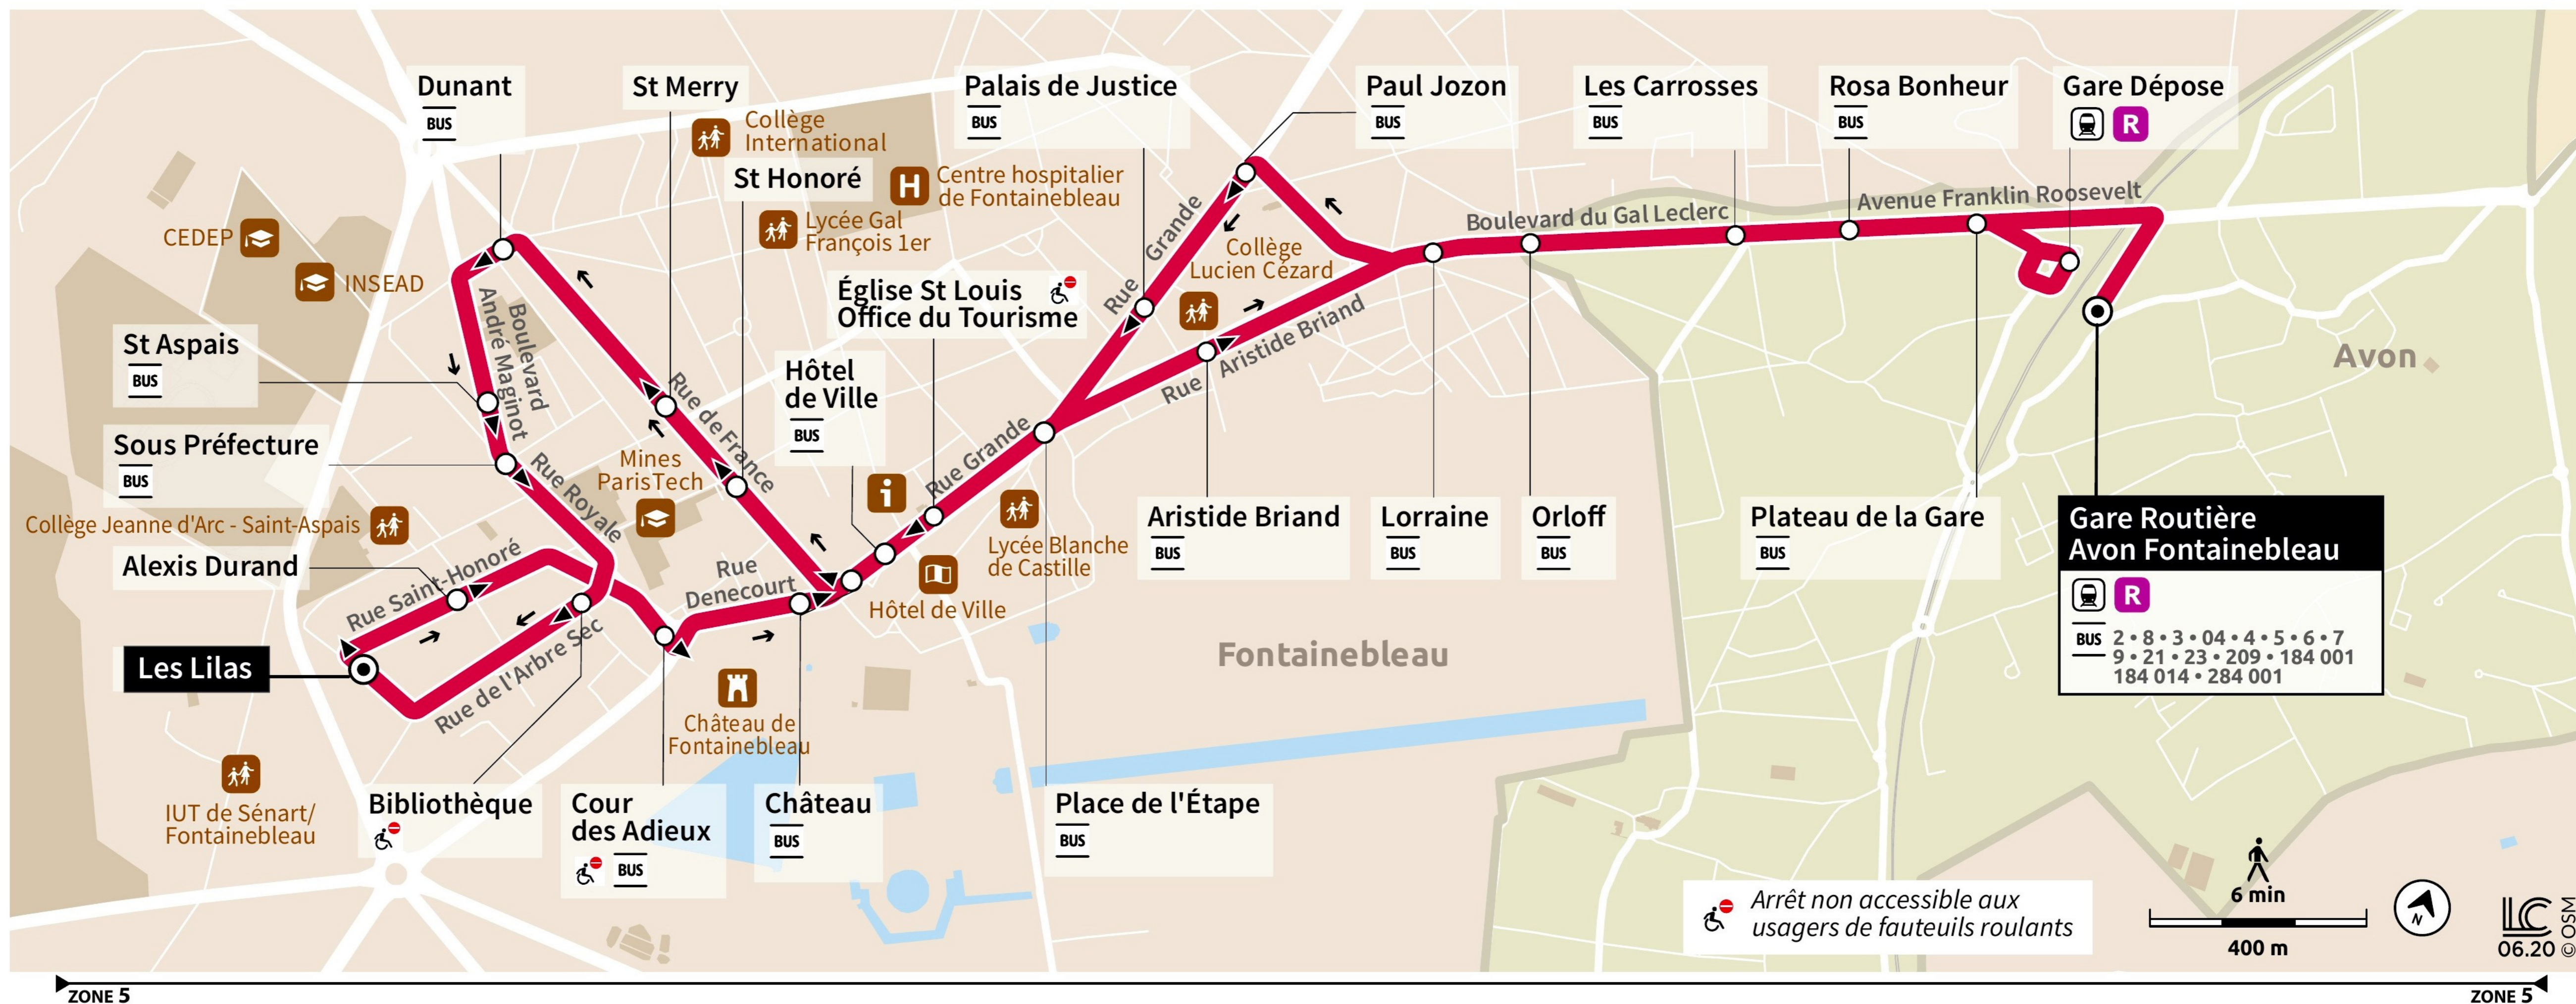

Paris bus 1 line Fontainebleau

Les Lilas to Gare Routiere Avon Fontainebleau bus route map with stops and transport connections

Via - EUtouring.com

Reproduced with Permission

helping you discover more of Paris

BUS

1

Paris Public Transport

Paris Transport Systems

Related transport maps

- Paris Metro Maps
- RER train lines
- Paris buses
- Paris night buses
- Tramway lines
- Batobus river bus
- Velib bike hire
- CDG Airport shuttle services
- Orly Airport shuttle services

Via - EUtouring.com

discovering more of Paris France

Gare Routiere Avon Fontainebleau

BUS 2 • 8 • 3 • 04 • 4 • 5 • 6 • 7
9 • 21 • 23 • 209 • 184 001
184 014 • 284 001

Arrêt non accessible aux usagers de fauteuils roulants