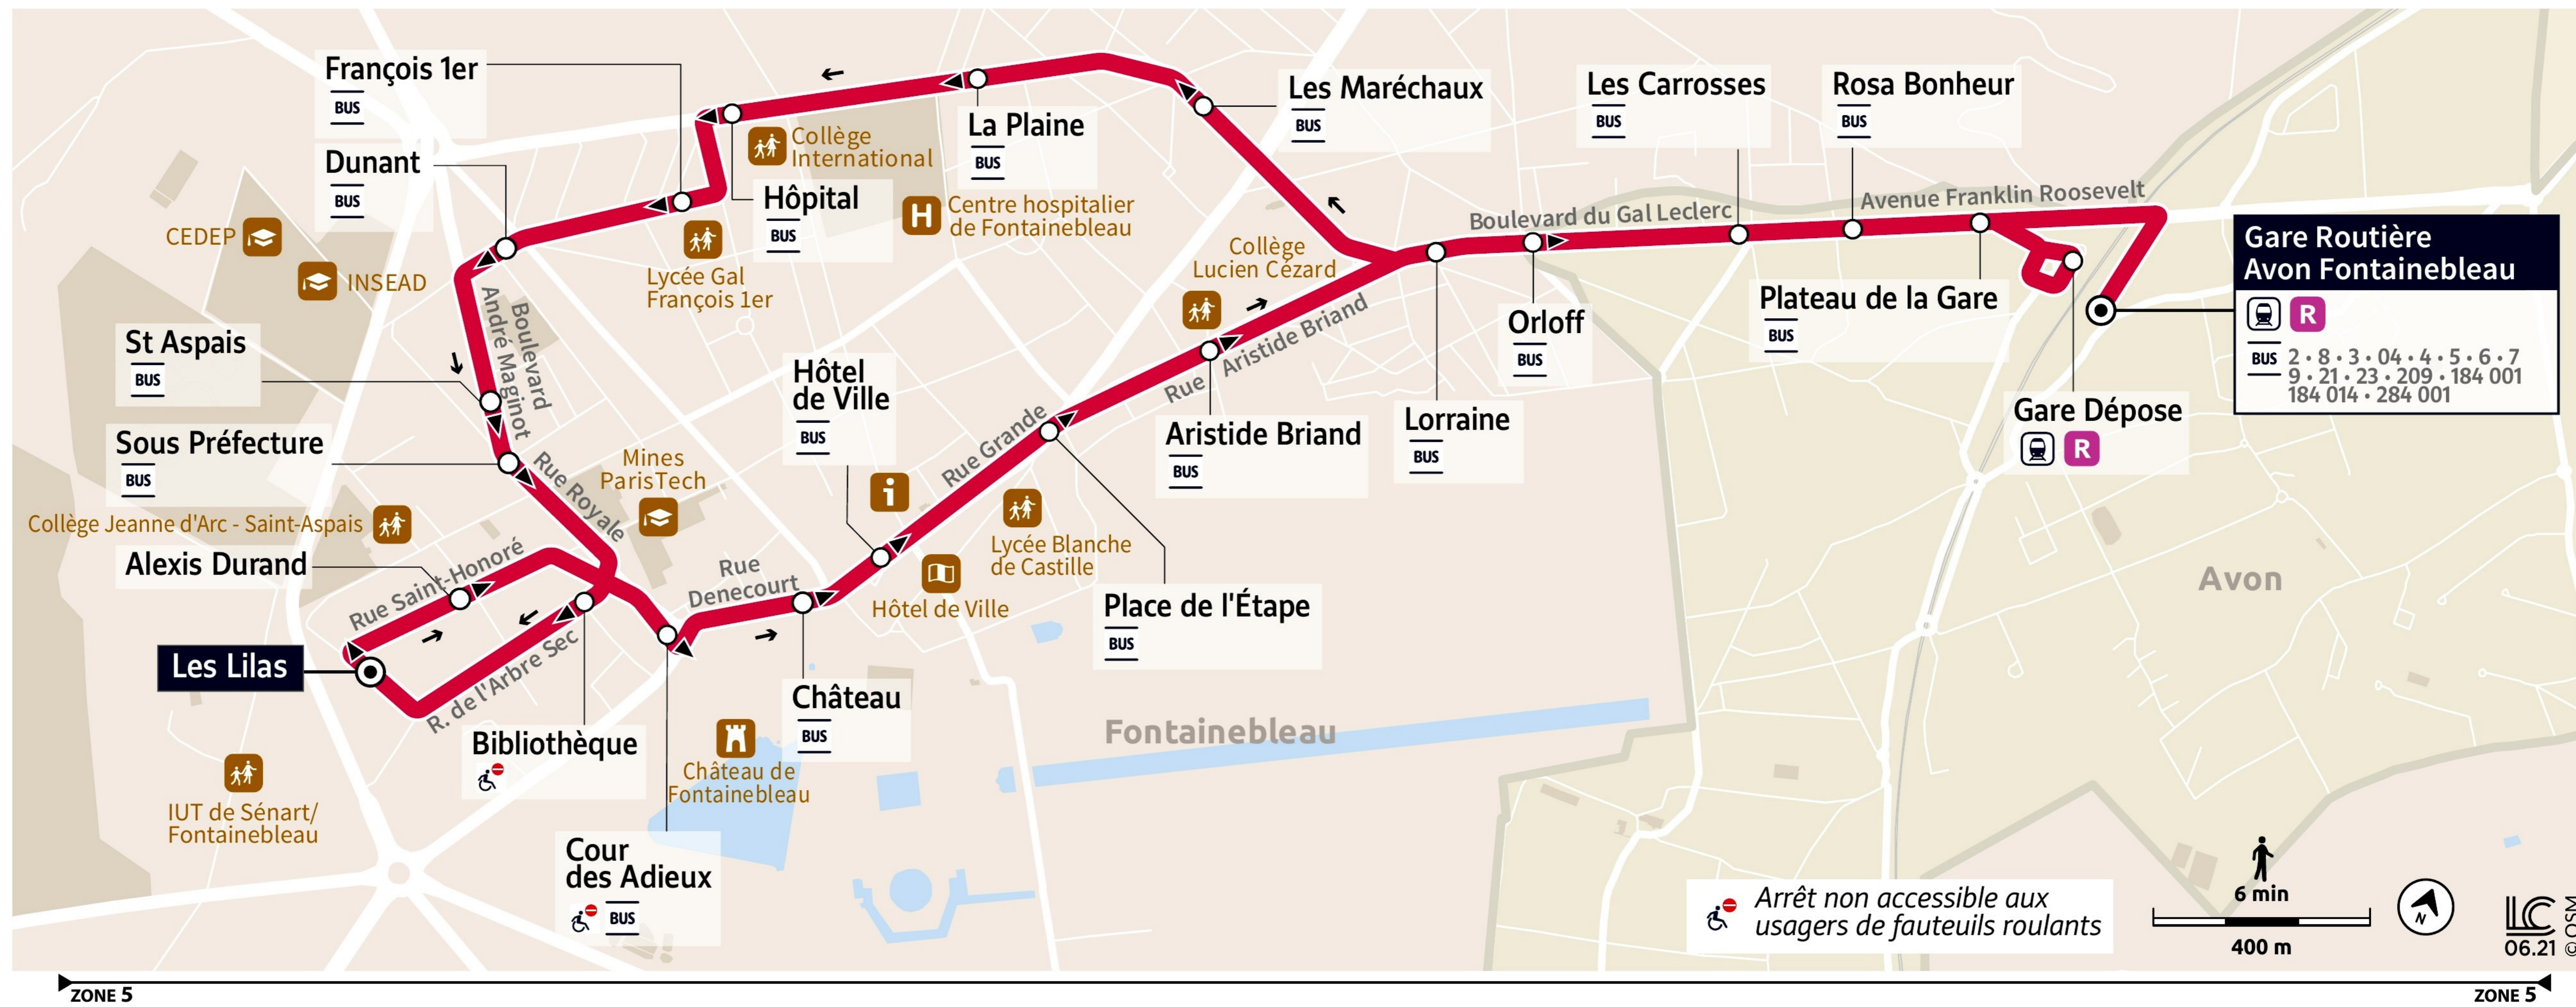

# Paris bus 1 line Fontainebleau

Les Lilas to Gare Routiere Avon Fontainebleau bus route map with stops and transport connections

Via - EUtouring.com

Reproduced with Permission

helping you discover more of Paris

**BUS**

**1**

Paris Public Transport

Paris Transport Systems

Related transport maps

- Paris Metro Maps
- RER train lines
- Paris buses
- Paris night buses
- Tramway lines
- Batobus river bus
- Velib bike hire
- CDG Airport shuttle services
- Orly Airport shuttle services

Via - EUtouring.com

discovering more of Paris France

**Gare Routiere Avon Fontainebleau**

**R**

**BUS** 2 · 8 · 3 · 04 · 4 · 5 · 6 · 7  
9 · 21 · 23 · 209 · 184 001  
184 014 · 284 001

Arrêt non accessible aux usagers de fauteuils roulants