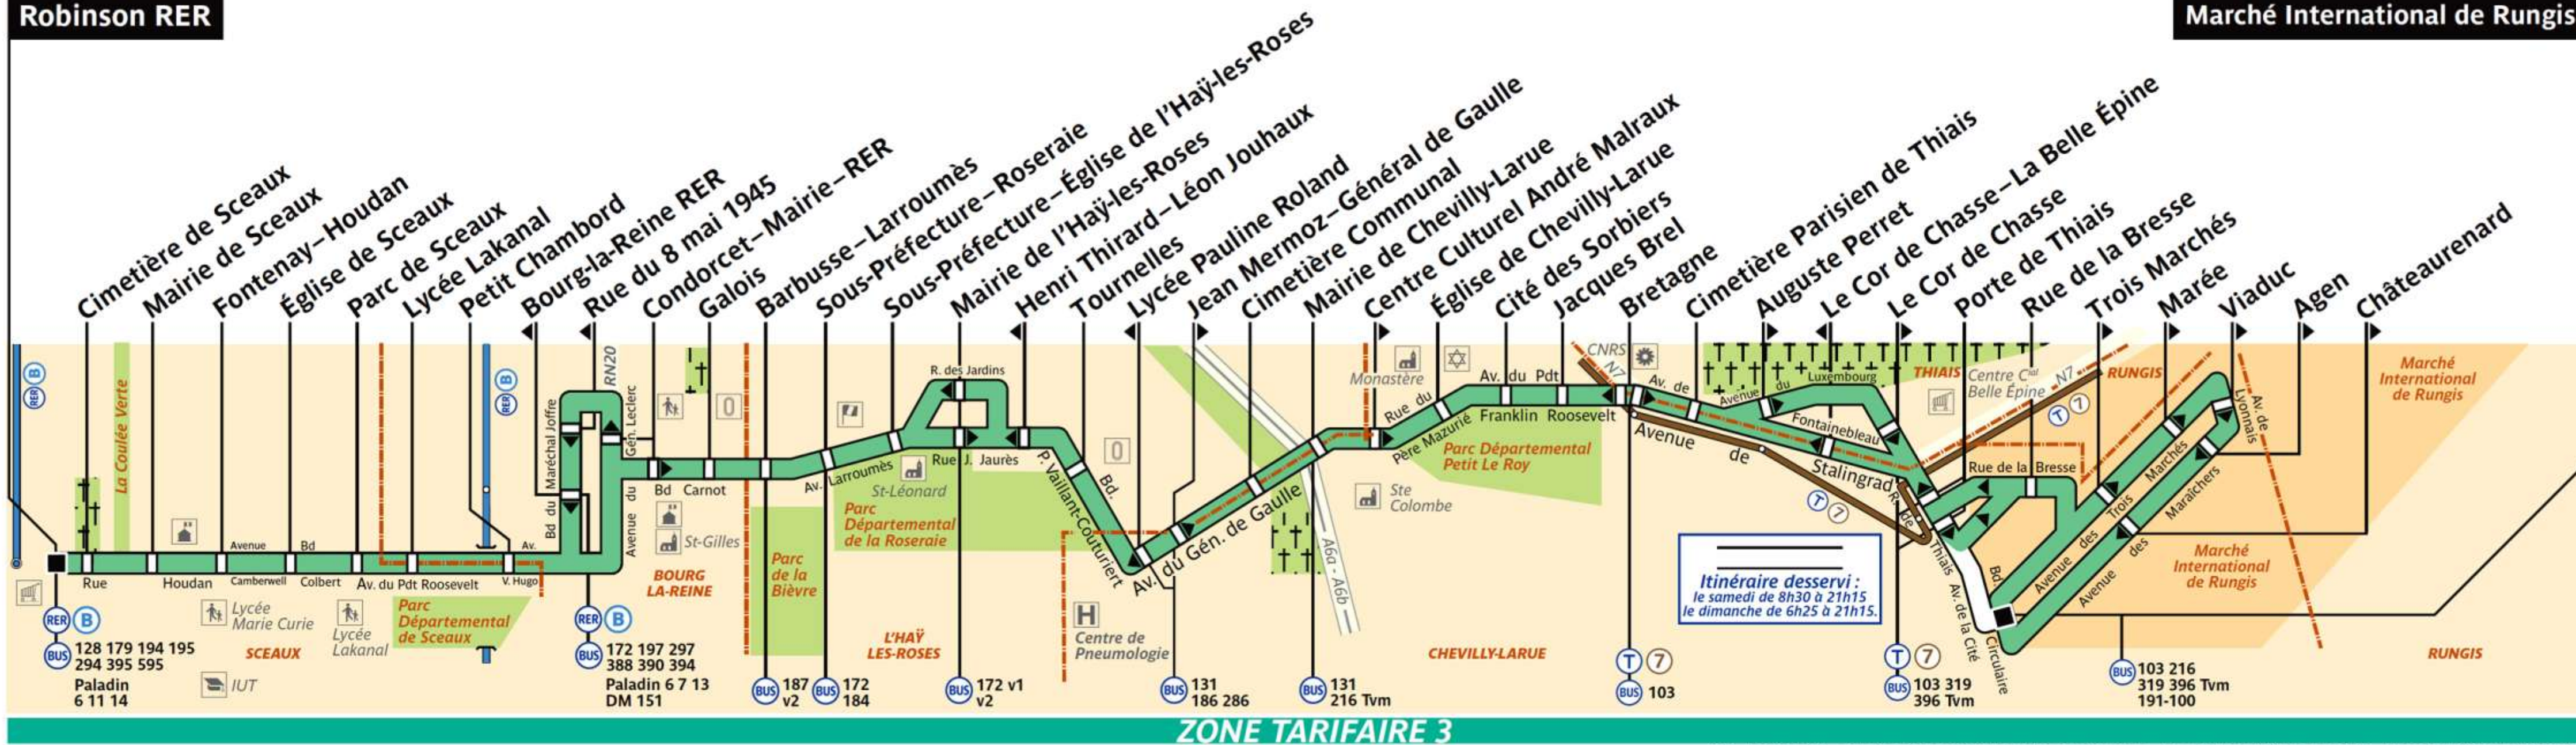

192

RATP Paris Bus 192

Via - EUtouring.com
Reproduced with Permission

Robinson RER

Marché International de Rungis

ZONE TARIFAIRE 3