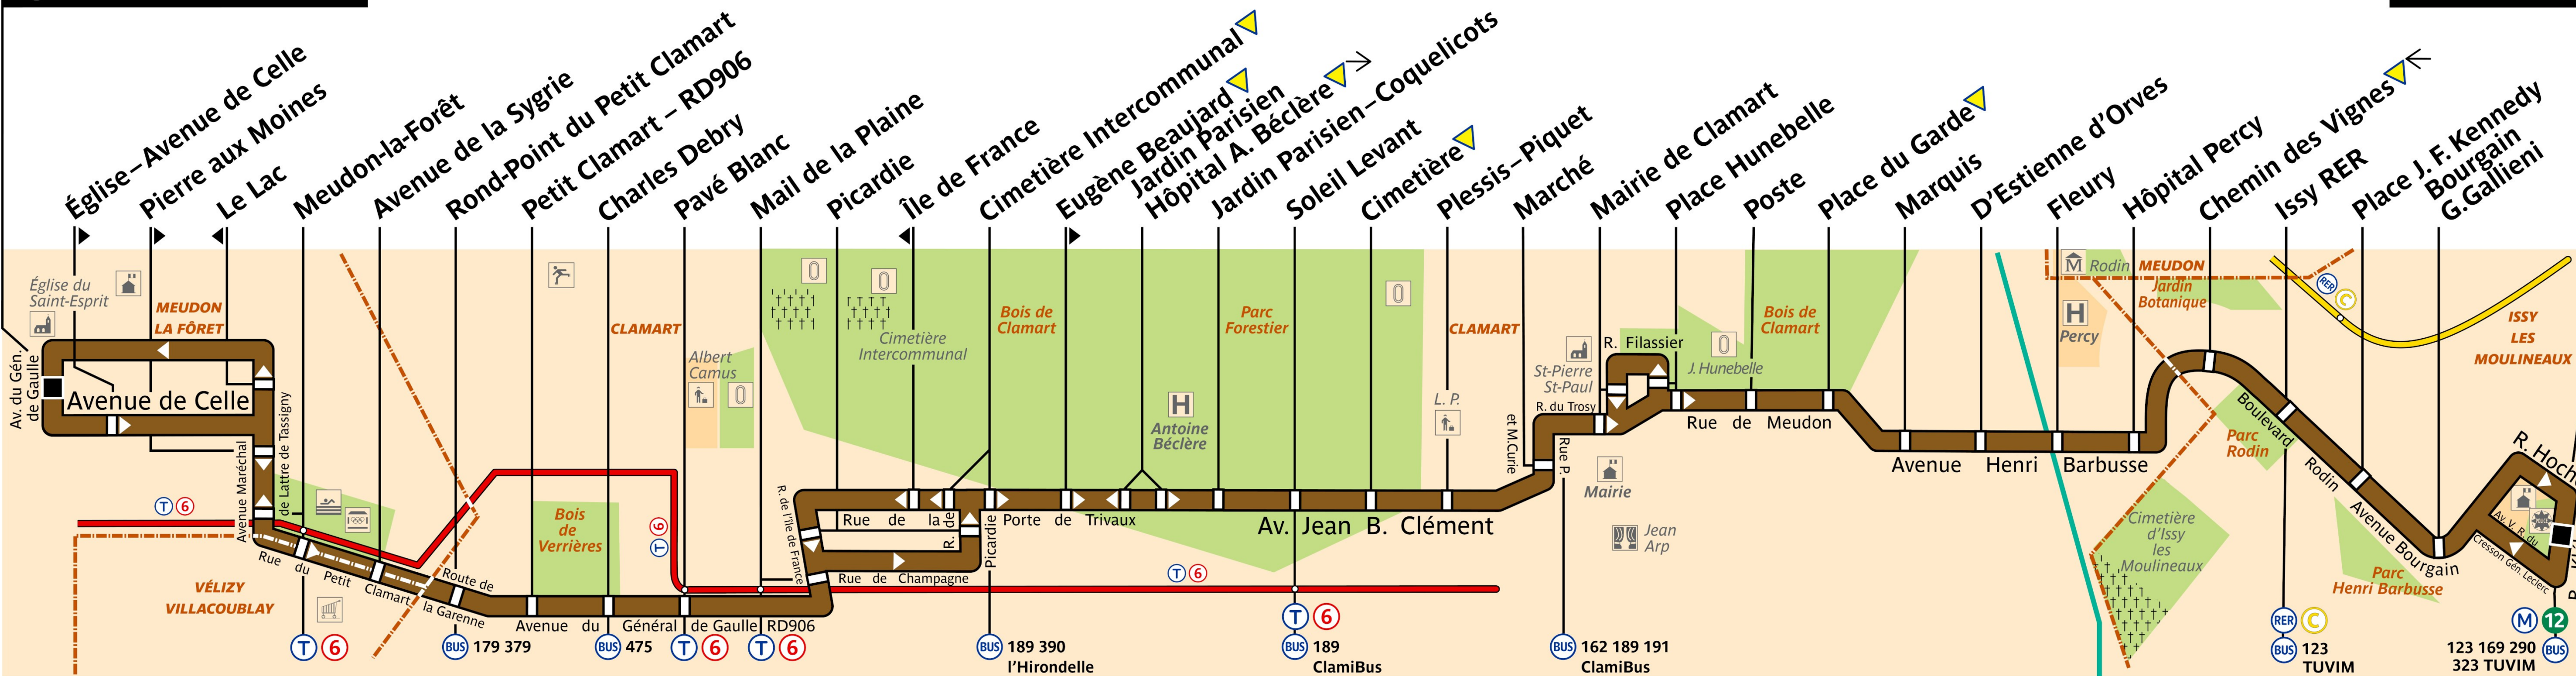

RATP Paris bus 190 map

From Eglise de Meudon-la-Foret to Mairie d'Issy bus route map with stops and transport connections

Via - EUtouring.com

Reproduced with Permission

helping you discover more of Paris

BUS

190

Paris Public Transport

Paris Transport Systems

Related transport maps

-  Paris Metro Maps
-  RER train lines
-  Paris buses
-  Tramway lines
-  CDG Airport shuttle services
-  Orly Airport shuttle services

EUtouring.com

Discovering more of Paris France

Église de Meudon-la-Forêt

Mairie d'Issy

ZONE TARIFAIRE 3

ZONE TARIFAIRE 2