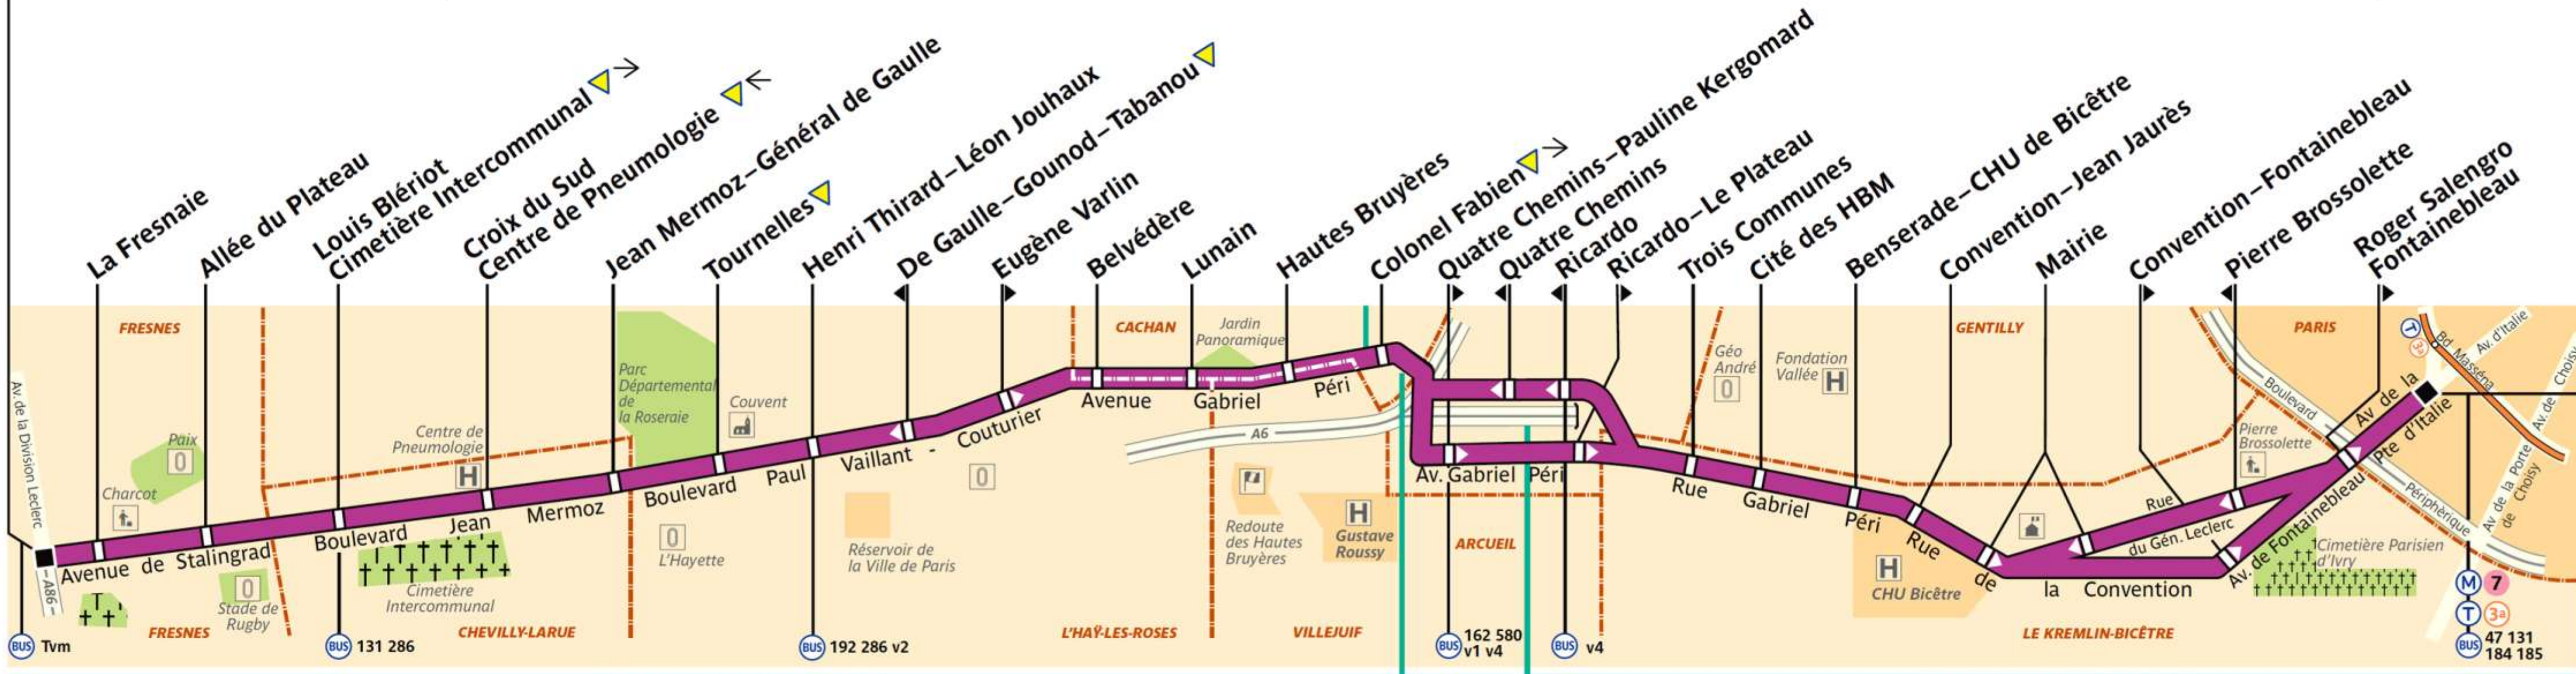

186

RATP Paris Bus 186

Via - EUtouring.com
Reproduced with Permission

Fresnes – Rond-Point Roosevelt

Porte d'Italie

ZONE TARIFAIRE 3

ZONE TARIFAIRE 2