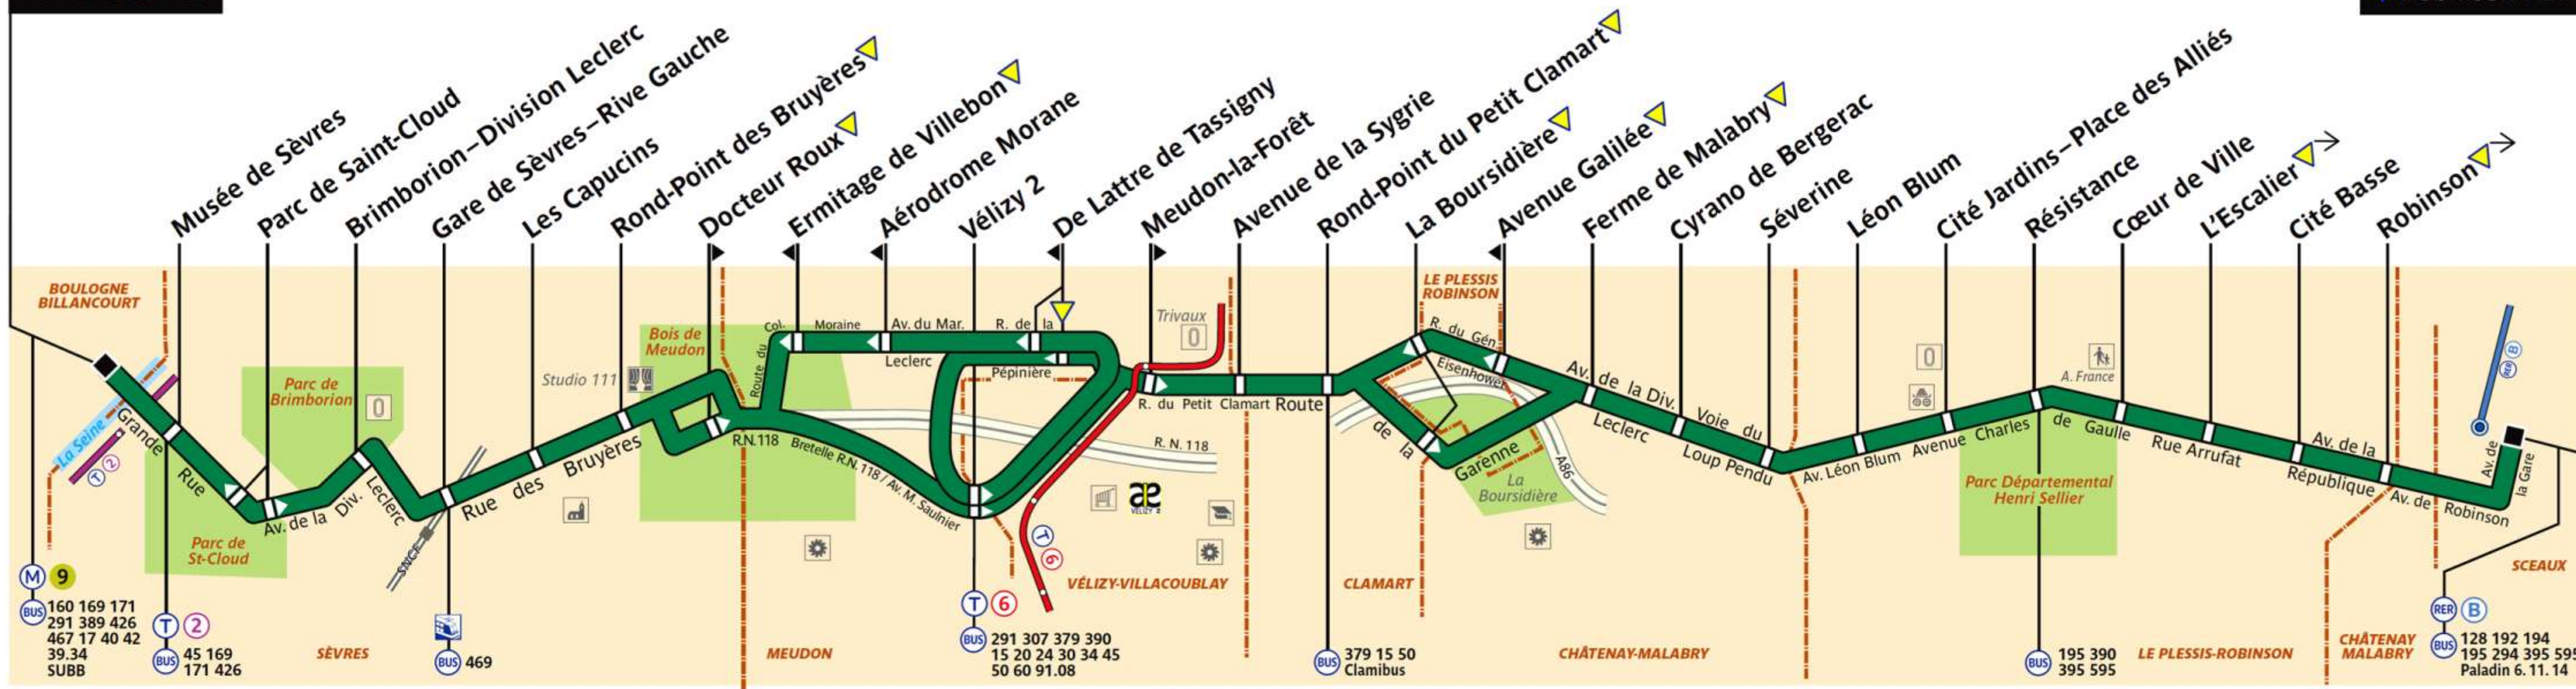

179

RATP Paris Bus 179

Via - EUtouting.com
Reproduced with Permission

Pont de Sèvres

Robinson RER

ZONE TARIFAIRE 3