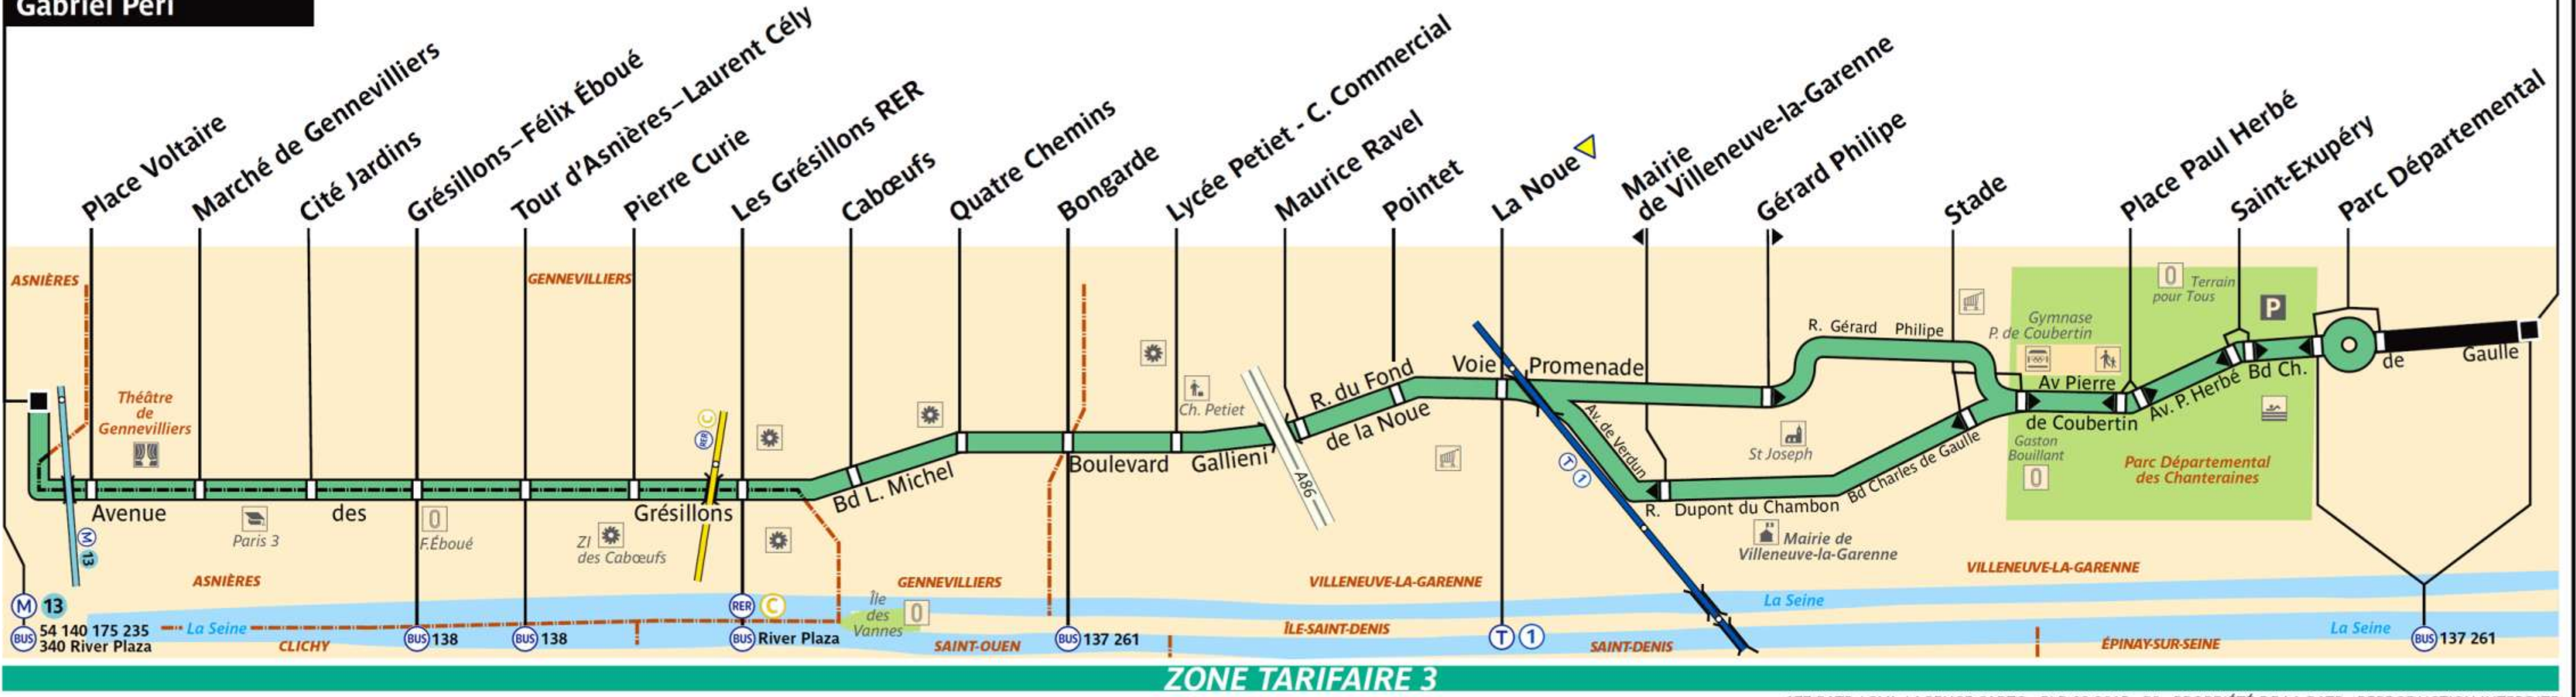

177

RATP Paris Bus 177

Via - EUtouring.com
Reproduced with Permission

Asnières–Gennevilliers
Gabriel Péri

Villeneuve-la-Garenne–ZI Nord ▼ ←

ZONE TARIFAIRE 3