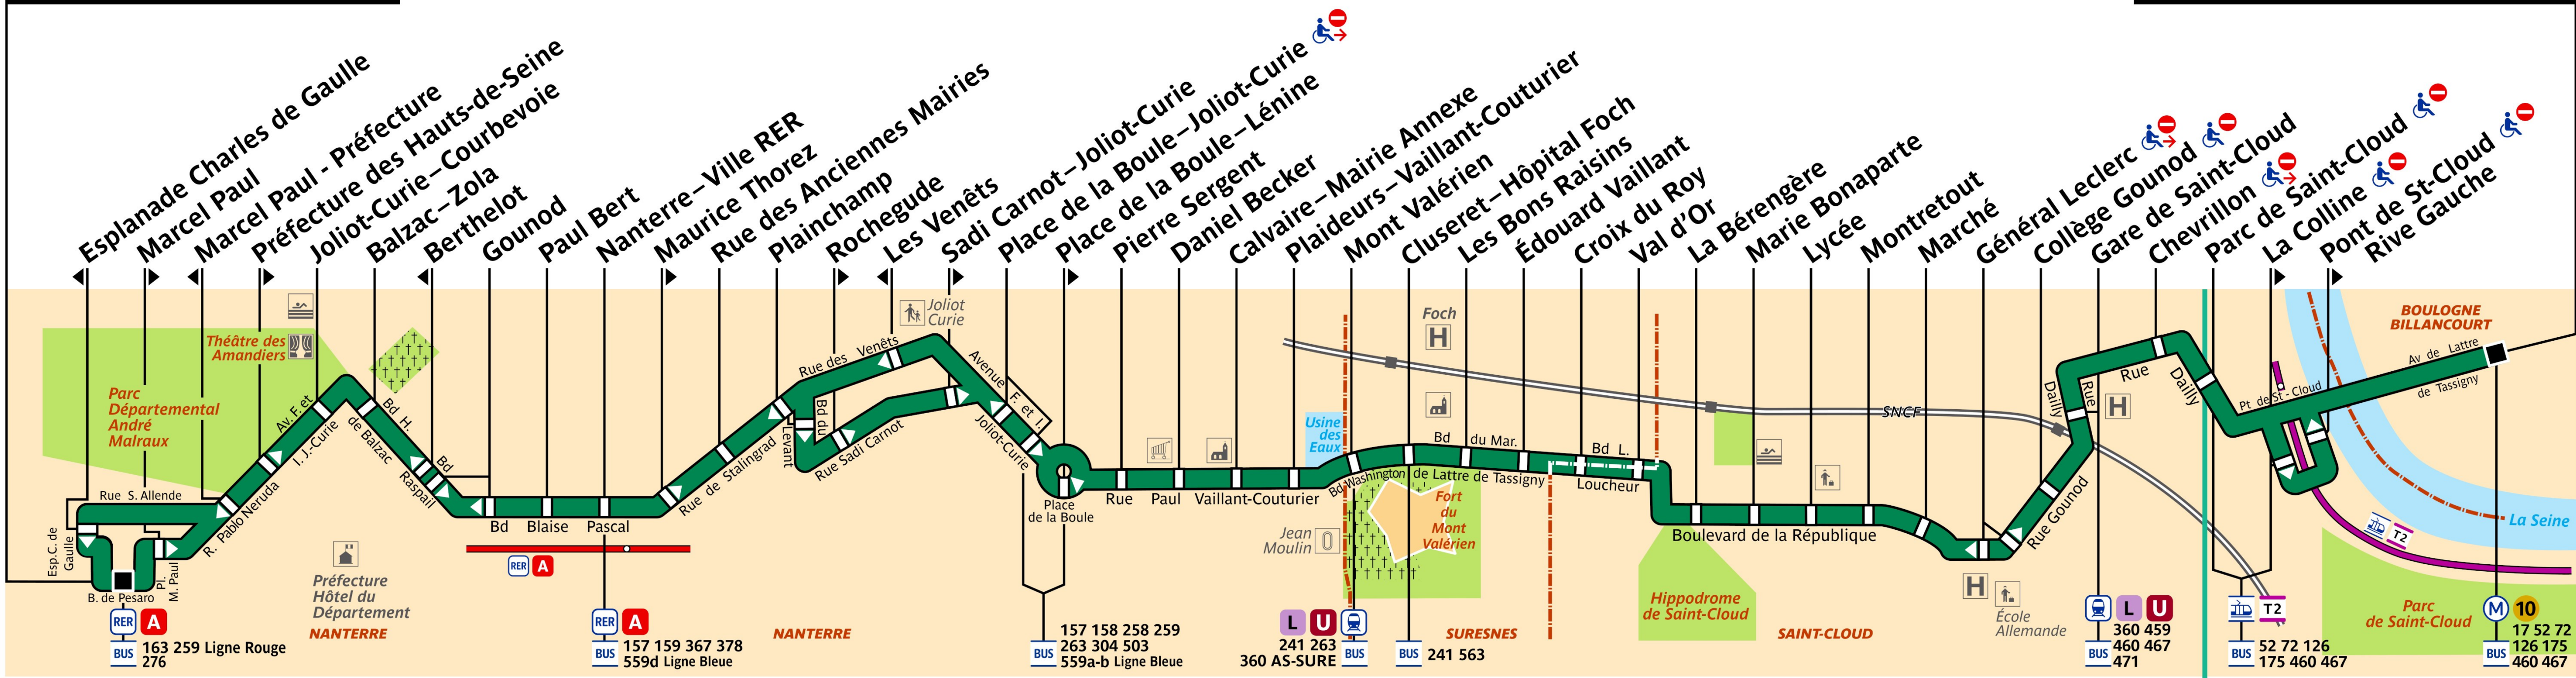

RATP Paris bus 160 map

From Nanterre Prefecture RER to Pont de Saint-Cloud Albert Khan bus route map with stops and transport connections

Via - EUtouring.com
Reproduced with Permission
helping you discover more of Paris

BUS **160**

Paris Public Transport

Paris Transport Systems

- Related transport maps
- Paris Metro Maps
 - RER train lines
 - Paris buses
 - Tramway lines
 - CDG Airport shuttle services
 - Orly Airport shuttle services

EUtouring.com
Discovering more of Paris France

Nanterre – Préfecture RER

Pont de Saint-Cloud – Albert Kahn

ZONE TARIFAIRE 3

ZONE TARIFAIRE 2