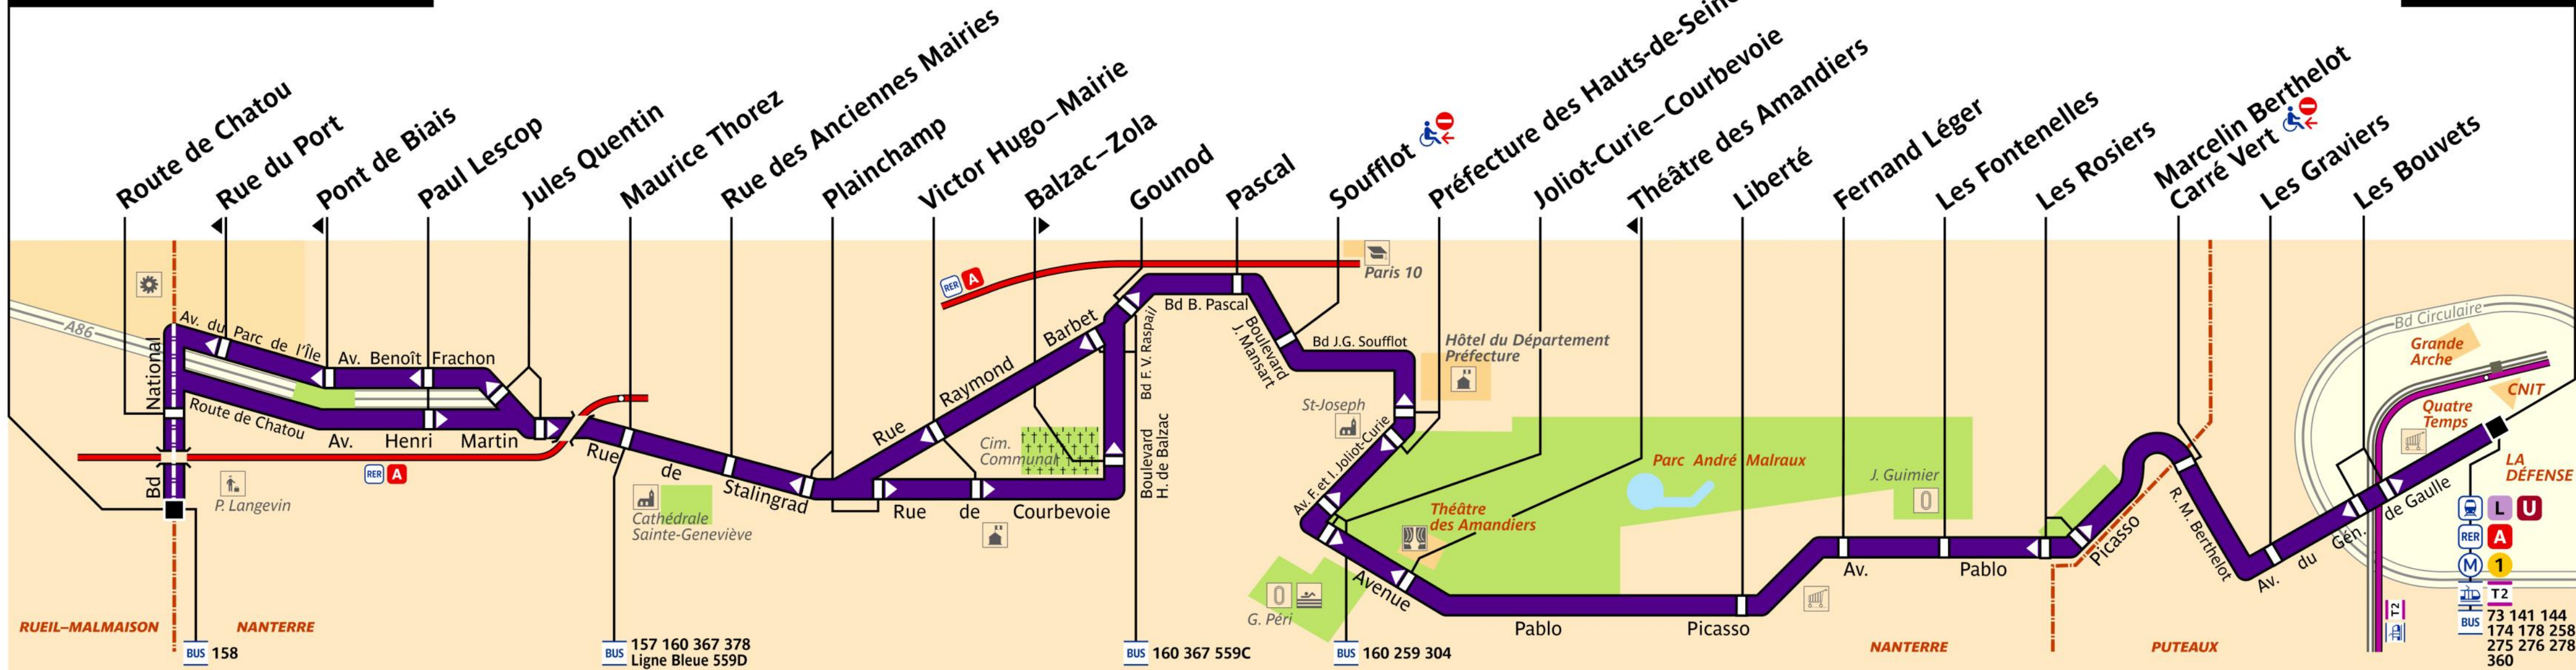

RATP Paris bus 159 map

Nanterre Cite du Vieux Pont to La Defense bus route map with stops and transport connections

Via - EUtouring.com
Reproduced with Permission

helping you discover more of Paris

BUS **159**

Paris Public Transport

[Paris Transport Systems](#)

Related transport maps

-  [Paris Metro Maps](#)
-  [RER train lines](#)
-  [Paris buses](#)
-  [Tramway lines](#)
-  [CDG Airport shuttle services](#)
-  [Orly Airport shuttle services](#)

EUtouring.com

Discovering more of Paris France

Nanterre – Cité du Vieux Pont

La Défense

ZONE TARIFAIRE 3

159 - RATP / CML / AGENCE CARTO - PLB 01.2021 - AGT - PROPRIETE DE LA RATP - REPRODUCTION INTERDITE