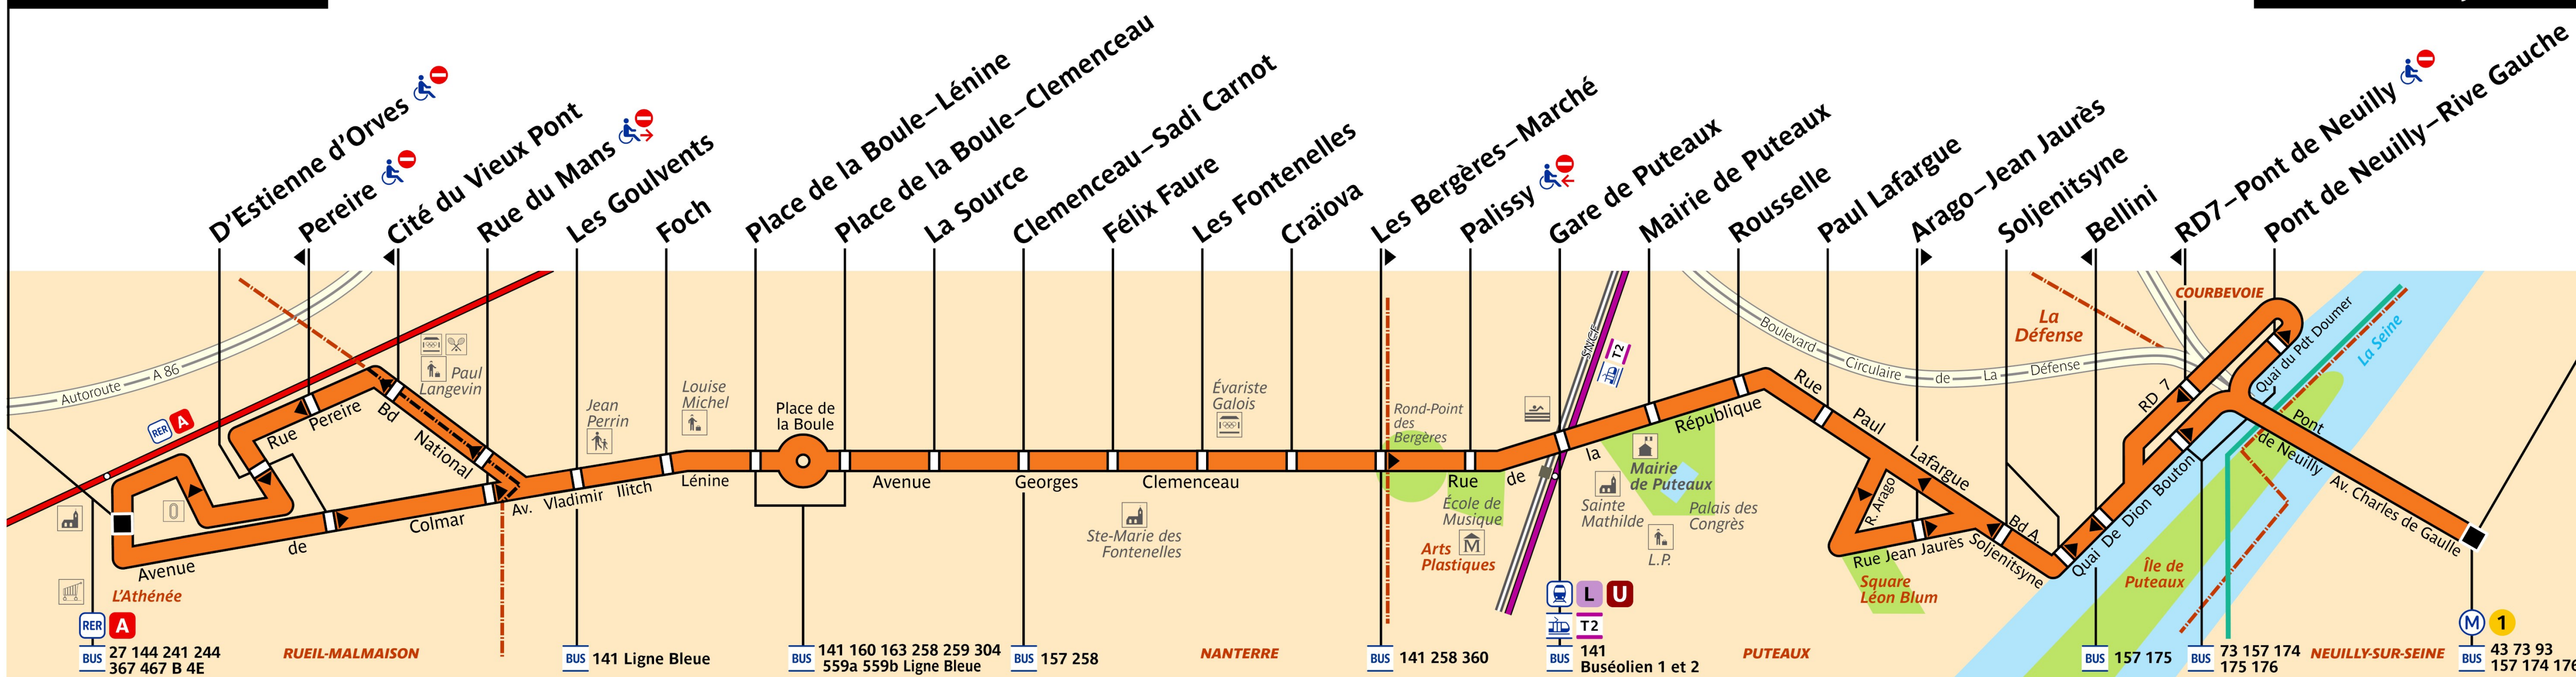

RATP Paris bus 158 map

From Rueil-Malmaison RER to Pont de Neuilly bus route map with stops and transport connections

Via - EUtouring.com

Reproduced with Permission

helping you discover more of Paris

BUS

158

Paris Public Transport

Paris Transport Systems

Related transport maps

-  Paris Metro Maps
-  RER train lines
-  Paris buses
-  Tramway lines
-  CDG Airport shuttle services
-  Orly Airport shuttle services

EUtouring.com

Discovering more of Paris France

Rueil-Malmaison RER

Pont de Neuilly-Métro

RUEIL-MALMAISON
 RER A 27 144 241 244
 BUS 367 467 B 4E

BUS 141 Ligne Bleue

BUS 141 160 163 258 259 304
 559a 559b Ligne Bleue

BUS 157 258

NANTERRE
BUS 141 258 360

BUS 141 Buséolien 1 et 2

PUTEAUX

BUS 157 175

NEUILLY-SUR-SEINE
BUS 73 157 174 175 176

BUS 43 73 93 157 174 176

ZONE TARIFAIRE 3