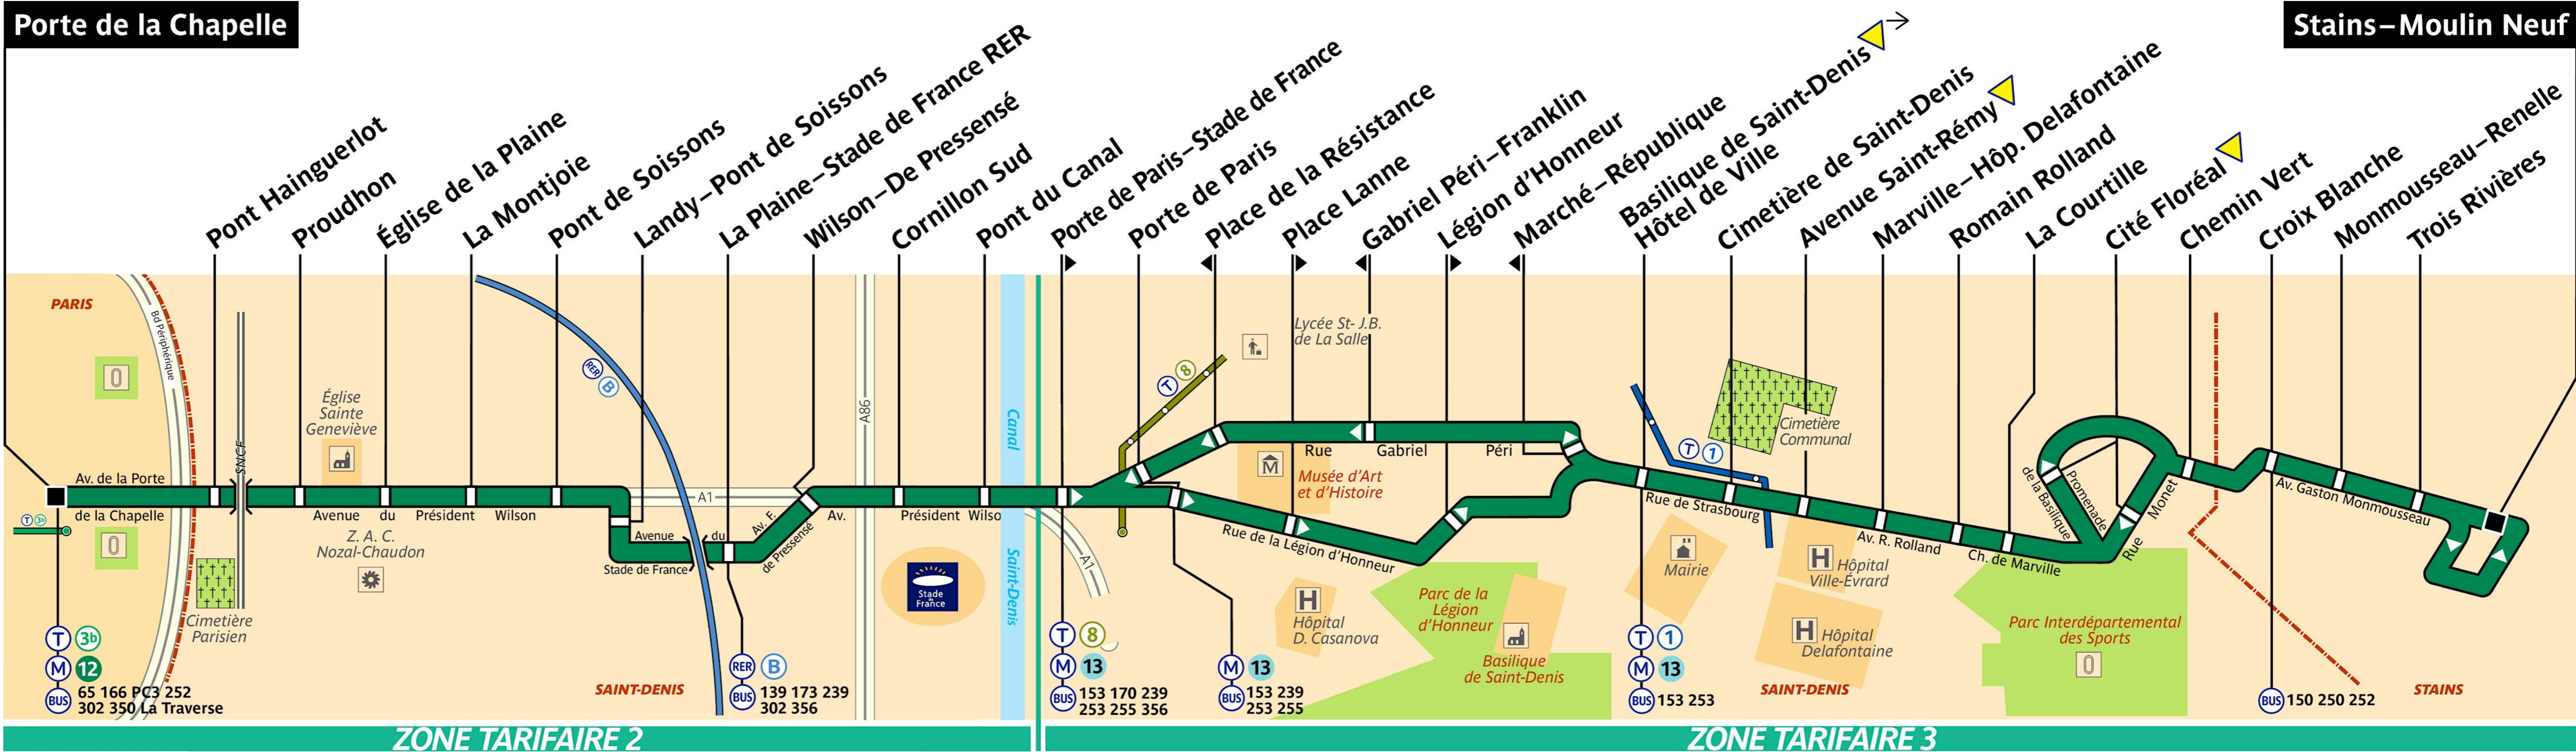

# RATP Paris Bus 153 route map with stops, connections and street plan

# 153

Via - [Eutouring.com](http://Eutouring.com)  
 Reproduced with Permission  
 Paris bus routes

 Arrêt non accessible aux UFR

**Porte de la Chapelle**

**Stains-Moulin Neuf**

**ZONE TARIFAIRE 2**

**ZONE TARIFAIRE 3**