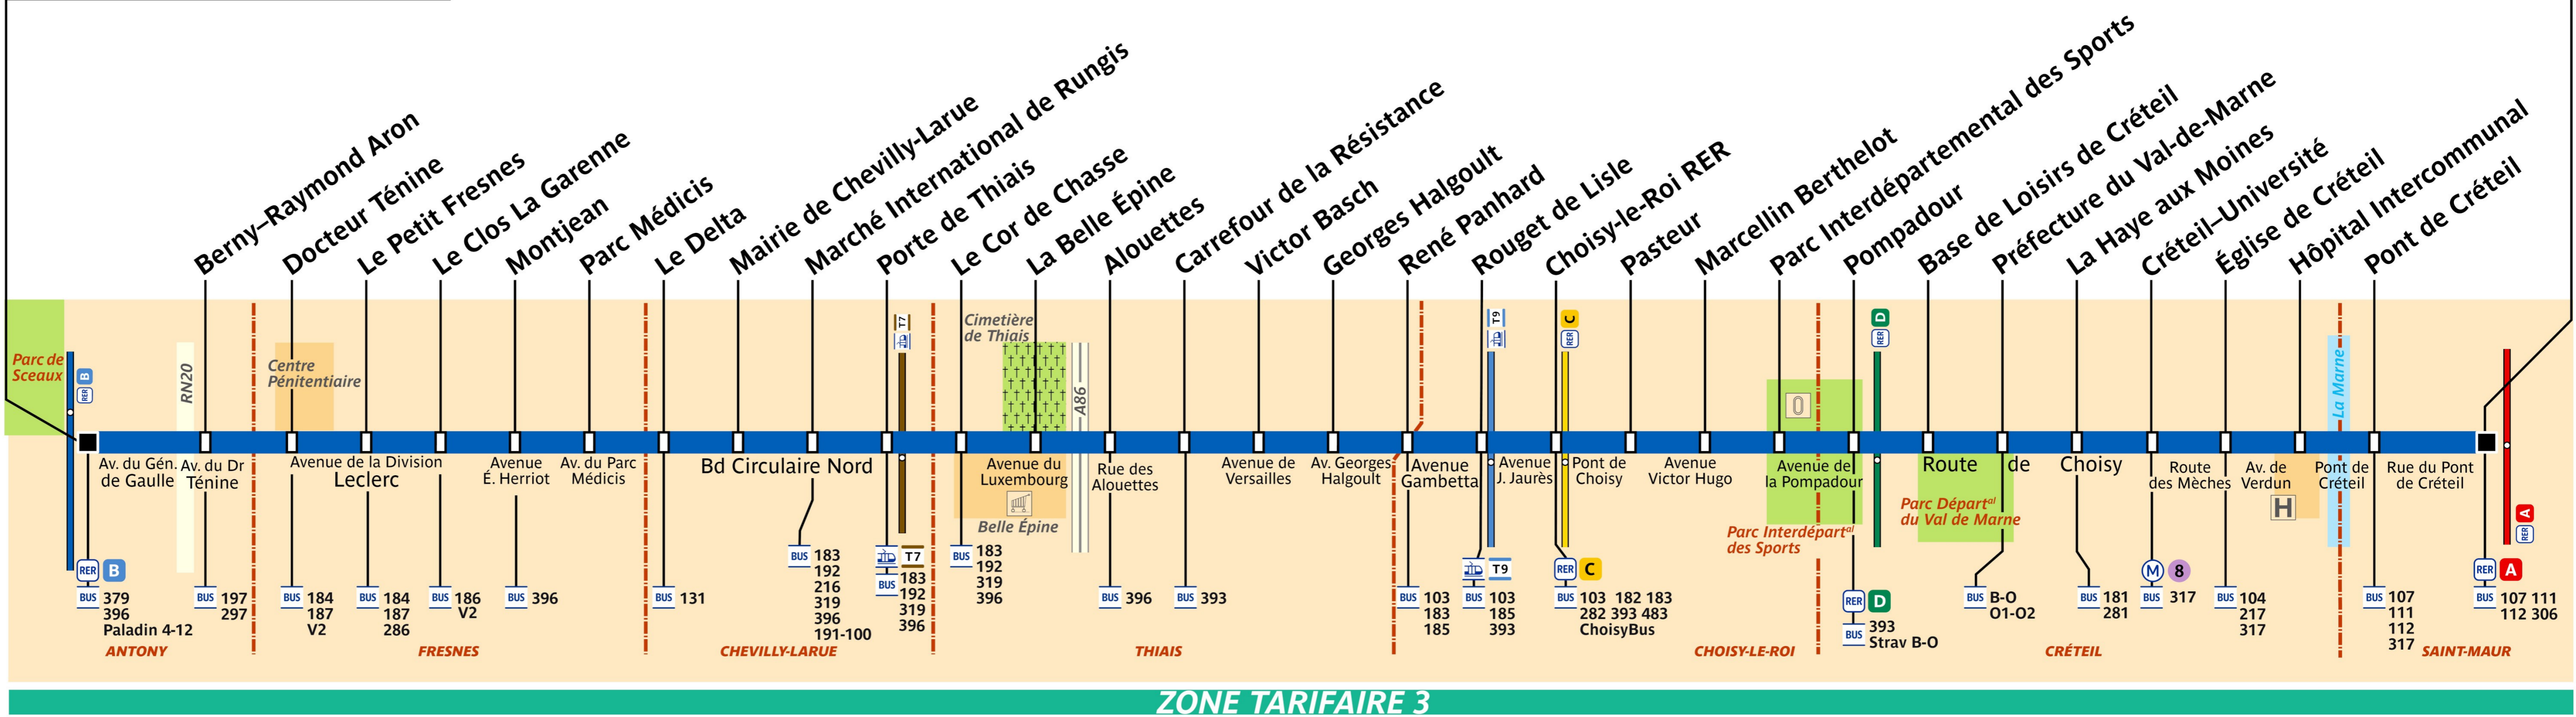

RATP Paris TVM bus line 14 map

From Antony La Croix de Berny RER to Saint-Maur Creteil RER bus route map with stops and transport connections

Via - EUtouring.com
Reproduced with Permission
helping you discover more of Paris

Paris Public Transport

Paris Transport Systems

Related transport maps

- Paris Metro Maps
- RER train lines
- Paris buses
- Tramway lines
- CDG Airport shuttle services
- Orly Airport shuttle services

EUtouring.com
Discovering more of Paris France

Antony–La Croix de Berny RER

Saint-Maur–Créteil RER

ZONE TARIFAIRE 3