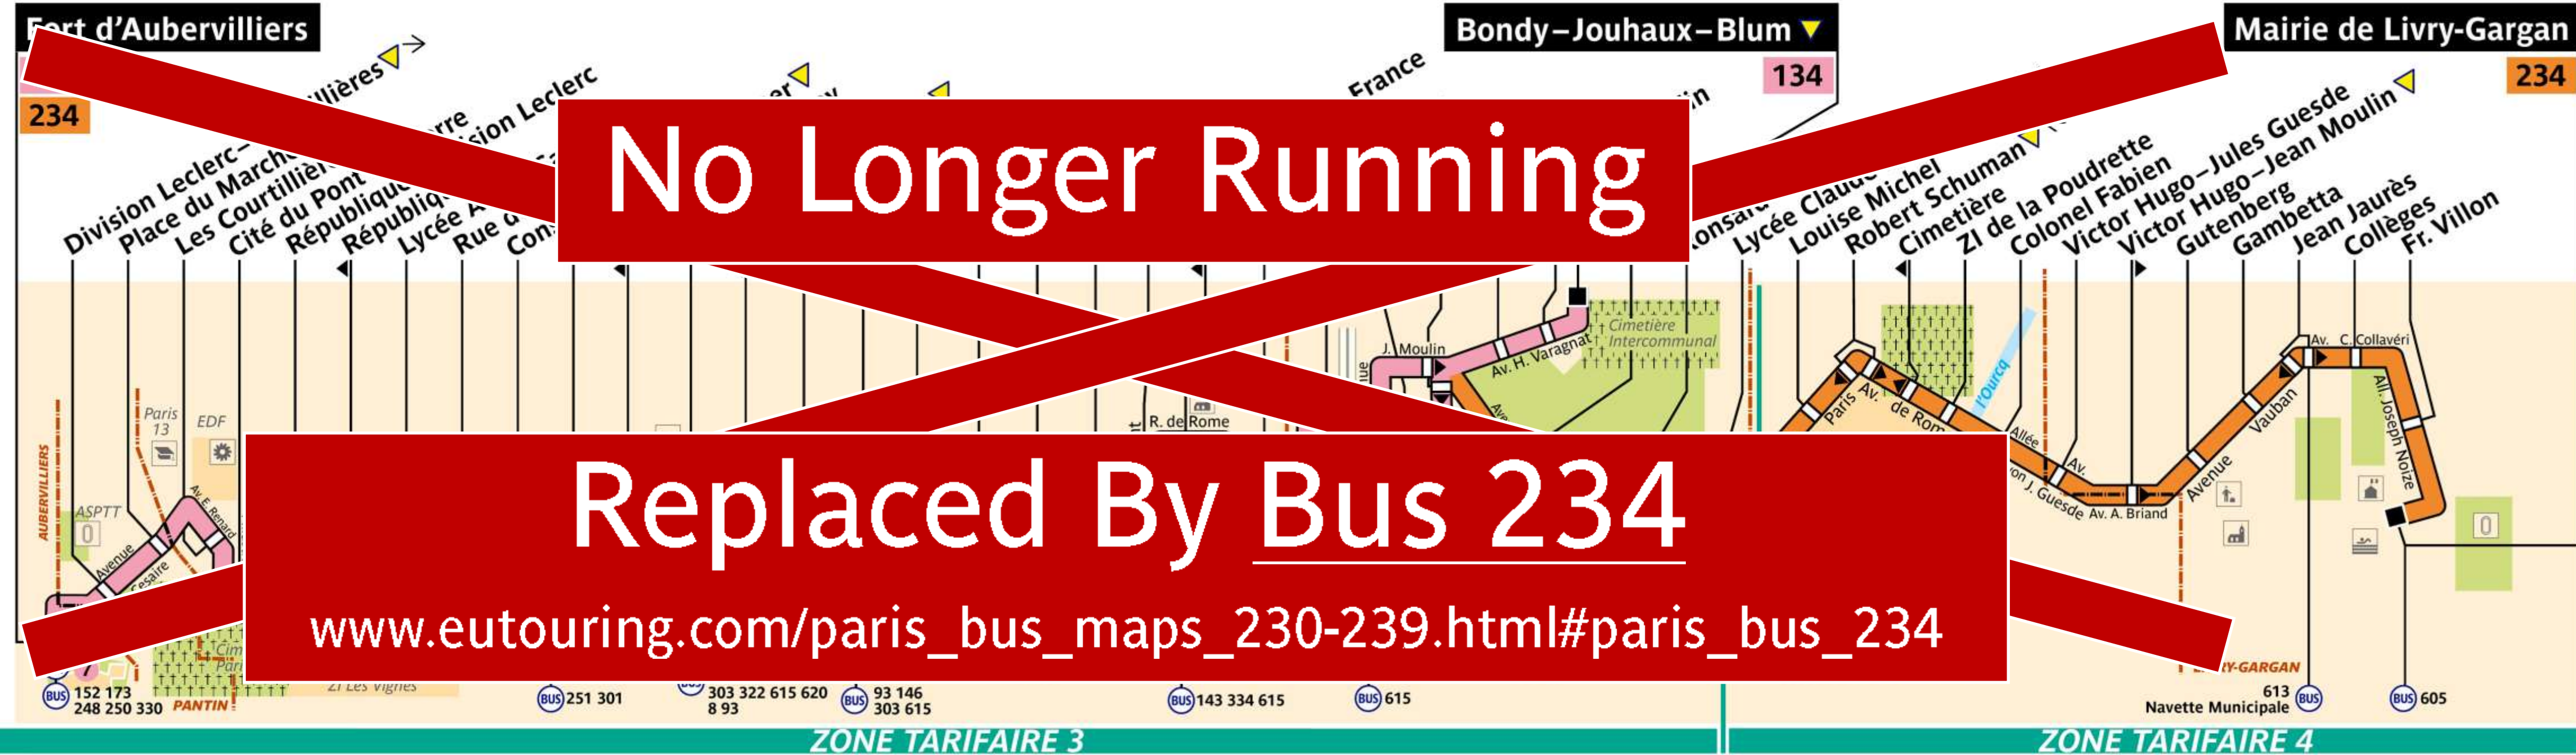

134
234

Via - Eutouring.com
Reproduced with Permission
Paris bus routes

No Longer Running

Replaced By Bus 234
www.eutouring.com/paris_bus_maps_230-239.html#paris_bus_234