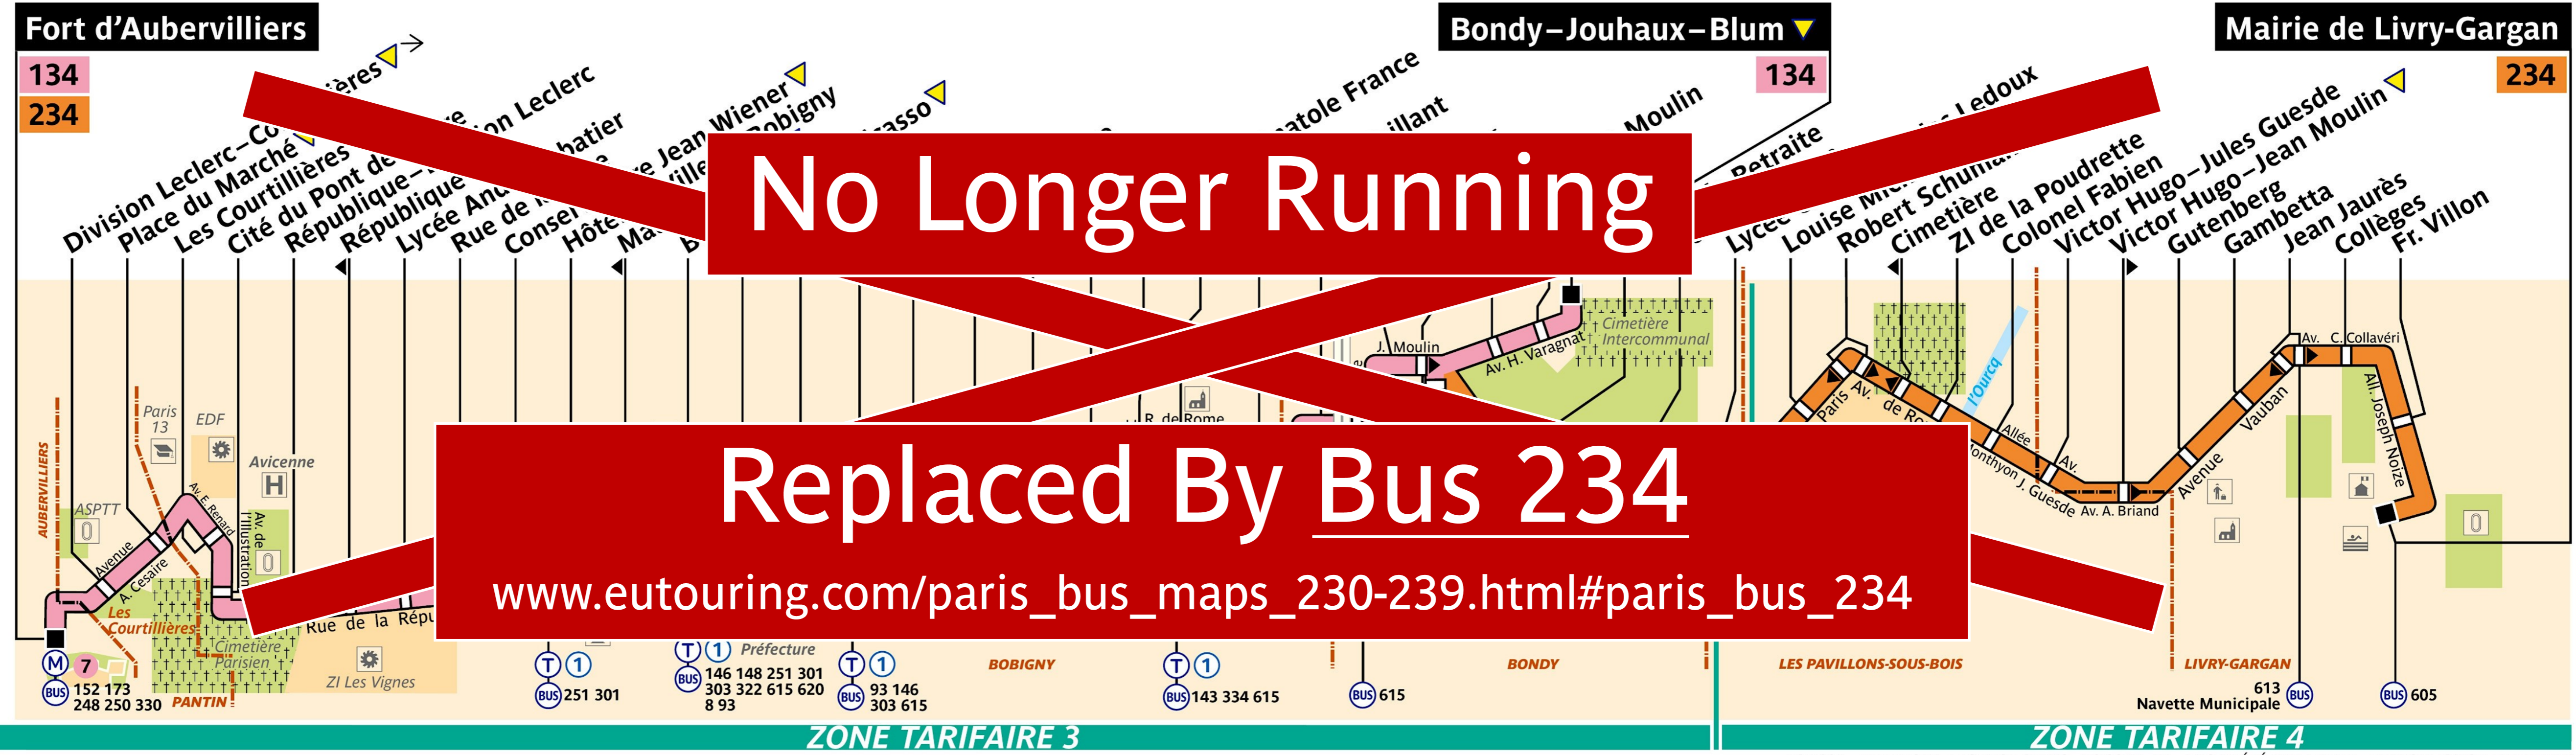

134
234

Via - EUtouring.com
Reproduced with Permission
[Paris bus routes](http://Paris.bus.routes)

No Longer Running
Replaced By Bus 234
www.eutouring.com/paris_bus_maps_230-239.html#paris_bus_234