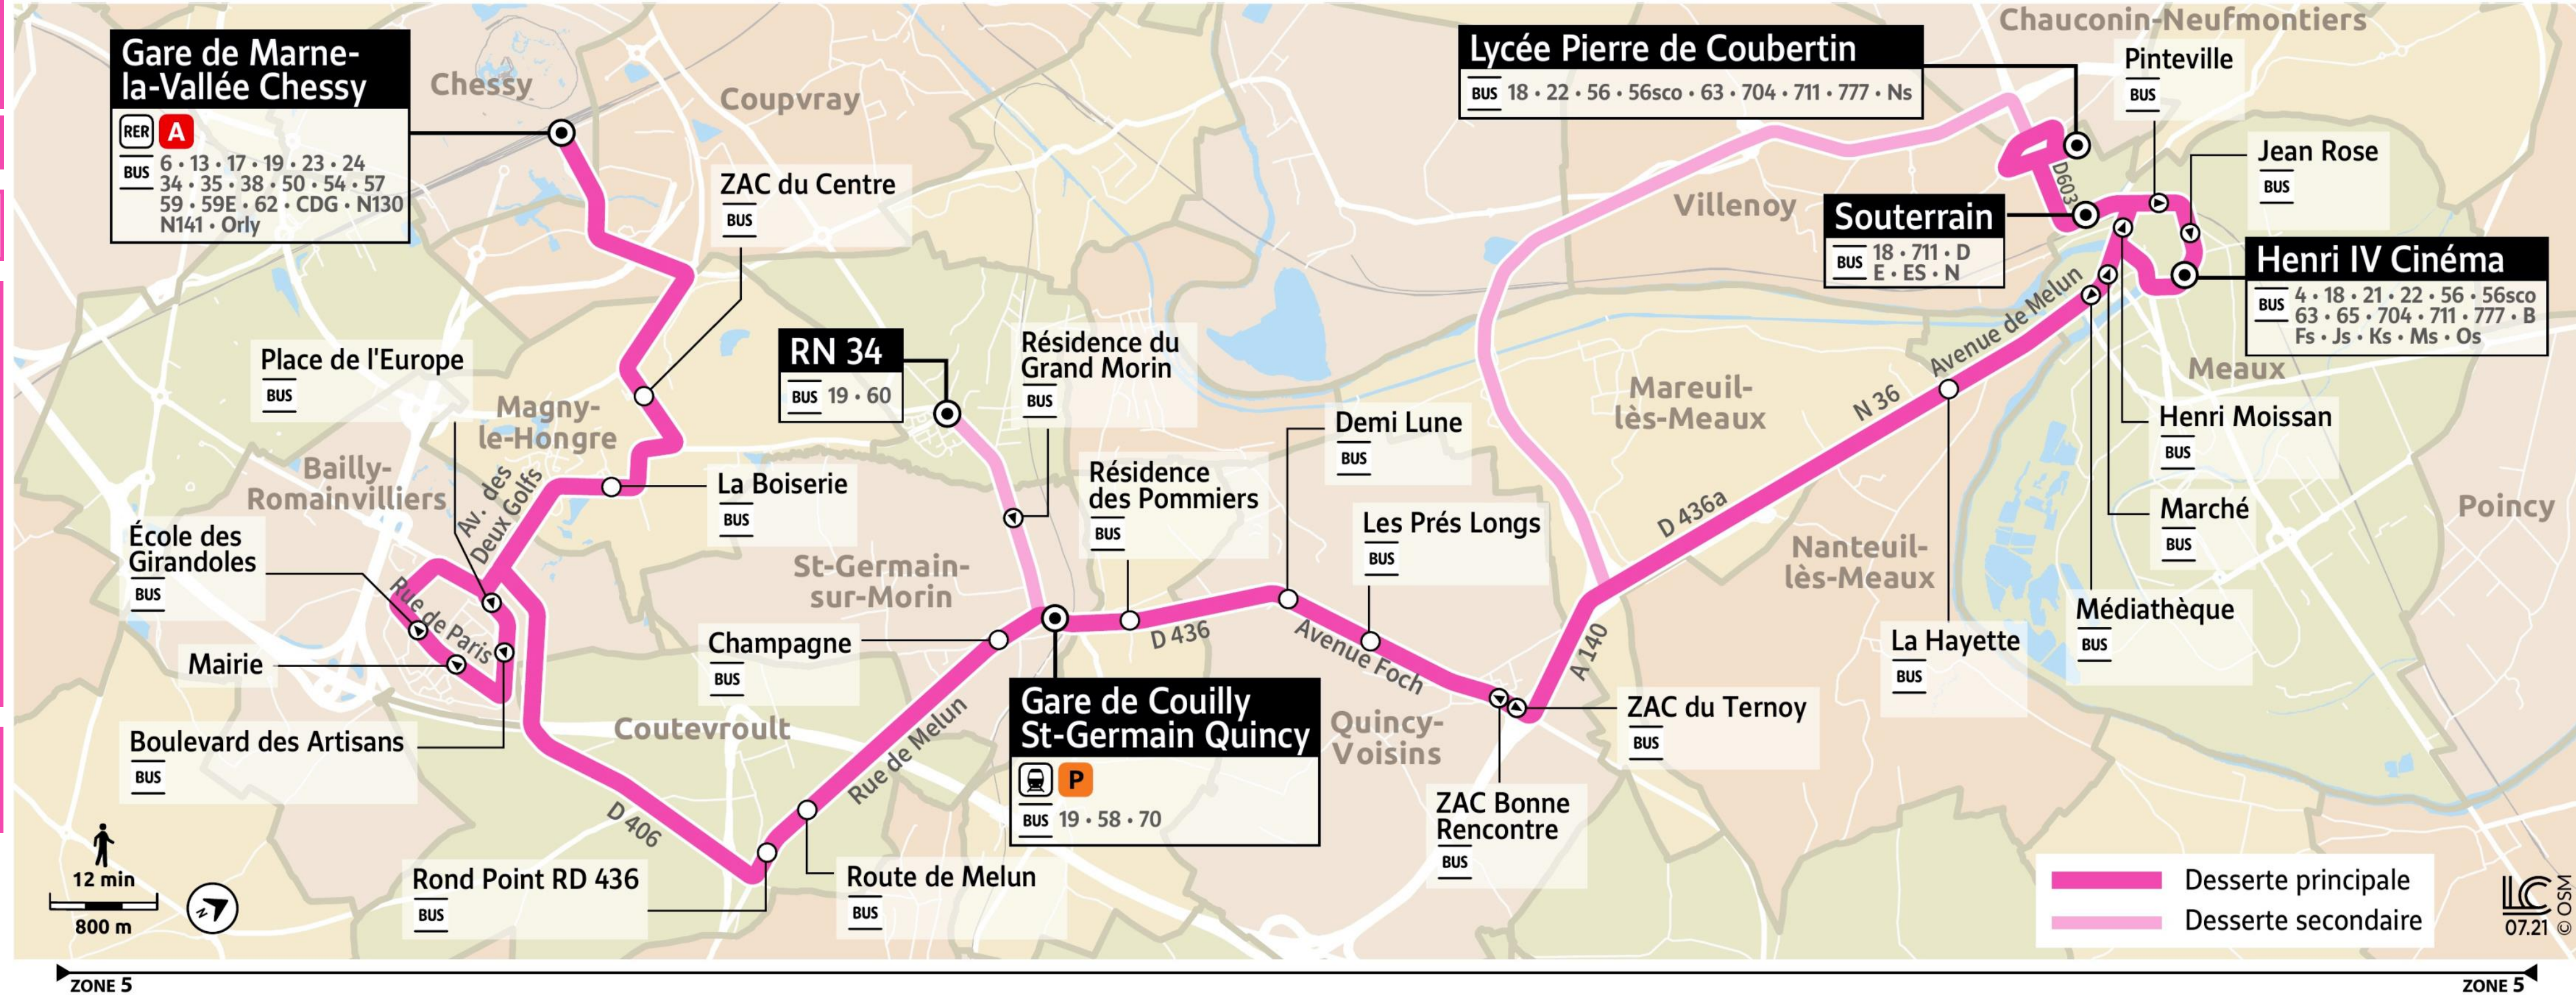

Disneyland Paris bus 12 line

Gare de Marne-la-Vallee Chessy to Lycee Pierre de Coubertin bus route map with stops and transport connections

Via - EUtouring.com

Reproduced with Permission

helping you discover more of Paris

BUS 12

Paris Public Transport

Paris Transport Systems

Related transport maps

- Paris Metro Maps
- RER train lines
- Paris buses
- Tramway lines
- CDG Airport shuttle services
- Orly Airport shuttle services

EUtouring.com
Discovering more of Paris France

Gare de Marne-la-Vallee Chessy

RER **A**

BUS 6 · 13 · 17 · 19 · 23 · 24 · 34 · 35 · 38 · 50 · 54 · 57 · 59 · 59E · 62 · CDG · N130 · N141 · Orly

Lycée Pierre de Coubertin

RER **P**

BUS 19 · 58 · 70

RN 34

BUS 19 · 60