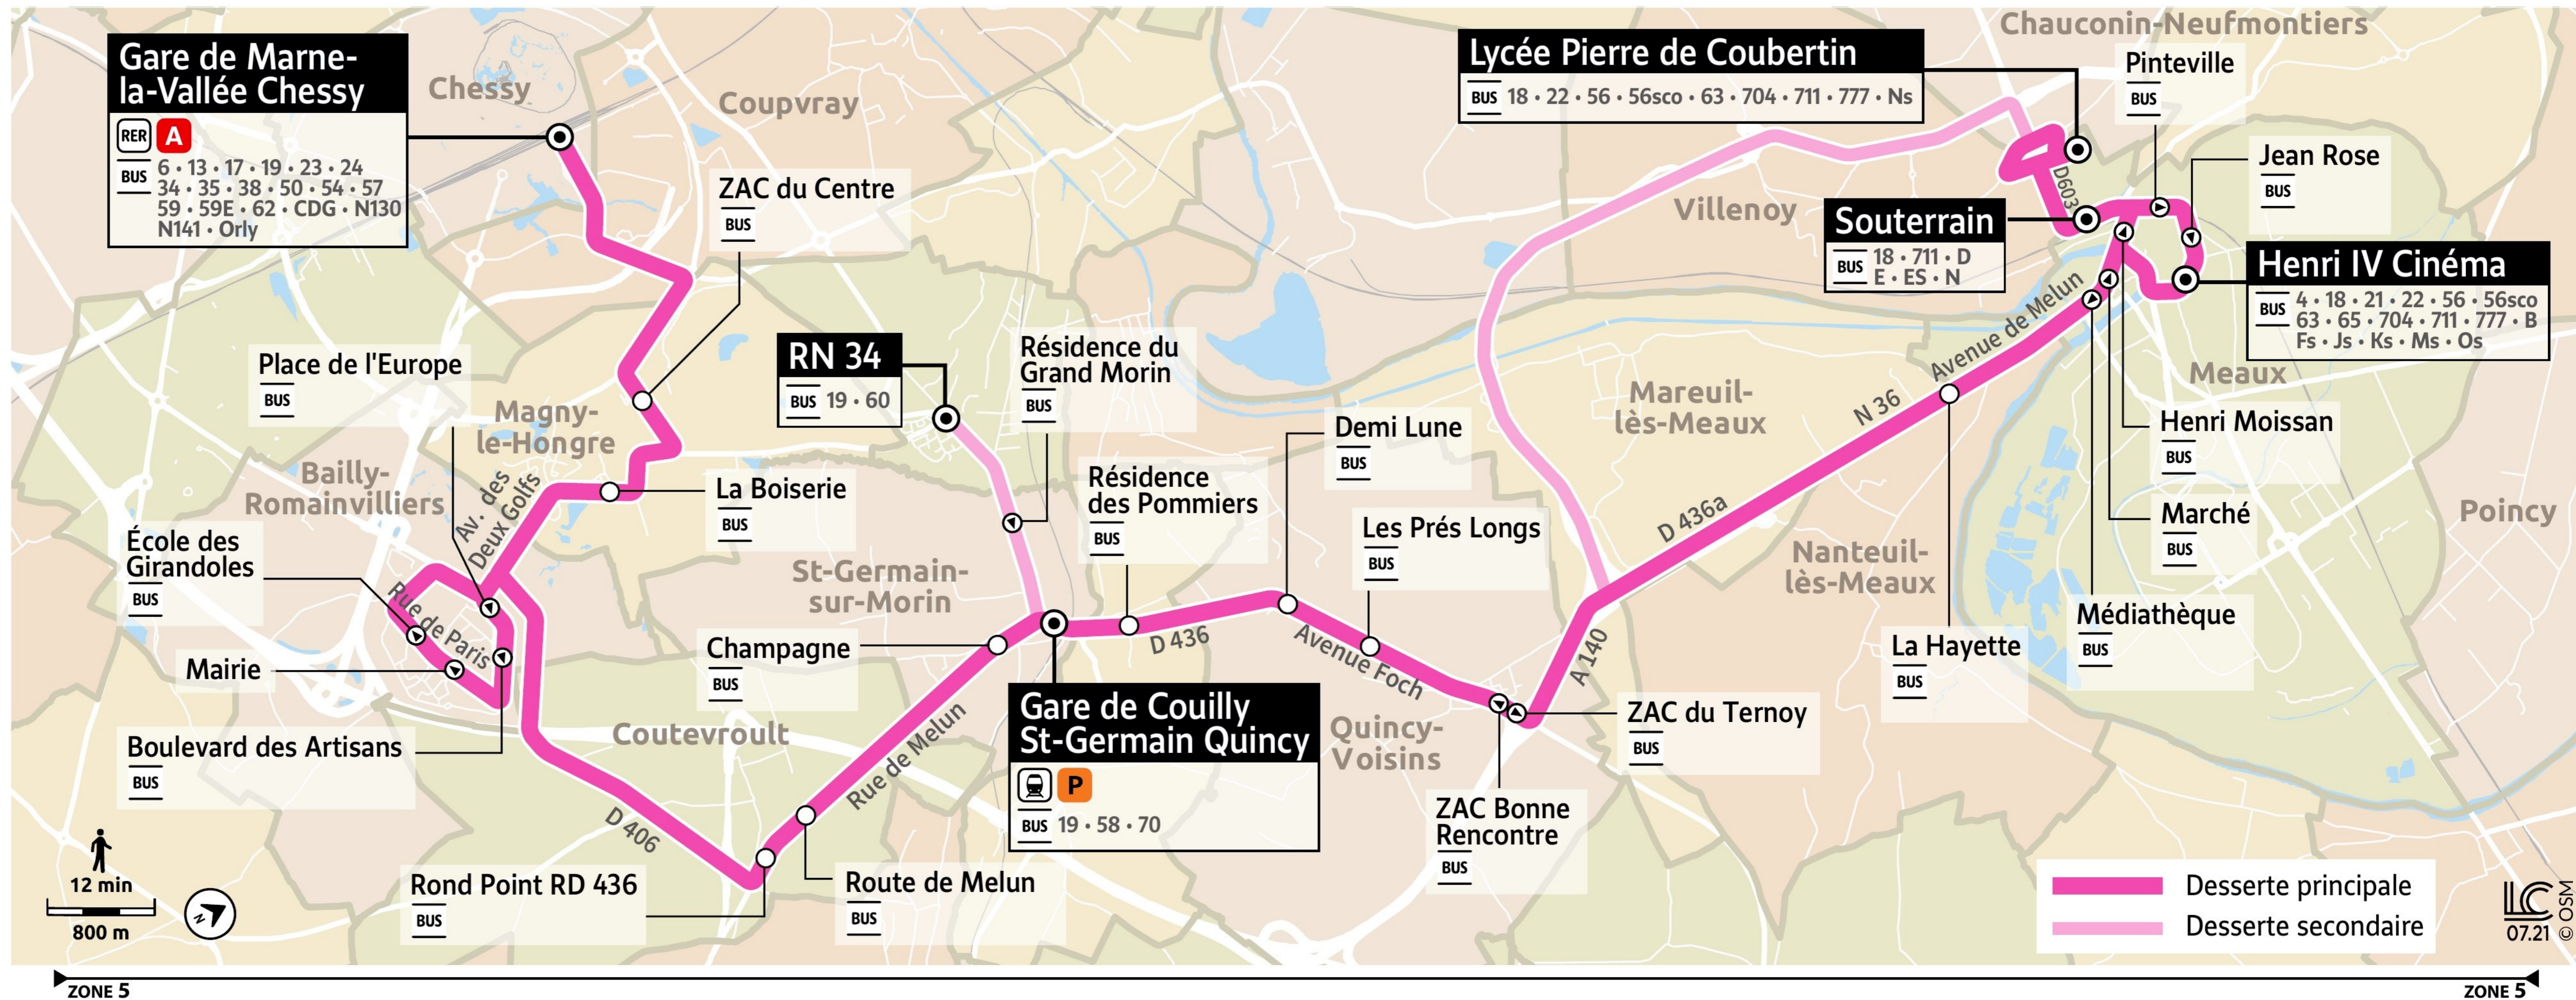

Disneyland Paris bus 12 line

Gare de Marne-la-Vallee Chessy to Lycee Pierre de Coubertin bus route map with stops and transport connections

Via - EUtouring.com
Reproduced with Permission

helping you discover more of Paris

BUS 12

Paris Public Transport

Paris Transport Systems

Related transport maps

- Paris Metro Maps
- RER train lines
- Paris buses
- Tramway lines
- CDG Airport shuttle services
- Orly Airport shuttle services

EUtouring.com

Discovering more of Paris France

07.21 © OSM