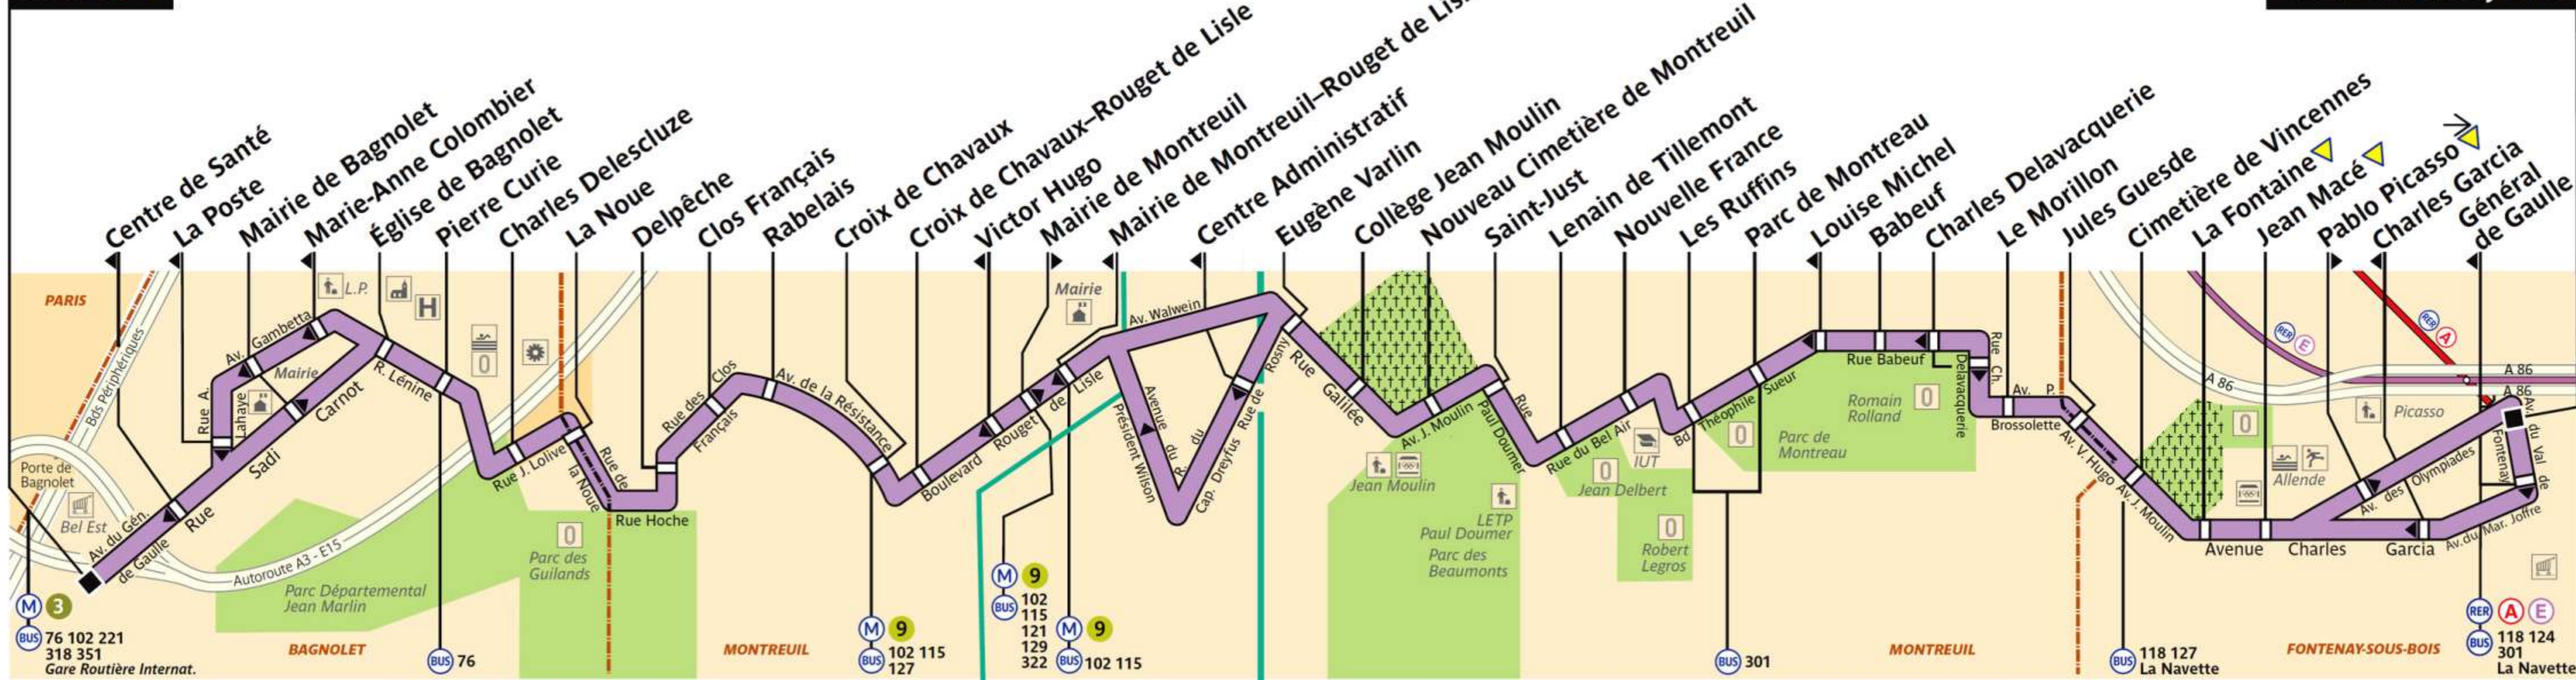

122

RATP Paris Bus 122

Via - EUtouring.com
Reproduced with Permission

Gallieni ▼

Val de Fontenay RER

ZONE TARIFAIRE 2

ZONE TARIFAIRE 3