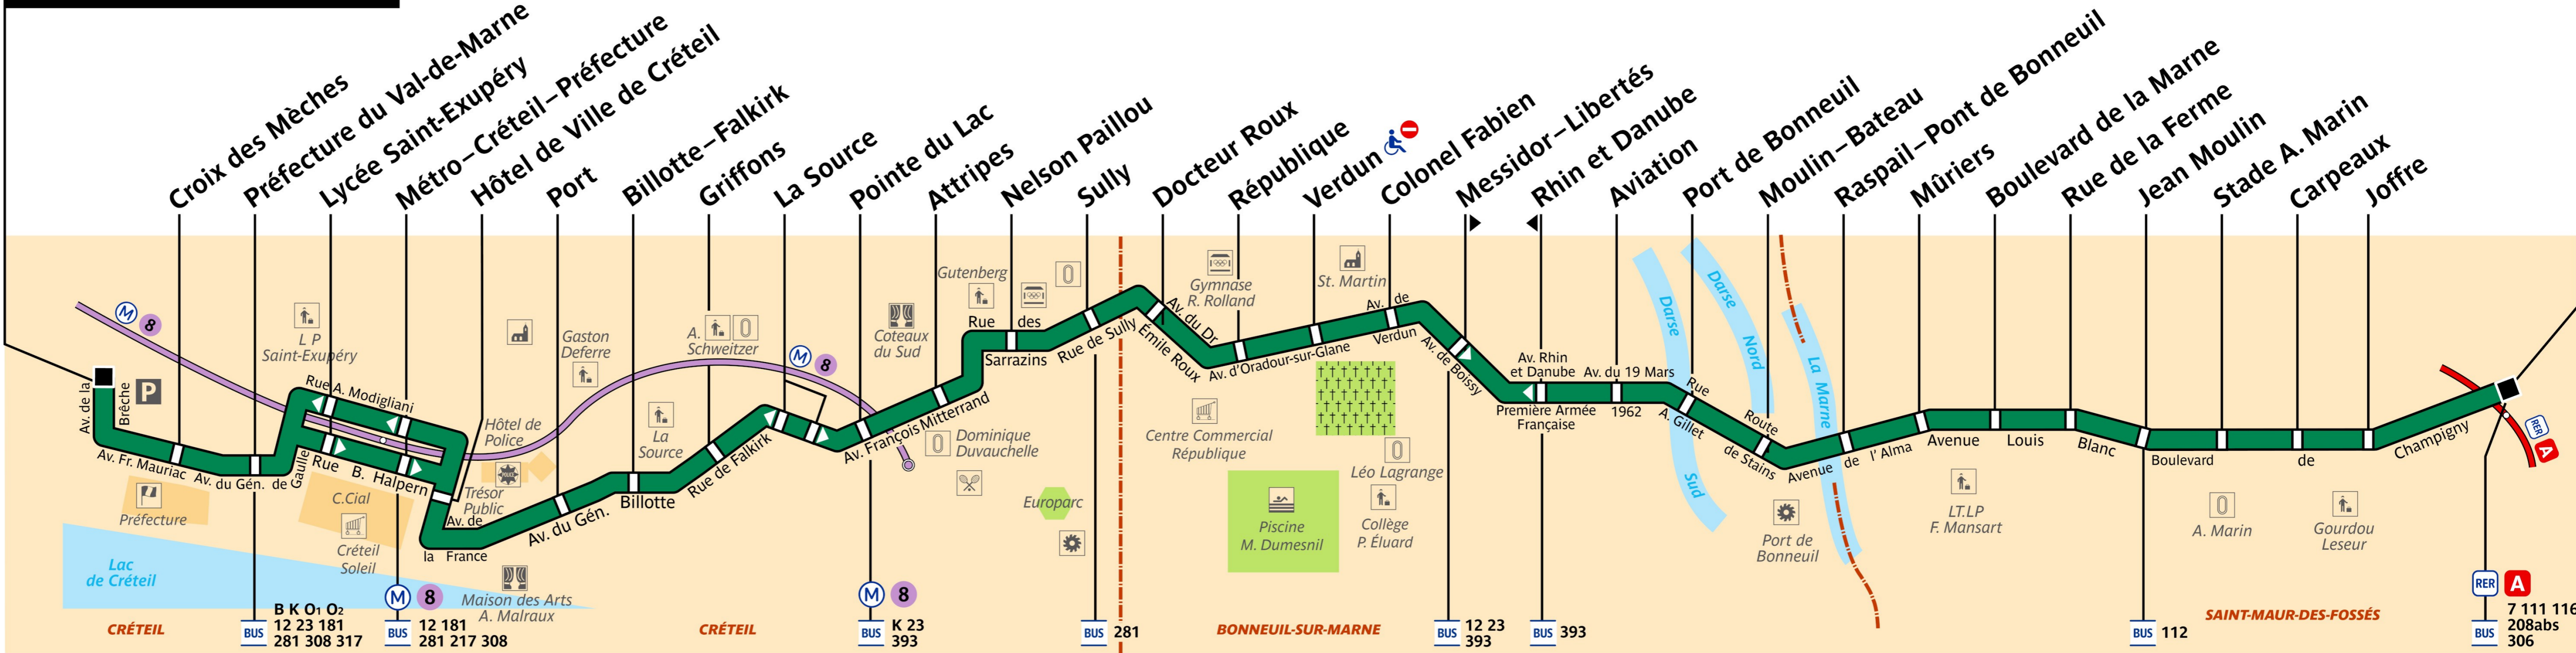

RATP Paris bus 117 map

From Creteil Prefecture du Val-de-Marne to Gare de Champigny Saint-Maur RER bus route map with stops and transport connections

Via - EUtouring.com
Reproduced with Permission
helping you discover more of Paris

EUtouring.com

Discovering more of Paris France

**Créteil
Préfecture du Val-de-Marne**

Gare de Champigny – Saint-Maur RER

ZONE TARIFAIRE 3